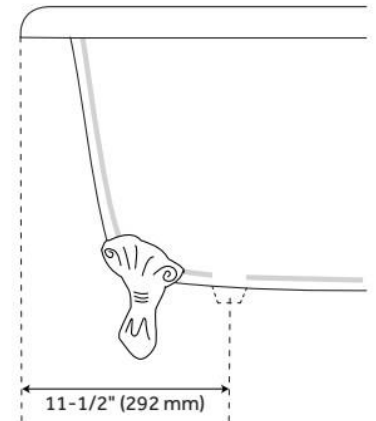

Tub Material: Cast Iron
Product Finish: White
Shape: Specialty
Tub Drain Placement: End
Drain Included: Optional
Water Depth to Overflow: 12"
Water Capacity (Gallons): 58.1
Built-In Adjusters: Yes
Tub Weight Uncrated (lbs): 286
Optional Accessory: 428473

LISTED ID: 510724, 510721, 510729

ADDITIONAL FEATURES

- Overflow Drain will include: Extended Pop-Up Drain with Swivel Head, a Daisy Wheel overflow, which remain open to allow water into the drain.
- If drain is selected, the drain finish will match the feet.

REVISED 6/17/2024

61" MIYA CAST IRON ROLL-TOP CLAWFOOT TUB - 3-3/8" WALL HOLES - BALL & CLAW

SKU: 946166-61-WH

Code: SH307206, SH475739, SH307207, SH475740, SH307208, SH475741, SH307209, SH475742, SH307210, SH475743