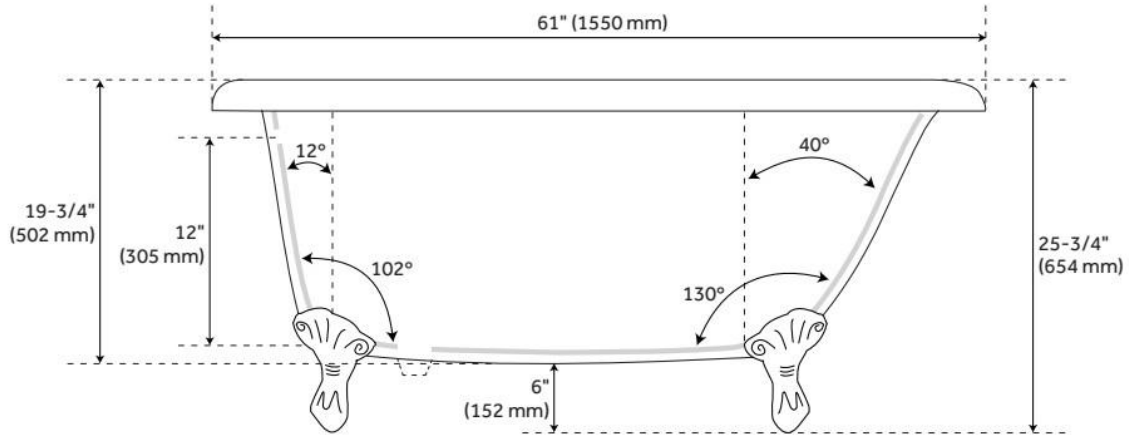

Tub Material: Cast Iron
Product Finish: White
Shape: Specialty
Tub Drain Placement: End
Drain Included: Optional
Water Depth to Overflow: 12"
Water Capacity (Gallons): 58.1
Built-In Adjusters: Yes
Tub Weight Uncrated (lbs): 286
Optional Accessory: 428473

LISTED ID: 510724, 510721, 510729

ADDITIONAL FEATURES

- Overflow Drain will include: Extended Pop-Up Drain with Swivel Head, a Daisy Wheel overflow, which remain open to allow water into the drain.
- If drain is selected, the drain finish will match the feet.

REVISED 6/17/2024

61" MIYA CAST IRON ROLL-TOP CLAWFOOT TUB - 3-3/8" WALL HOLES - BALL & CLAW

SKU: 946166-61-WH

Code: SH307206, SH475739, SH307207, SH475740, SH307208, SH475741, SH307209, SH475742, SH307210, SH475743