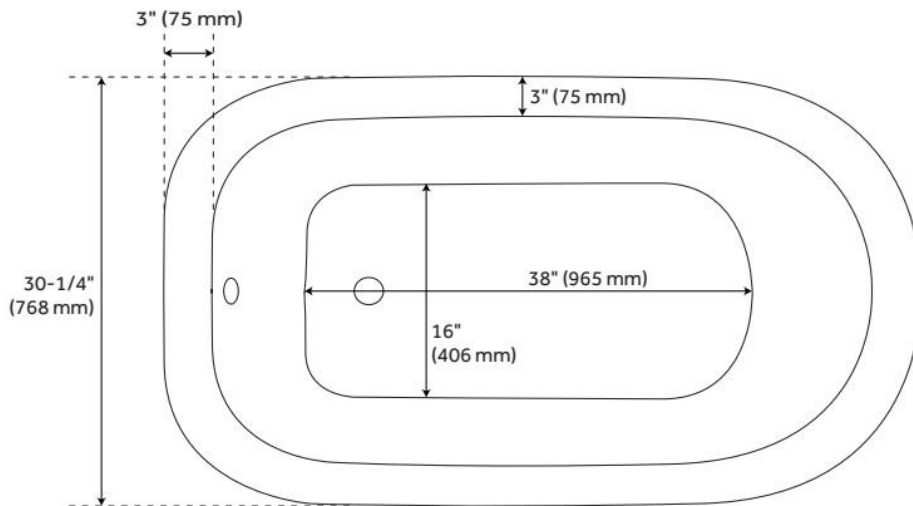

Tub Material: Cast Iron
Product Finish: White
Shape: Specialty
Tub Drain Placement: End
Drain Included: Optional
Water Depth to Overflow: 12"
Water Capacity (Gallons): 58.1
Built-In Adjusters: Yes
Tub Weight Uncrated (lbs): 286
Optional Accessory: 428473

LISTED ID: 510724, 510721, 510729

ADDITIONAL FEATURES

- Overflow Drain will include: Extended Pop-Up Drain with Swivel Head, a Daisy Wheel overflow, which remain open to allow water into the drain.
- If drain is selected, the drain finish will match the feet.

REVISED 6/17/2024

61" MIYA CAST IRON ROLL-TOP CLAWFOOT TUB - 3-3/8" WALL HOLES - BALL & CLAW

SKU: 946166-61-WH

Code: SH307206, SH475739, SH307207, SH475740, SH307208, SH475741, SH307209, SH475742, SH307210, SH475743