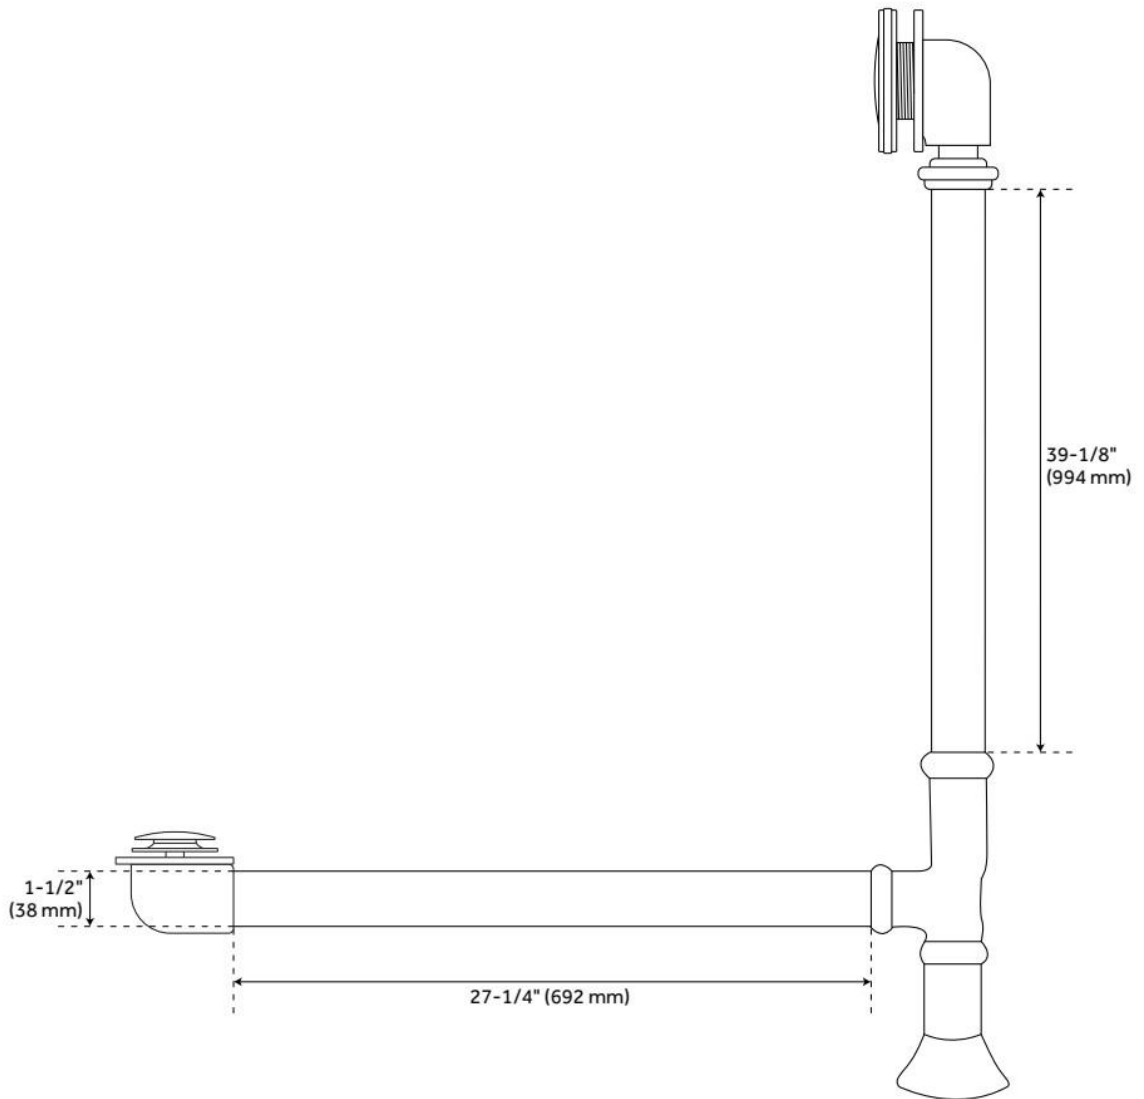

## FEATURES

Tub Material: Cast Iron  
Product Finish: White  
Shape: Specialty  
Tub Drain Placement: End  
Drain Included: Optional  
Water Depth to Overflow: 14-1/4"  
Water Capacity (Gallons): 43  
Built-In Adjusters: Yes  
Tub Weight Uncrated (lbs): 332  
Optional Accessory: 428473

## FEATURES

LISTED ID: 510721, 510720, 510729, 510724

- Product is a Signature Hardware exclusive design.
- Overflow head swivels for use on most tubs, including those with a slanted wall.
- Adjustable overflow can be used on double wall tubs.
- Made from solid brass materials.
- 1-5/16" Thread length dimensions: 27-1/4" L drain pipe, 39-1/8" H overflow pipe. Accommodates tub walls up to 7/8" thick at overflow.
- 2-3/8" thread length dimensions: 27-1/4" L drain pipe, 39-1/8" H overflow pipe. Accommodates tub walls up to 1-3/4" thick at overflow.
- 2-15/16" thread length dimensions: 27-1/4" L drain pipe, 39-1/8" H overflow pipe. Accommodates tub walls up to 2-1/2" thick at overflow.
- 3-11/16" thread length dimensions: 27-1/4" L drain pipe, 39-1/8" H overflow pipe. Accommodates tub walls up to 3-3/8" thick at overflow.
- 4-1/4" thread length dimensions: 27-1/4" L drain pipe, 39-1/8" H overflow pipe. Accommodates tub walls up to 3-3/4" thick at overflow.

# EXTENDED POP-UP TUB DRAIN - SWIVEL HEAD - DAISY WHEEL OVERFLOW - 1-1/2" TUBING

SKU: 946608

Code: SH439810, SH439814, SH438544, SH438550, SH439809, SH439797, SH439791, SH439804, SH439800, SH439818, SH439793, SH438545, SH438546, SH439817, SH439803, SH439799, SH439815, SH439801, SH439792, SH439802, SH439806, SH438547, SH439795, SH439819, SH439811, SH439812, SH438548, SH439808, SH439805, SH439796, SH439794, SH438549, SH439813, SH439807, SH439816