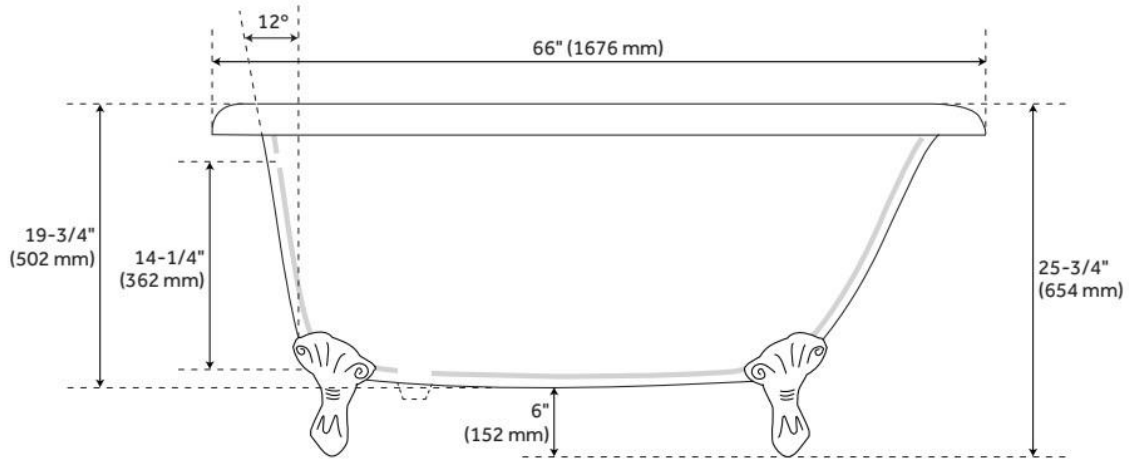

66" MIYA CAST IRON ROLL-TOP CLAWFOOT TUB - 3-3/8" WALL HOLES - BALL & CLAW

SKU: 946166-66-WH

Code: SH307220, SH475749, SH307221, SH475750, SH307222, SH475751, SH307223, SH475752, SH307224, SH475753

REVISED 6/19/2024