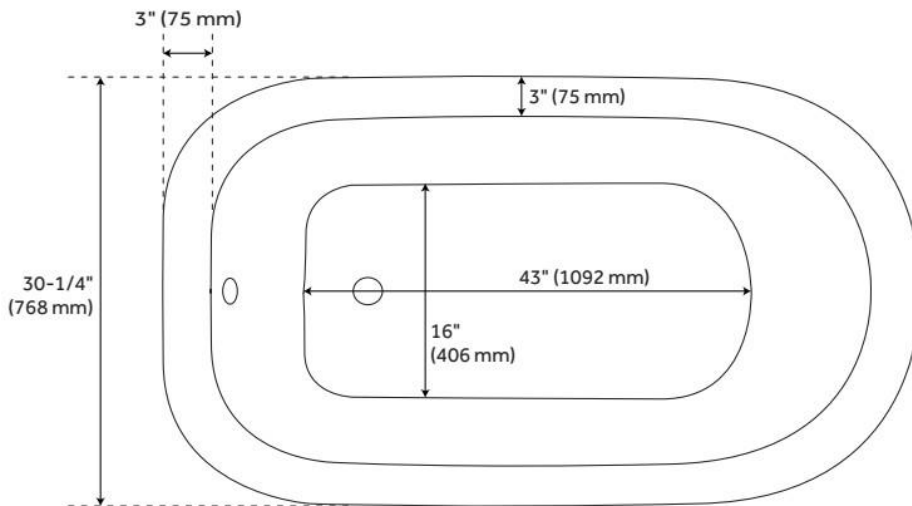

66" MIYA CAST IRON ROLL-TOP CLAWFOOT TUB - 3-3/8" WALL HOLES - BALL & CLAW

SKU: 946166-66-WH

Code: SH307220, SH475749, SH307221, SH475750, SH307222, SH475751, SH307223, SH475752, SH307224, SH475753

REVISED 6/19/2024