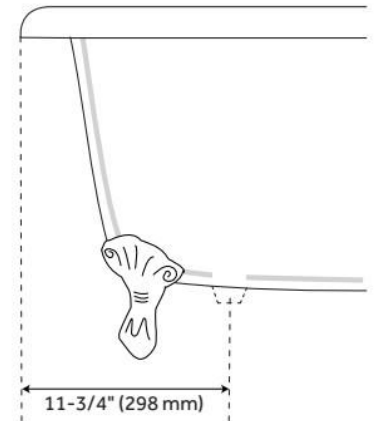

66" MIYA CAST IRON ROLL-TOP CLAWFOOT TUB - 3-3/8" WALL HOLES - BALL & CLAW

SKU: 946166-66-WH

Code: SH307220, SH475749, SH307221, SH475750, SH307222, SH475751, SH307223, SH475752, SH307224, SH475753

REVISED 6/19/2024