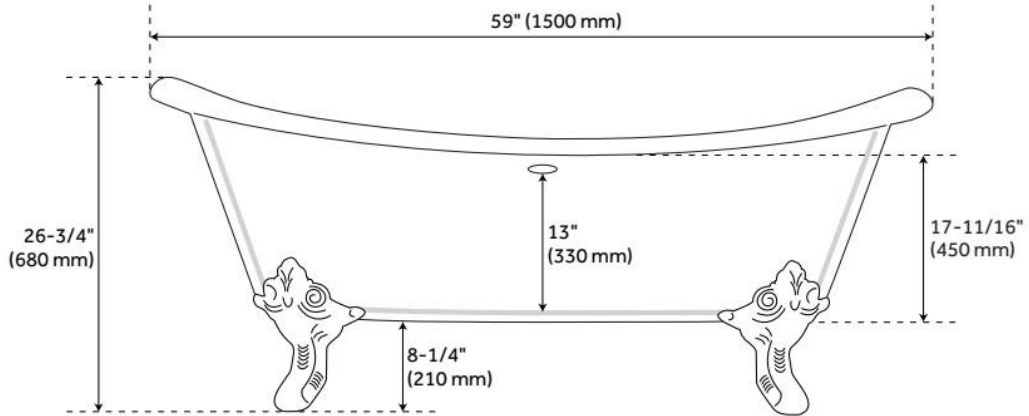

FEATURES

Tub Material: Cast Iron
Product Finish: White
Shape: Oval
Tub Drain Placement: Offset
Drain Included: Optional
Water Depth to Overflow: 13"
Water Capacity (Gallons): 38
Built-In Adjusters: Yes
Tub Weight Uncrated (lbs): 349
Optional Accessory: 428473

LISTED ID: 510721, 510724, 510729, 510720

ADDITIONAL FEATURES

- Overflow Drain will include: Extended Pop-Up Drain with Swivel Head, a Daisy Wheel overflow, which remain open to allow water into the drain.
- If Dark Gray Feet are selected, they will come with a white drain. All other feet selections the drain finish will match the feet.

REVISED 6/19/2024

59" LENA CAST IRON CLAWFOOT TUB - 7" RIM HOLES - MONARCH FEET

SKU: 946168-59-RH

Code: SH406146, SH475831, SH406147, SH475833, SH406148, SH475835, SH406149, SH475837, SH445013, SH475984, SH445027, SH475985

FEATURES

LISTED ID: 510721, 510720, 510729, 510724

- Product is a Signature Hardware exclusive design.
- Overflow head swivels for use on most tubs, including those with a slanted wall.
- Adjustable overflow can be used on double wall tubs.
- Made from solid brass materials.
- 1-5/16" Thread length dimensions: 27-1/4" L drain pipe, 39-1/8" H overflow pipe. Accommodates tub walls up to 7/8" thick at overflow.
- 2-3/8" thread length dimensions: 27-1/4" L drain pipe, 39-1/8" H overflow pipe. Accommodates tub walls up to 1-3/4" thick at overflow.
- 2-15/16" thread length dimensions: 27-1/4" L drain pipe, 39-1/8" H overflow pipe. Accommodates tub walls up to 2-1/2" thick at overflow.
- 3-11/16" thread length dimensions: 27-1/4" L drain pipe, 39-1/8" H overflow pipe. Accommodates tub walls up to 3-3/8" thick at overflow.
- 4-1/4" thread length dimensions: 27-1/4" L drain pipe, 39-1/8" H overflow pipe. Accommodates tub walls up to 3-3/4" thick at overflow.