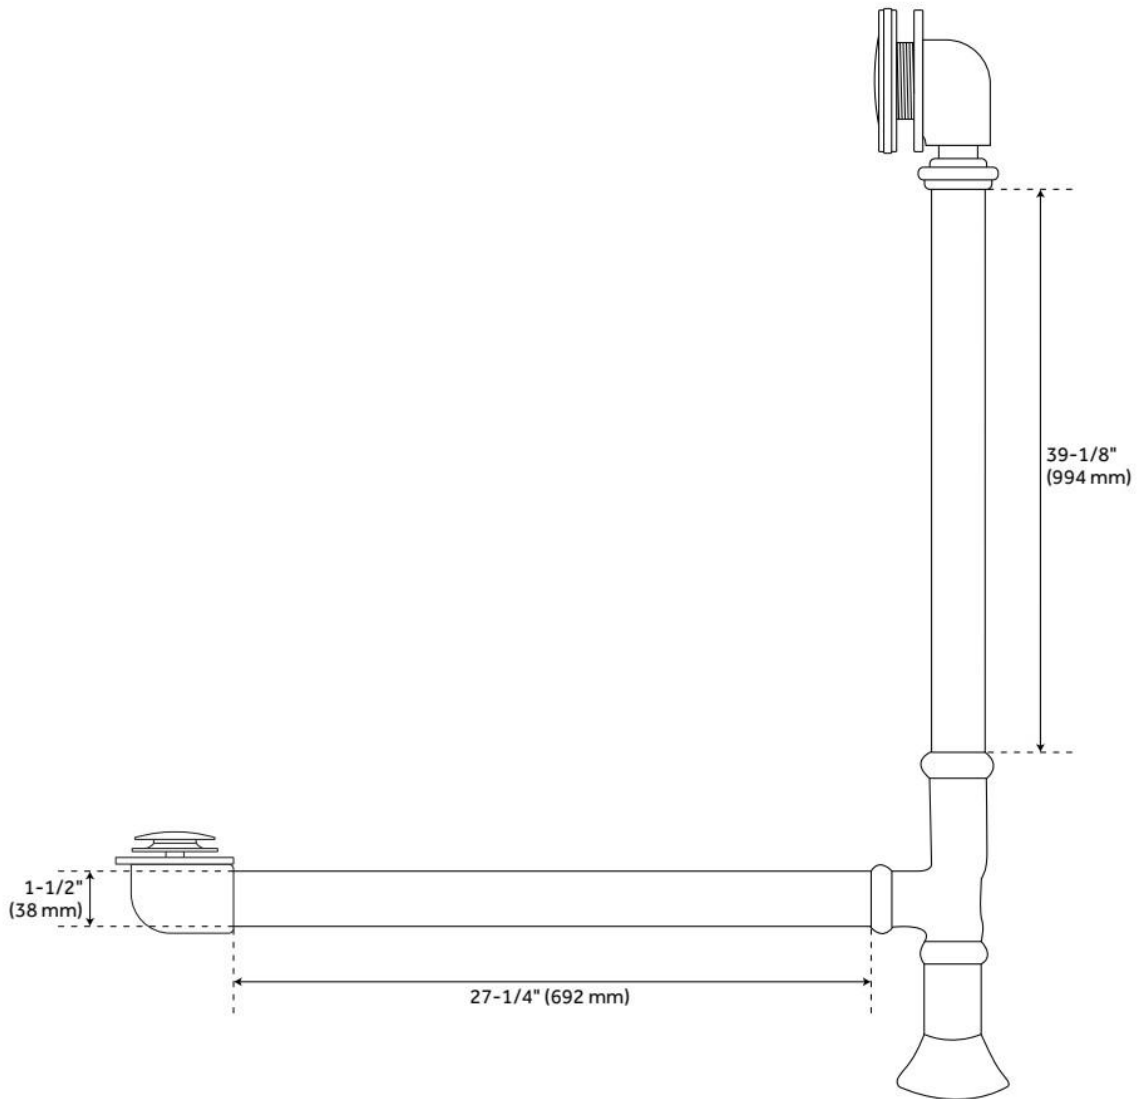

FEATURES

Tub Material: Cast Iron
Product Finish: White
Shape: Oval
Tub Drain Placement: Offset
Drain Included: Optional
Water Depth to Overflow: 13"
Water Capacity (Gallons): 38
Built-In Adjusters: Yes
Tub Weight Uncrated (lbs): 349
Optional Accessory: 428473

FEATURES

LISTED ID: 510721, 510720, 510729, 510724

- Product is a Signature Hardware exclusive design.
- Overflow head swivels for use on most tubs, including those with a slanted wall.
- Adjustable overflow can be used on double wall tubs.
- Made from solid brass materials.
- 1-5/16" Thread length dimensions: 27-1/4" L drain pipe, 39-1/8" H overflow pipe. Accommodates tub walls up to 7/8" thick at overflow.
- 2-3/8" thread length dimensions: 27-1/4" L drain pipe, 39-1/8" H overflow pipe. Accommodates tub walls up to 1-3/4" thick at overflow.
- 2-15/16" thread length dimensions: 27-1/4" L drain pipe, 39-1/8" H overflow pipe. Accommodates tub walls up to 2-1/2" thick at overflow.
- 3-11/16" thread length dimensions: 27-1/4" L drain pipe, 39-1/8" H overflow pipe. Accommodates tub walls up to 3-3/8" thick at overflow.
- 4-1/4" thread length dimensions: 27-1/4" L drain pipe, 39-1/8" H overflow pipe. Accommodates tub walls up to 3-3/4" thick at overflow.

REVISED 6/17/2024

EXTENDED POP-UP TUB DRAIN - SWIVEL HEAD - DAISY WHEEL OVERFLOW - 1-1/2" TUBING

SKU: 946608

Code: SH439810, SH439814, SH438544, SH438550, SH439809, SH439797, SH439791, SH439804, SH439800, SH439818, SH439793, SH438545, SH438546, SH439817, SH439803, SH439799, SH439815, SH439801, SH439792, SH439802, SH439806, SH438547, SH439795, SH439819, SH439811, SH439812, SH438548, SH439808, SH439805, SH439796, SH439794, SH438549, SH439813, SH439807, SH439816