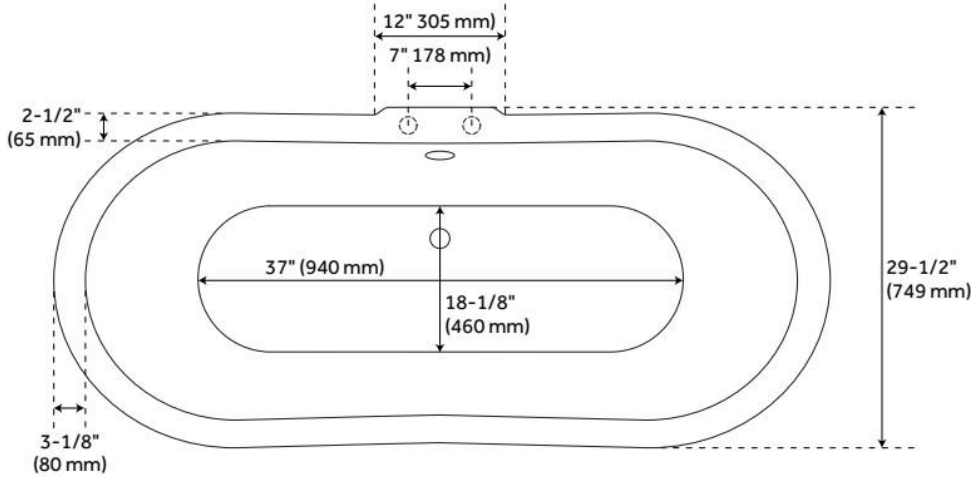

FEATURES

Tub Material: Cast Iron
Product Finish: White
Shape: Oval
Tub Drain Placement: Offset
Drain Included: Optional
Water Depth to Overflow: 13"
Water Capacity (Gallons): 38
Built-In Adjusters: Yes
Tub Weight Uncrated (lbs): 349
Optional Accessory: 428473

LISTED ID: 510721, 510724, 510729, 510720

ADDITIONAL FEATURES

- Overflow Drain will include: Extended Pop-Up Drain with Swivel Head, a Daisy Wheel overflow, which remain open to allow water into the drain.
- If Dark Gray Feet are selected, they will come with a white drain. All other feet selections the drain finish will match the feet.

REVISED 6/19/2024

59" LENA CAST IRON CLAWFOOT TUB - 7" RIM HOLES - MONARCH FEET

SKU: 946168-59-RH

Code: SH406146, SH475831, SH406147, SH475833, SH406148, SH475835, SH406149, SH475837, SH445013, SH475984, SH445027, SH475985

FEATURES

LISTED ID: 510721, 510720, 510729, 510724

- Product is a Signature Hardware exclusive design.
- Overflow head swivels for use on most tubs, including those with a slanted wall.
- Adjustable overflow can be used on double wall tubs.
- Made from solid brass materials.
- 1-5/16" Thread length dimensions: 27-1/4" L drain pipe, 39-1/8" H overflow pipe. Accommodates tub walls up to 7/8" thick at overflow.
- 2-3/8" thread length dimensions: 27-1/4" L drain pipe, 39-1/8" H overflow pipe. Accommodates tub walls up to 1-3/4" thick at overflow.
- 2-15/16" thread length dimensions: 27-1/4" L drain pipe, 39-1/8" H overflow pipe. Accommodates tub walls up to 2-1/2" thick at overflow.
- 3-11/16" thread length dimensions: 27-1/4" L drain pipe, 39-1/8" H overflow pipe. Accommodates tub walls up to 3-3/8" thick at overflow.
- 4-1/4" thread length dimensions: 27-1/4" L drain pipe, 39-1/8" H overflow pipe. Accommodates tub walls up to 3-3/4" thick at overflow.