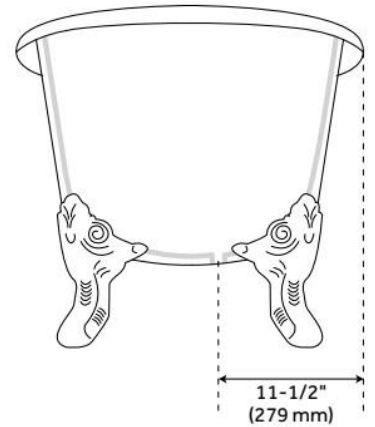

FEATURES

Tub Material: Cast Iron
Product Finish: White
Shape: Oval
Tub Drain Placement: Offset
Drain Included: Optional
Water Depth to Overflow: 13"
Water Capacity (Gallons): 38
Built-In Adjusters: Yes
Tub Weight Uncrated (lbs): 349
Optional Accessory: 428473

LISTED ID: 510721, 510724, 510729, 510720

ADDITIONAL FEATURES

- Overflow Drain will include: Extended Pop-Up Drain with Swivel Head, a Daisy Wheel overflow, which remain open to allow water into the drain.
- If Dark Gray Feet are selected, they will come with a white drain. All other feet selections the drain finish will match the feet.

REVISED 6/19/2024

59" LENA CAST IRON CLAWFOOT TUB - 7" RIM HOLES - MONARCH FEET

SKU: 946168-59-RH

Code: SH406146, SH475831, SH406147, SH475833, SH406148, SH475835, SH406149, SH475837, SH445013, SH475984, SH445027, SH475985

FEATURES

LISTED ID: 510721, 510720, 510729, 510724

- Product is a Signature Hardware exclusive design.
- Overflow head swivels for use on most tubs, including those with a slanted wall.
- Adjustable overflow can be used on double wall tubs.
- Made from solid brass materials.
- 1-5/16" Thread length dimensions: 27-1/4" L drain pipe, 39-1/8" H overflow pipe. Accommodates tub walls up to 7/8" thick at overflow.
- 2-3/8" thread length dimensions: 27-1/4" L drain pipe, 39-1/8" H overflow pipe. Accommodates tub walls up to 1-3/4" thick at overflow.
- 2-15/16" thread length dimensions: 27-1/4" L drain pipe, 39-1/8" H overflow pipe. Accommodates tub walls up to 2-1/2" thick at overflow.
- 3-11/16" thread length dimensions: 27-1/4" L drain pipe, 39-1/8" H overflow pipe. Accommodates tub walls up to 3-3/8" thick at overflow.
- 4-1/4" thread length dimensions: 27-1/4" L drain pipe, 39-1/8" H overflow pipe. Accommodates tub walls up to 3-3/4" thick at overflow.