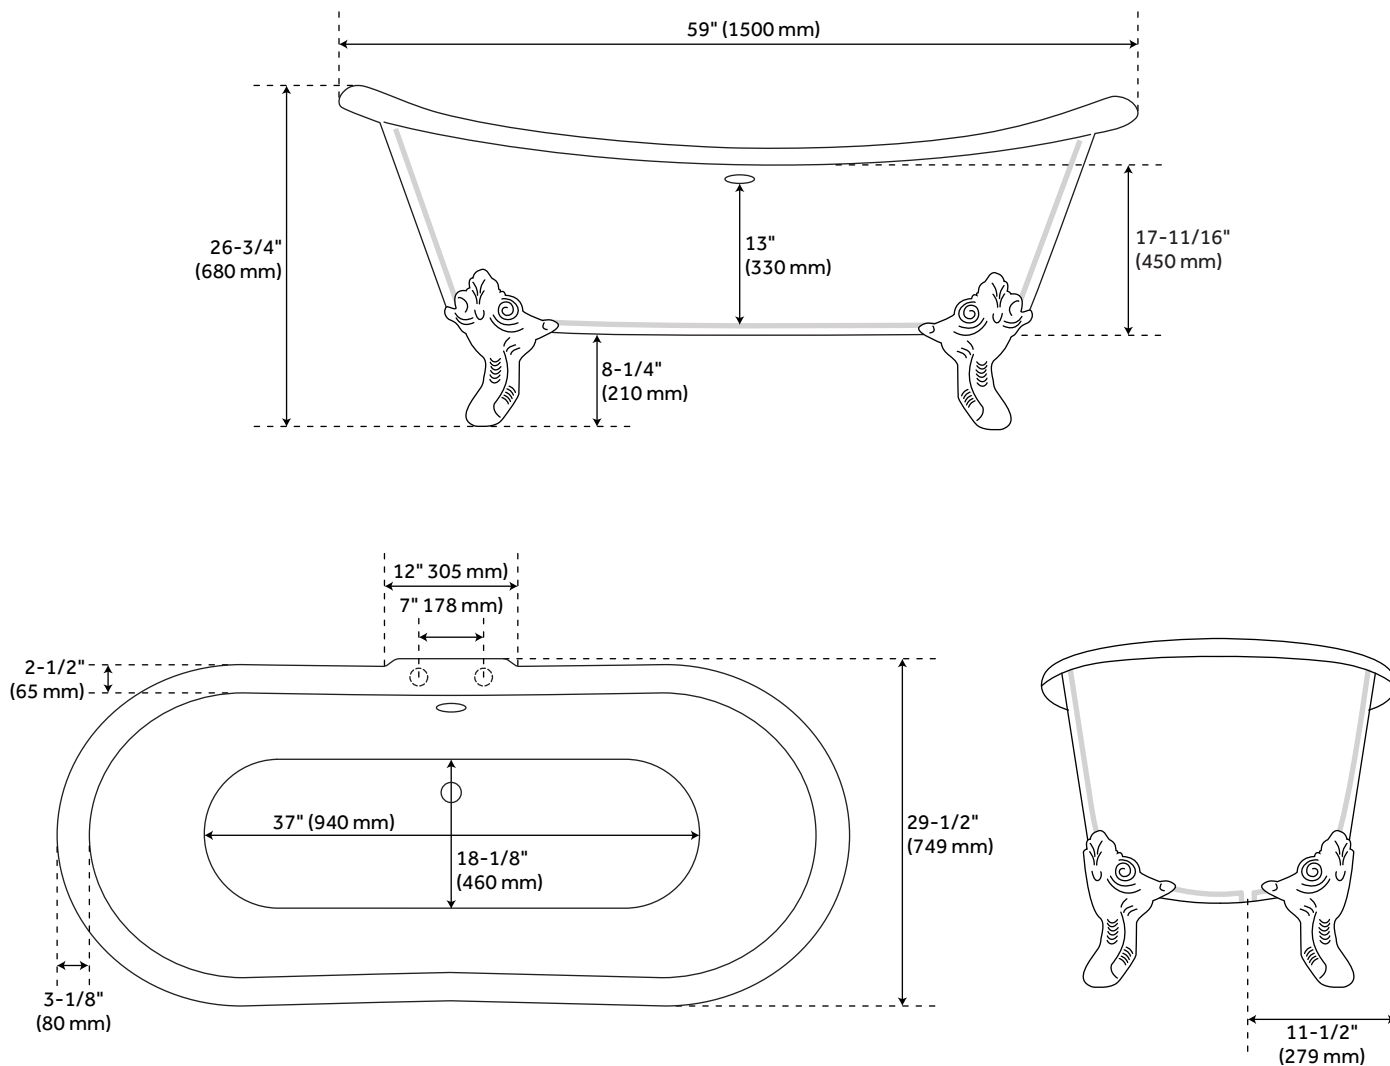

FEATURES

Design: Traditional
Product Finish: White
Length: 59"
Width: 29-1/2"
Height: 26-3/4"
Water Depth To Overflow: 13"
Exterior Treatment: Hand-Smoothed Painted White
Interior Treatment: White Porcelain Enamel
Faucet Included: No
Shape: Oval
Feet Material: Cast Iron
Tub Overflow: Yes
Tub Material: Cast Iron
Tub Interior Length: 37"
Tub Interior Width: 18-1/8"
Feet Type: Imperial
Tap Deck: Yes
Faucet Drillings: Tap Deck - 7" Rim Holes
Built-In Adjusters: Yes
Tub Weight Uncrated (lbs): 349
Tub Weight Crated (lbs): 349

REVISED 3/28/2023

59" LENA CAST IRON CLAWFOOT TUB - 7" RIM HOLES - MONARCH FEET

SKU: 946168-59-RH

Code: SH406146, SH475831, SH406147, SH475833, SH406148, SH475835, SH406149, SH475837, SH445013, SH475984, SH445027, SH475985

ADDITIONAL FEATURES

- Overflow Drain will include: Extended Pop-Up Drain with Swivel Head, a Daisy Wheel overflow, which remain open to allow water into the drain.
- If Dark Gray Feet are selected, they will come with a white drain. All other feet selections the drain finish will match the feet.

REVISED 3/28/2023

59" LENA CAST IRON CLAWFOOT TUB - 7" RIM HOLES - MONARCH FEET

SKU: 946168-59-RH

All dimensions and specifications are nominal and may vary. Use actual products for accuracy in critical situations.