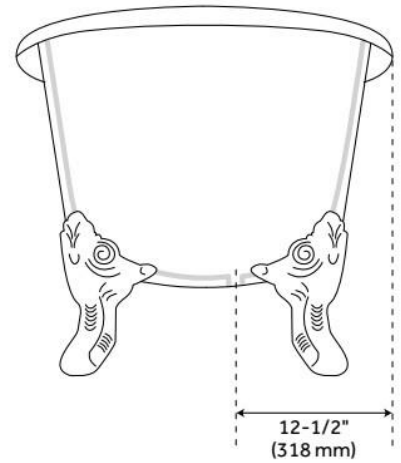

FEATURES

Tub Material: Cast Iron
Product Finish: White
Shape: Oval
Tub Drain Placement: Offset
Drain Included: Optional
Water Depth to Overflow: 13"
Water Capacity (Gallons): 38
Built-In Adjusters: Yes
Tub Weight Uncrated (lbs): 348
Optional Accessory: 428473

LISTED ID: 510721, 510724, 510729, 510720

ADDITIONAL FEATURES

- Overflow Drain will include: Extended Pop-Up Drain with Swivel Head, a Daisy Wheel overflow, which remain open to allow water into the drain.
- If Dark Gray Feet are selected, they will come with a white drain. All other feet selections the drain finish will match the feet.

REVISED 6/18/2024

59" LENA CAST IRON CLAWFOOT TUB - CONTINUOUS ROLLED RIM - MONARCH FEET

SKU: 946168-59-T

Code: SH406150, SH475832, SH406151, SH475834, SH406152, SH475836, SH406153, SH475838, SH445014, SH475986, SH445028, SH475987

FEATURES

LISTED ID: 510721, 510720, 510729, 510724

- Product is a Signature Hardware exclusive design.
- Overflow head swivels for use on most tubs, including those with a slanted wall.
- Adjustable overflow can be used on double wall tubs.
- Made from solid brass materials.
- 1-5/16" Thread length dimensions: 27-1/4" L drain pipe, 39-1/8" H overflow pipe. Accommodates tub walls up to 7/8" thick at overflow.
- 2-3/8" thread length dimensions: 27-1/4" L drain pipe, 39-1/8" H overflow pipe. Accommodates tub walls up to 1-3/4" thick at overflow.
- 2-15/16" thread length dimensions: 27-1/4" L drain pipe, 39-1/8" H overflow pipe. Accommodates tub walls up to 2-1/2" thick at overflow.
- 3-11/16" thread length dimensions: 27-1/4" L drain pipe, 39-1/8" H overflow pipe. Accommodates tub walls up to 3-3/8" thick at overflow.
- 4-1/4" thread length dimensions: 27-1/4" L drain pipe, 39-1/8" H overflow pipe. Accommodates tub walls up to 3-3/4" thick at overflow.