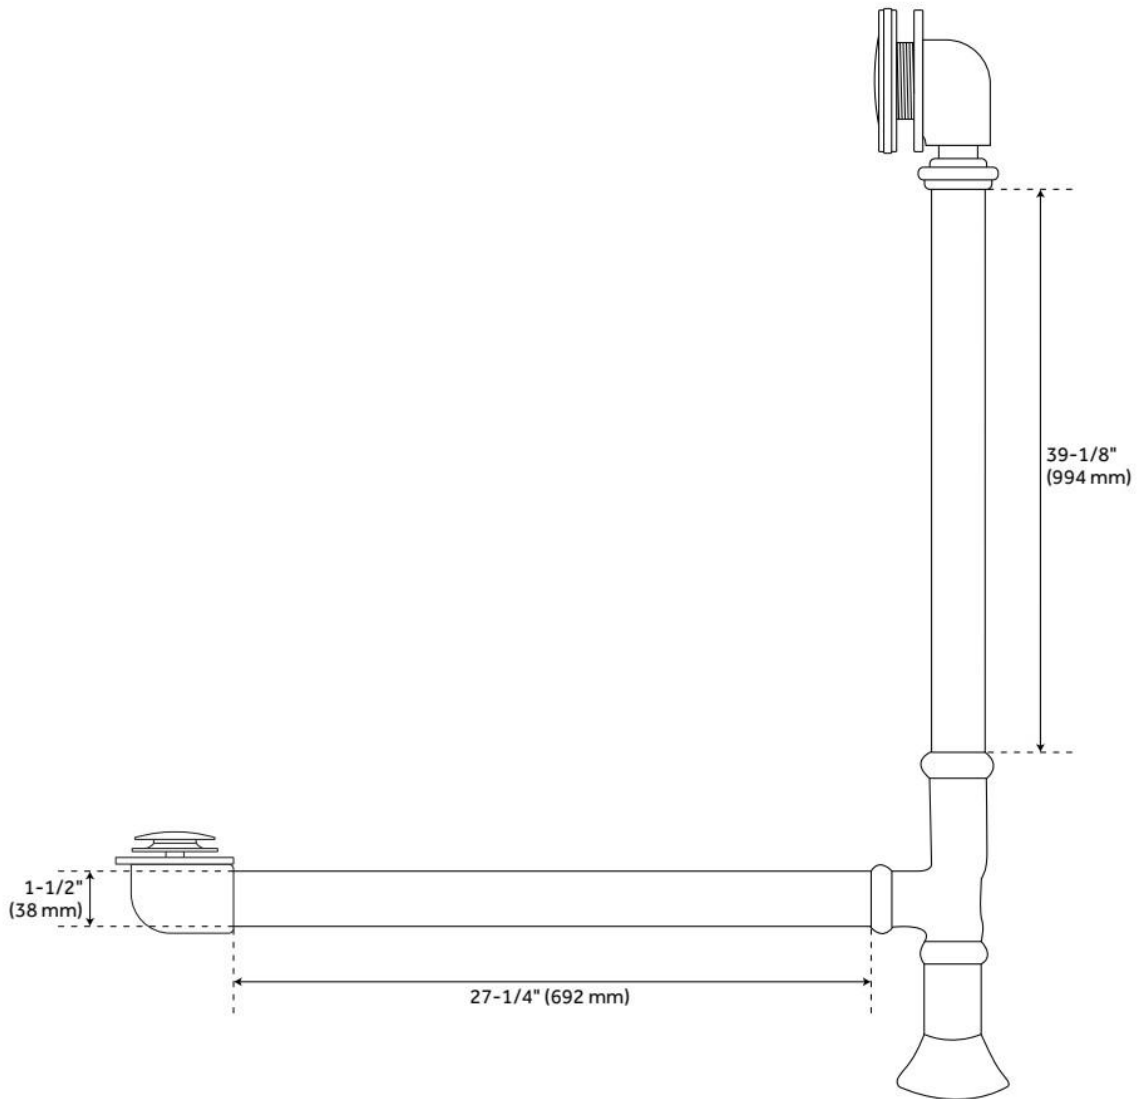

FEATURES

Tub Material: Cast Iron
Product Finish: White
Shape: Oval
Tub Drain Placement: Offset
Drain Included: Optional
Water Depth to Overflow: 13"
Water Capacity (Gallons): 38
Built-In Adjusters: Yes
Tub Weight Uncrated (lbs): 348
Optional Accessory: 428473

FEATURES

LISTED ID: 510721, 510720, 510729, 510724

- Product is a Signature Hardware exclusive design.
- Overflow head swivels for use on most tubs, including those with a slanted wall.
- Adjustable overflow can be used on double wall tubs.
- Made from solid brass materials.
- 1-5/16" Thread length dimensions: 27-1/4" L drain pipe, 39-1/8" H overflow pipe. Accommodates tub walls up to 7/8" thick at overflow.
- 2-3/8" thread length dimensions: 27-1/4" L drain pipe, 39-1/8" H overflow pipe. Accommodates tub walls up to 1-3/4" thick at overflow.
- 2-15/16" thread length dimensions: 27-1/4" L drain pipe, 39-1/8" H overflow pipe. Accommodates tub walls up to 2-1/2" thick at overflow.
- 3-11/16" thread length dimensions: 27-1/4" L drain pipe, 39-1/8" H overflow pipe. Accommodates tub walls up to 3-3/8" thick at overflow.
- 4-1/4" thread length dimensions: 27-1/4" L drain pipe, 39-1/8" H overflow pipe. Accommodates tub walls up to 3-3/4" thick at overflow.

REVISED 6/17/2024

EXTENDED POP-UP TUB DRAIN - SWIVEL HEAD - DAISY WHEEL OVERFLOW - 1-1/2" TUBING

SKU: 946608

Code: SH439810, SH439814, SH438544, SH438550, SH439809, SH439797, SH439791, SH439804, SH439800, SH439818, SH439793, SH438545, SH438546, SH439817, SH439803, SH439799, SH439815, SH439801, SH439792, SH439802, SH439806, SH438547, SH439795, SH439819, SH439811, SH439812, SH438548, SH439808, SH439805, SH439796, SH439794, SH438549, SH439813, SH439807, SH439816