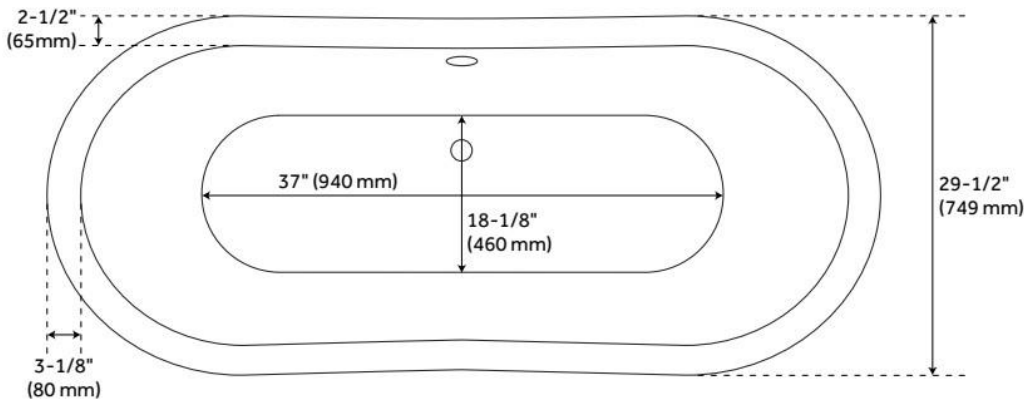

59" LENA CAST IRON CLAWFOOT TUB - CONTINUOUS ROLLED RIM - MONARCH FEET

SKU: 946168-59-T

Code: SH406150, SH475832, SH406151, SH475834, SH406152, SH475836, SH406153, SH475838, SH445014, SH475986, SH445028, SH475987

REVISED 6/18/2024