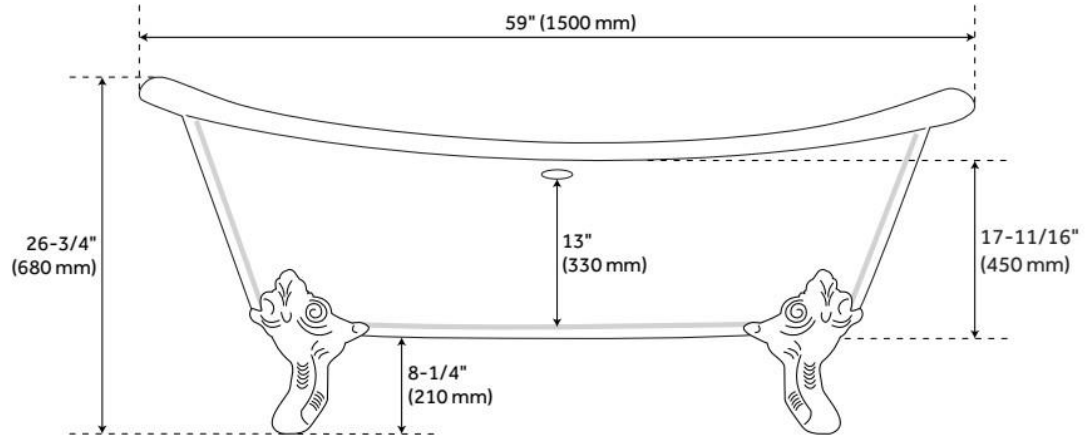

FEATURES

Tub Material: Cast Iron
Product Finish: White
Shape: Oval
Tub Drain Placement: Offset
Drain Included: Optional
Water Depth to Overflow: 13"
Water Capacity (Gallons): 38
Built-In Adjusters: Yes
Tub Weight Uncrated (lbs): 348
Optional Accessory: 428473

LISTED ID: 510721, 510724, 510729, 510720

ADDITIONAL FEATURES

- Overflow Drain will include: Extended Pop-Up Drain with Swivel Head, a Daisy Wheel overflow, which remain open to allow water into the drain.
- If Dark Gray Feet are selected, they will come with a white drain. All other feet selections the drain finish will match the feet.

REVISED 6/18/2024

59" LENA CAST IRON CLAWFOOT TUB - CONTINUOUS ROLLED RIM - MONARCH FEET

SKU: 946168-59-T

Code: SH406150, SH475832, SH406151, SH475834, SH406152, SH475836, SH406153, SH475838, SH445014, SH475986, SH445028, SH475987

FEATURES

LISTED ID: 510721, 510720, 510729, 510724

- Product is a Signature Hardware exclusive design.
- Overflow head swivels for use on most tubs, including those with a slanted wall.
- Adjustable overflow can be used on double wall tubs.
- Made from solid brass materials.
- 1-5/16" Thread length dimensions: 27-1/4" L drain pipe, 39-1/8" H overflow pipe. Accommodates tub walls up to 7/8" thick at overflow.
- 2-3/8" thread length dimensions: 27-1/4" L drain pipe, 39-1/8" H overflow pipe. Accommodates tub walls up to 1-3/4" thick at overflow.
- 2-15/16" thread length dimensions: 27-1/4" L drain pipe, 39-1/8" H overflow pipe. Accommodates tub walls up to 2-1/2" thick at overflow.
- 3-11/16" thread length dimensions: 27-1/4" L drain pipe, 39-1/8" H overflow pipe. Accommodates tub walls up to 3-3/8" thick at overflow.
- 4-1/4" thread length dimensions: 27-1/4" L drain pipe, 39-1/8" H overflow pipe. Accommodates tub walls up to 3-3/4" thick at overflow.