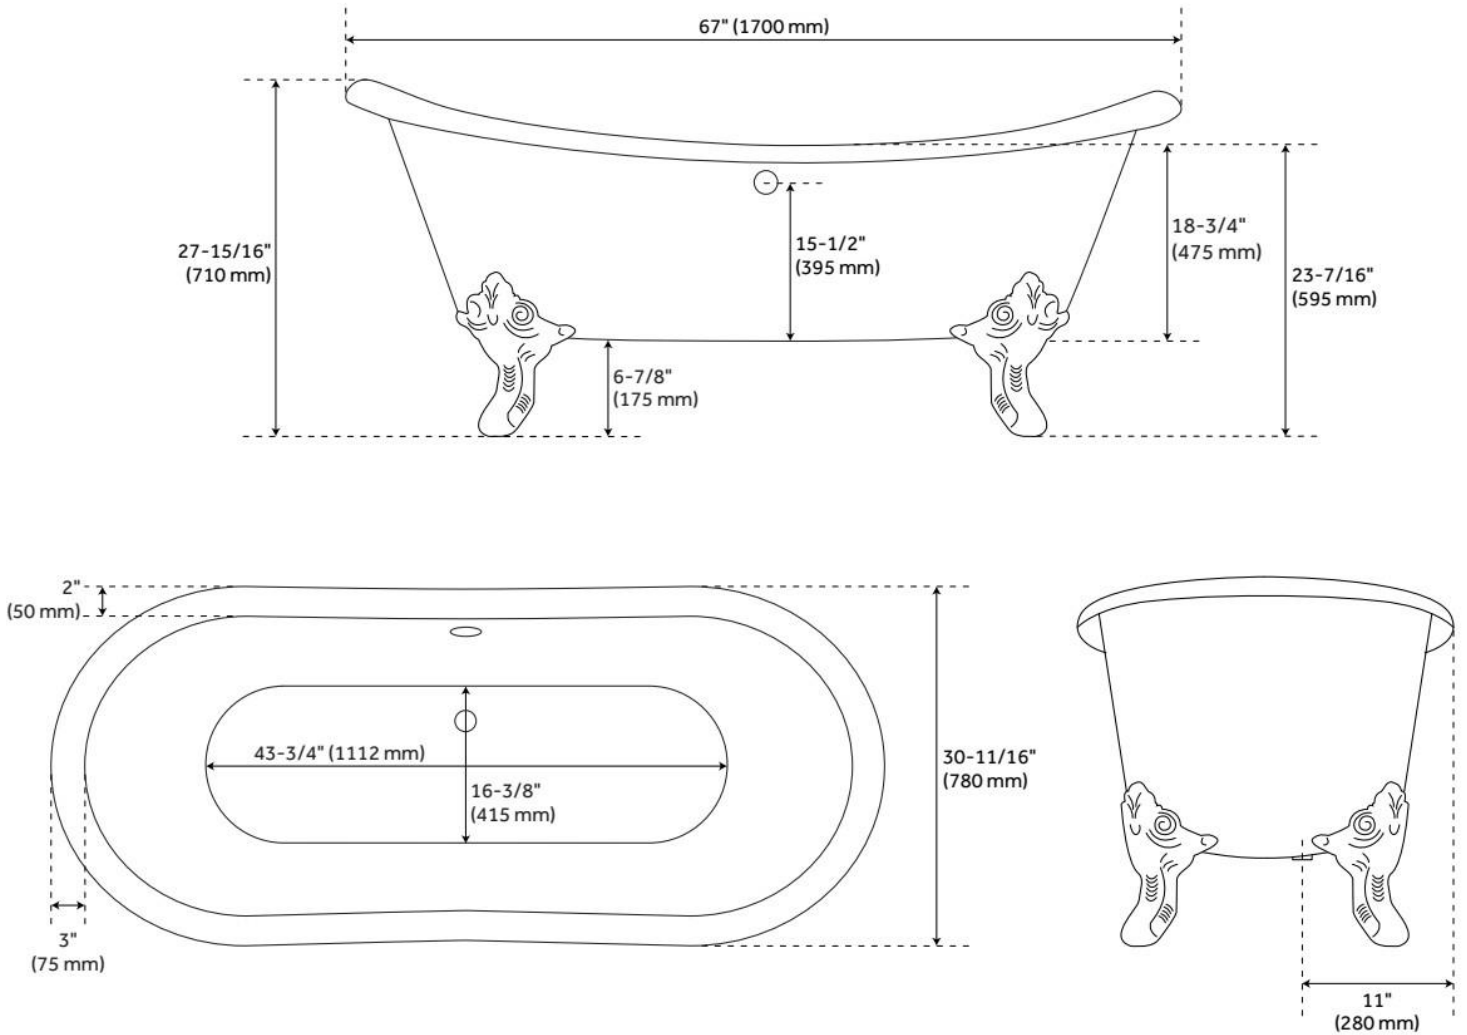

67" LENA CAST IRON CLAWFOOT TUB - CONTINUOUS ROLLED RIM - MONARCH FEET

SKU: 946168-66-RR

Code: SH484724, SH484725, SH484726, SH484727, SH484728, SH484729, SH484730, SH484731, SH484732, SH484733, SH484734, SH484735

REVISED 6/24/2024