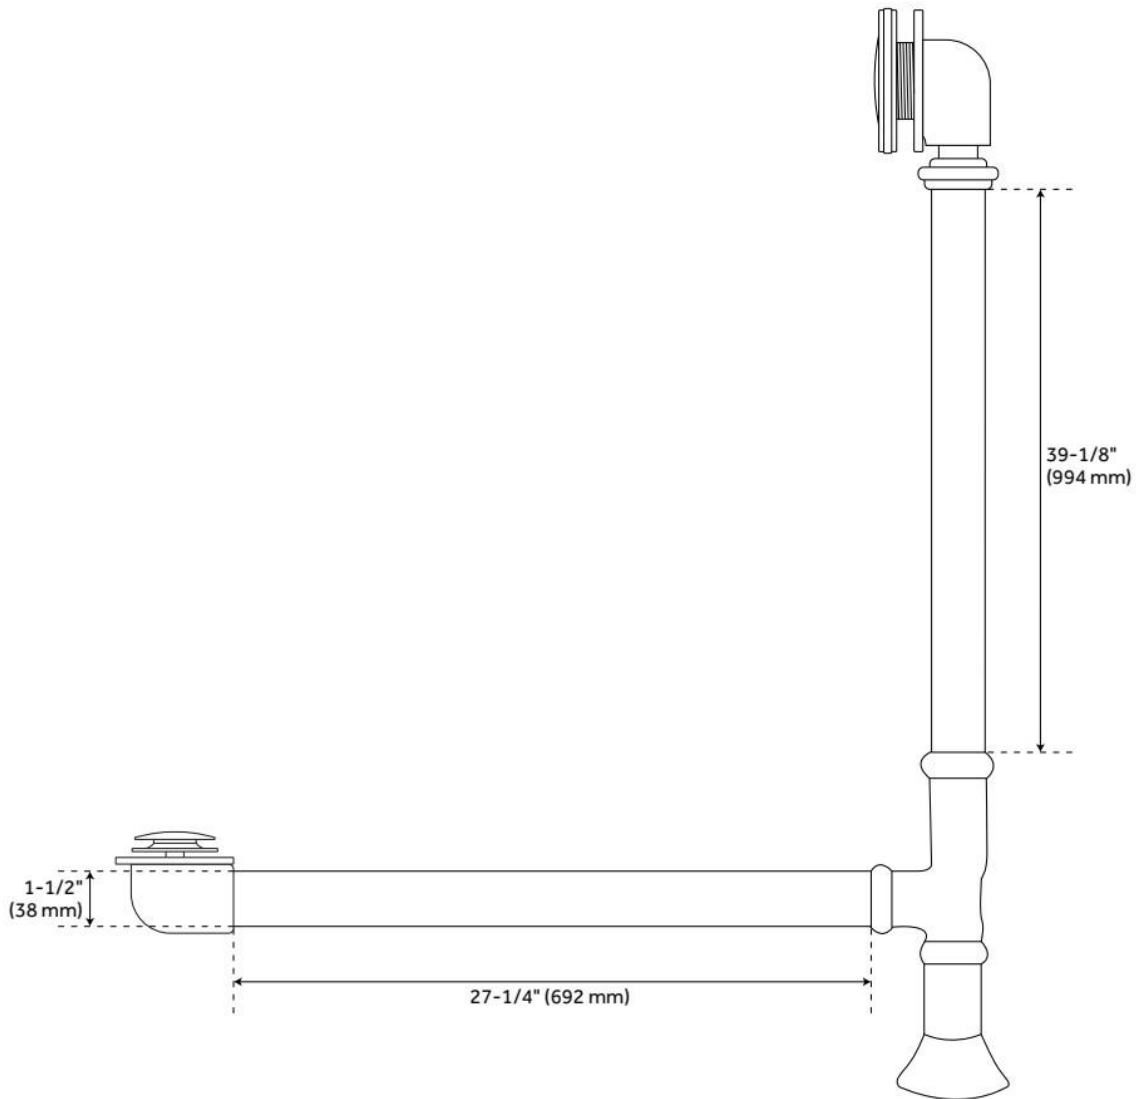

## FEATURES

Tub Material: Cast Iron

Product Finish: White

Shape: Oval

Tub Drain Placement: Offset

Drain Included: Optional

Water Depth to Overflow: 15-1/2"

Water Capacity (Gallons): 50

## FEATURES

LISTED ID: 510721, 510720, 510729, 510724

- Product is a Signature Hardware exclusive design.
- Overflow head swivels for use on most tubs, including those with a slanted wall.
- Adjustable overflow can be used on double wall tubs.
- Made from solid brass materials.
- 1-5/16" Thread length dimensions: 27-1/4" L drain pipe, 39-1/8" H overflow pipe. Accommodates tub walls up to 7/8" thick at overflow.
- 2-3/8" thread length dimensions: 27-1/4" L drain pipe, 39-1/8" H overflow pipe. Accommodates tub walls up to 1-3/4" thick at overflow.
- 2-15/16" thread length dimensions: 27-1/4" L drain pipe, 39-1/8" H overflow pipe. Accommodates tub walls up to 2-1/2" thick at overflow.
- 3-11/16" thread length dimensions: 27-1/4" L drain pipe, 39-1/8" H overflow pipe. Accommodates tub walls up to 3-3/8" thick at overflow.
- 4-1/4" thread length dimensions: 27-1/4" L drain pipe, 39-1/8" H overflow pipe. Accommodates tub walls up to 3-3/4" thick at overflow.

# EXTENDED POP-UP TUB DRAIN - SWIVEL HEAD - DAISY WHEEL OVERFLOW - 1-1/2" TUBING

SKU: 946608

Code: SH439810, SH439814, SH438544, SH438550, SH439809, SH439797, SH439791, SH439804, SH439800, SH439818, SH439793, SH438545, SH438546, SH439817, SH439803, SH439799, SH439815, SH439801, SH439792, SH439802, SH439806, SH438547, SH439795, SH439819, SH439811, SH439812, SH438548, SH439808, SH439805, SH439796, SH439794, SH438549, SH439813, SH439807, SH439816