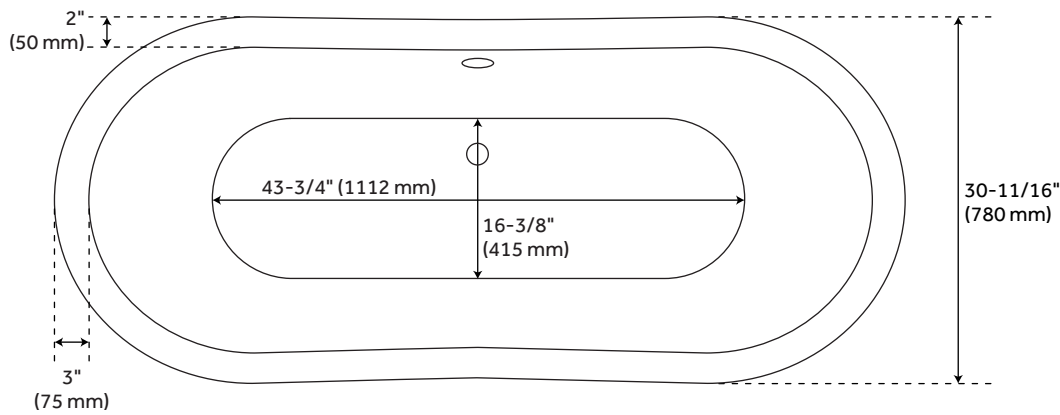

67" LENA CAST IRON CLAWFOOT TUB - CONTINUOUS ROLLED RIM - MONARCH FEET

SKU: 946168-66-RR

All dimensions and specifications are nominal and may vary. Use actual products for accuracy in critical situations.