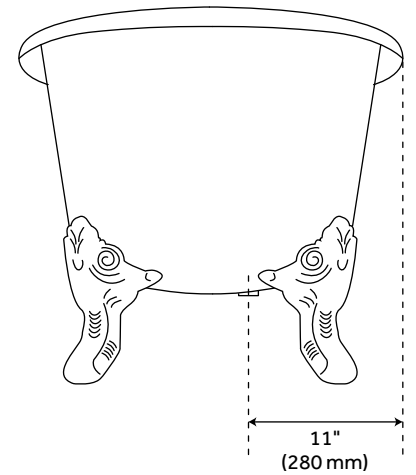

## FEATURES

Design: Traditional  
Product Finish: White  
Material: Cast Iron  
Length: 67"  
Width: 30-11/16"  
Height: 27-15/16"  
Water Depth To Overflow: 15-1/2"  
Exterior Treatment: Hand-Smoothed Painted White  
Interior Treatment: White Porcelain Enamel  
Faucet Included: No  
Shape: Oval  
Feet Material: Cast Iron  
Tub Overflow: Yes  
Integral Drain & Overflow: No  
Tub Material: Cast Iron  
Tub Interior Length: 43-3/4"  
Tub Interior Width: 16-3/8"  
Tap Deck: No  
Faucet Drillings: No Drillings  
Built-In Adjusters: Yes

# 67" LENA CAST IRON CLAWFOOT TUB - CONTINUOUS ROLLED RIM - MONARCH FEET

SKU: 946168-66-RR

Code: SH484724, SH484725, SH484726, SH484727, SH484728, SH484729, SH484730, SH484731, SH484732, SH484733, SH484734, SH484735

## ADDITIONAL FEATURES

- Overflow Drain will include: Extended Pop-Up Drain with Swivel Head, a Daisy Wheel overflow, which remain open to allow water into the drain.
- If Dark Gray Feet are selected, they will come with a white drain. All other feet selections the drain finish will match the feet.

# 67" LENA CAST IRON CLAWFOOT TUB - CONTINUOUS ROLLED RIM - MONARCH FEET

SKU: 946168-66-RR

All dimensions and specifications are nominal and may vary. Use actual products for accuracy in critical situations.