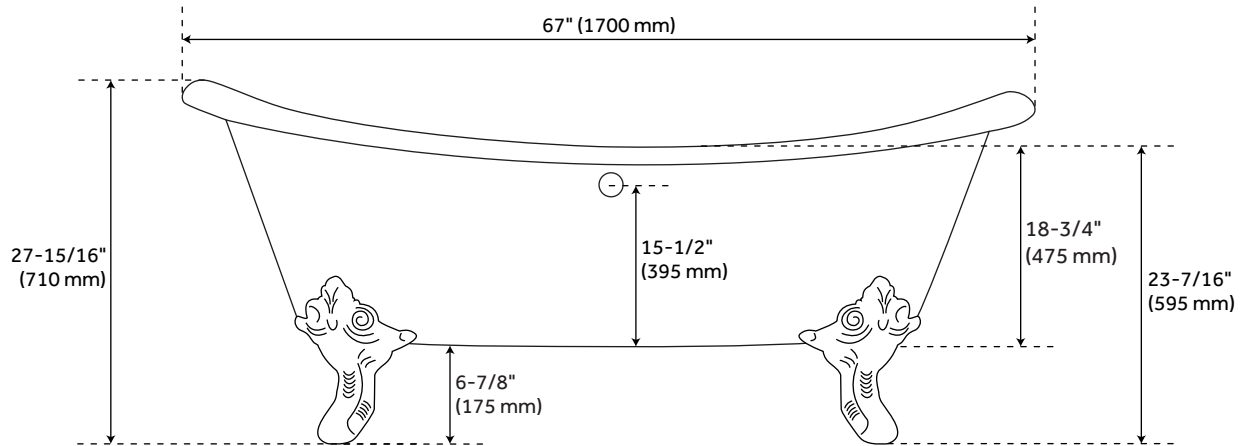

67" LENA CAST IRON CLAWFOOT TUB - CONTINUOUS ROLLED RIM - MONARCH FEET

SKU: 946168-66-RR

All dimensions and specifications are nominal and may vary. Use actual products for accuracy in critical situations.