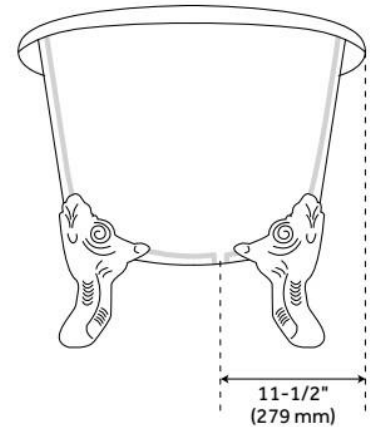

FEATURES

Tub Material: Cast Iron
Product Finish: White
Shape: Oval
Tub Drain Placement: Offset
Drain Included: Optional
Water Depth to Overflow: 14"
Water Capacity (Gallons): 56
Built-In Adjusters: Yes
Tub Weight Uncrated (lbs): 411
Optional Accessory: 428473

LISTED ID: 510724, 510721, 510729, 510720

ADDITIONAL FEATURES

- Overflow Drain will include: Extended Pop-Up Drain with Swivel Head, a Daisy Wheel overflow, which remain open to allow water into the drain.
- If Dark Gray Feet are selected, they will come with a white drain. All other feet selections the drain finish will match the feet.

REVISED 6/19/2024

72" LENA CAST IRON CLAWFOOT TUB - 7" RIM HOLES - MONARCH FEET

SKU: 946168-72-RH

Code: SH394544, SH475816, SH394543, SH475817, SH394542, SH475818, SH394541, SH475819, SH445015, SH475982, SH445029, SH475983

FEATURES

LISTED ID: 510721, 510720, 510729, 510724

- Product is a Signature Hardware exclusive design.
- Overflow head swivels for use on most tubs, including those with a slanted wall.
- Adjustable overflow can be used on double wall tubs.
- Made from solid brass materials.
- 1-5/16" Thread length dimensions: 27-1/4" L drain pipe, 39-1/8" H overflow pipe. Accommodates tub walls up to 7/8" thick at overflow.
- 2-3/8" thread length dimensions: 27-1/4" L drain pipe, 39-1/8" H overflow pipe. Accommodates tub walls up to 1-3/4" thick at overflow.
- 2-15/16" thread length dimensions: 27-1/4" L drain pipe, 39-1/8" H overflow pipe. Accommodates tub walls up to 2-1/2" thick at overflow.
- 3-11/16" thread length dimensions: 27-1/4" L drain pipe, 39-1/8" H overflow pipe. Accommodates tub walls up to 3-3/8" thick at overflow.
- 4-1/4" thread length dimensions: 27-1/4" L drain pipe, 39-1/8" H overflow pipe. Accommodates tub walls up to 3-3/4" thick at overflow.