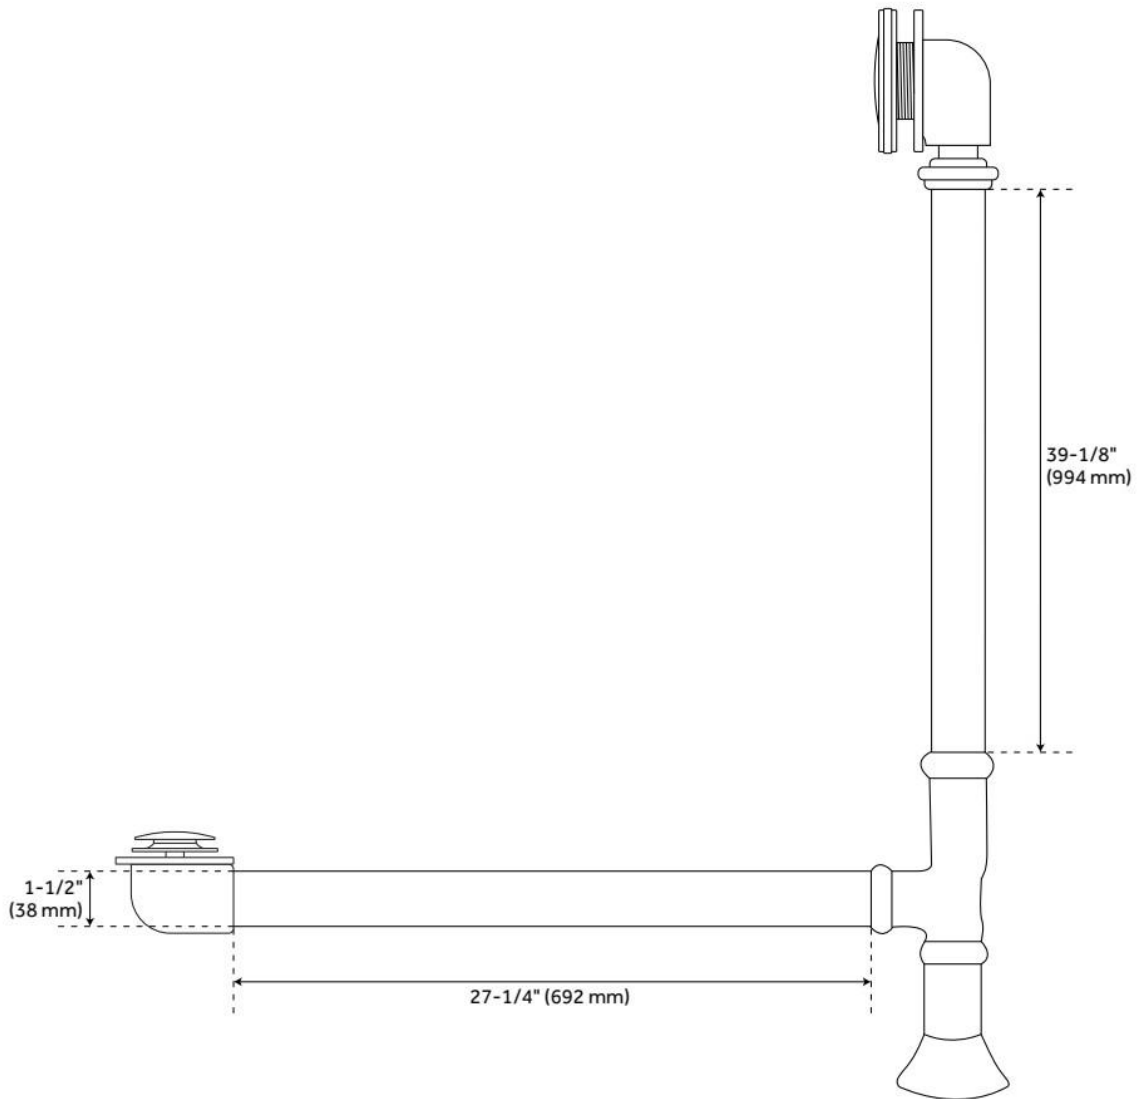

FEATURES

Tub Material: Cast Iron
Product Finish: White
Shape: Oval
Tub Drain Placement: Offset
Drain Included: Optional
Water Depth to Overflow: 14"
Water Capacity (Gallons): 56
Built-In Adjusters: Yes
Tub Weight Uncrated (lbs): 411
Optional Accessory: 428473

FEATURES

LISTED ID: 510721, 510720, 510729, 510724

- Product is a Signature Hardware exclusive design.
- Overflow head swivels for use on most tubs, including those with a slanted wall.
- Adjustable overflow can be used on double wall tubs.
- Made from solid brass materials.
- 1-5/16" Thread length dimensions: 27-1/4" L drain pipe, 39-1/8" H overflow pipe. Accommodates tub walls up to 7/8" thick at overflow.
- 2-3/8" thread length dimensions: 27-1/4" L drain pipe, 39-1/8" H overflow pipe. Accommodates tub walls up to 1-3/4" thick at overflow.
- 2-15/16" thread length dimensions: 27-1/4" L drain pipe, 39-1/8" H overflow pipe. Accommodates tub walls up to 2-1/2" thick at overflow.
- 3-11/16" thread length dimensions: 27-1/4" L drain pipe, 39-1/8" H overflow pipe. Accommodates tub walls up to 3-3/8" thick at overflow.
- 4-1/4" thread length dimensions: 27-1/4" L drain pipe, 39-1/8" H overflow pipe. Accommodates tub walls up to 3-3/4" thick at overflow.

REVISED 6/17/2024

EXTENDED POP-UP TUB DRAIN - SWIVEL HEAD - DAISY WHEEL OVERFLOW - 1-1/2" TUBING

SKU: 946608

Code: SH439810, SH439814, SH438544, SH438550, SH439809, SH439797, SH439791, SH439804, SH439800, SH439818, SH439793, SH438545, SH438546, SH439817, SH439803, SH439799, SH439815, SH439801, SH439792, SH439802, SH439806, SH438547, SH439795, SH439819, SH439811, SH439812, SH438548, SH439808, SH439805, SH439796, SH439794, SH438549, SH439813, SH439807, SH439816