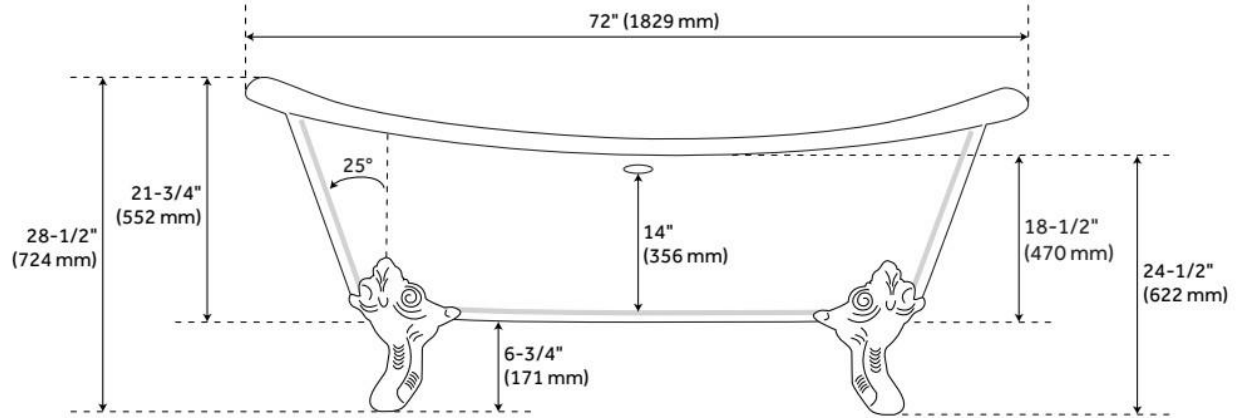

FEATURES

Tub Material: Cast Iron
Product Finish: White
Shape: Oval
Tub Drain Placement: Offset
Drain Included: Optional
Water Depth to Overflow: 14"
Water Capacity (Gallons): 56
Built-In Adjusters: Yes
Tub Weight Uncrated (lbs): 411
Optional Accessory: 428473

LISTED ID: 510724, 510721, 510729, 510720

ADDITIONAL FEATURES

- Overflow Drain will include: Extended Pop-Up Drain with Swivel Head, a Daisy Wheel overflow, which remain open to allow water into the drain.
- If Dark Gray Feet are selected, they will come with a white drain. All other feet selections the drain finish will match the feet.

REVISED 6/19/2024

72" LENA CAST IRON CLAWFOOT TUB - 7" RIM HOLES - MONARCH FEET

SKU: 946168-72-RH

Code: SH394544, SH475816, SH394543, SH475817, SH394542, SH475818, SH394541, SH475819, SH445015, SH475982, SH445029, SH475983

FEATURES

LISTED ID: 510721, 510720, 510729, 510724

- Product is a Signature Hardware exclusive design.
- Overflow head swivels for use on most tubs, including those with a slanted wall.
- Adjustable overflow can be used on double wall tubs.
- Made from solid brass materials.
- 1-5/16" Thread length dimensions: 27-1/4" L drain pipe, 39-1/8" H overflow pipe. Accommodates tub walls up to 7/8" thick at overflow.
- 2-3/8" thread length dimensions: 27-1/4" L drain pipe, 39-1/8" H overflow pipe. Accommodates tub walls up to 1-3/4" thick at overflow.
- 2-15/16" thread length dimensions: 27-1/4" L drain pipe, 39-1/8" H overflow pipe. Accommodates tub walls up to 2-1/2" thick at overflow.
- 3-11/16" thread length dimensions: 27-1/4" L drain pipe, 39-1/8" H overflow pipe. Accommodates tub walls up to 3-3/8" thick at overflow.
- 4-1/4" thread length dimensions: 27-1/4" L drain pipe, 39-1/8" H overflow pipe. Accommodates tub walls up to 3-3/4" thick at overflow.