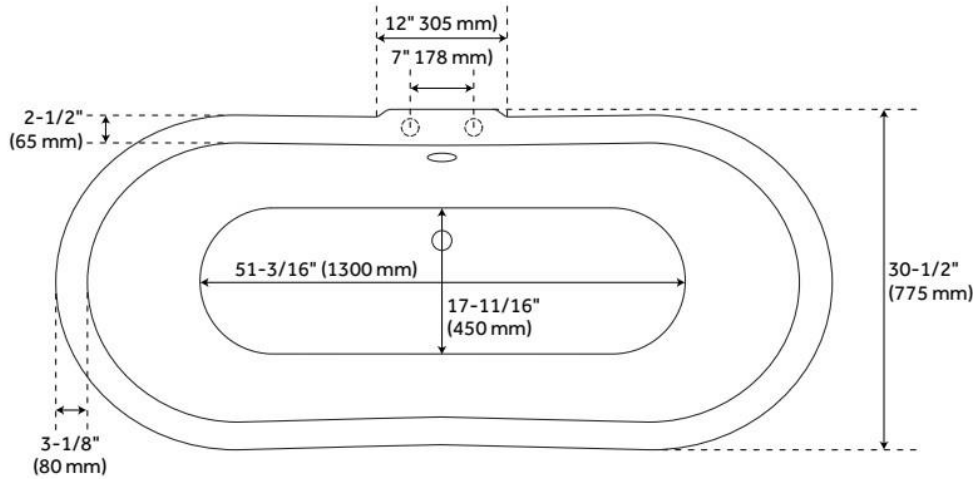

FEATURES

Tub Material: Cast Iron
Product Finish: White
Shape: Oval
Tub Drain Placement: Offset
Drain Included: Optional
Water Depth to Overflow: 14"
Water Capacity (Gallons): 56
Built-In Adjusters: Yes
Tub Weight Uncrated (lbs): 411
Optional Accessory: 428473

LISTED ID: 510724, 510721, 510729, 510720

ADDITIONAL FEATURES

- Overflow Drain will include: Extended Pop-Up Drain with Swivel Head, a Daisy Wheel overflow, which remain open to allow water into the drain.
- If Dark Gray Feet are selected, they will come with a white drain. All other feet selections the drain finish will match the feet.

REVISED 6/19/2024

72" LENA CAST IRON CLAWFOOT TUB - 7" RIM HOLES - MONARCH FEET

SKU: 946168-72-RH

Code: SH394544, SH475816, SH394543, SH475817, SH394542, SH475818, SH394541, SH475819, SH445015, SH475982, SH445029, SH475983

FEATURES

LISTED ID: 510721, 510720, 510729, 510724

- Product is a Signature Hardware exclusive design.
- Overflow head swivels for use on most tubs, including those with a slanted wall.
- Adjustable overflow can be used on double wall tubs.
- Made from solid brass materials.
- 1-5/16" Thread length dimensions: 27-1/4" L drain pipe, 39-1/8" H overflow pipe. Accommodates tub walls up to 7/8" thick at overflow.
- 2-3/8" thread length dimensions: 27-1/4" L drain pipe, 39-1/8" H overflow pipe. Accommodates tub walls up to 1-3/4" thick at overflow.
- 2-15/16" thread length dimensions: 27-1/4" L drain pipe, 39-1/8" H overflow pipe. Accommodates tub walls up to 2-1/2" thick at overflow.
- 3-11/16" thread length dimensions: 27-1/4" L drain pipe, 39-1/8" H overflow pipe. Accommodates tub walls up to 3-3/8" thick at overflow.
- 4-1/4" thread length dimensions: 27-1/4" L drain pipe, 39-1/8" H overflow pipe. Accommodates tub walls up to 3-3/4" thick at overflow.