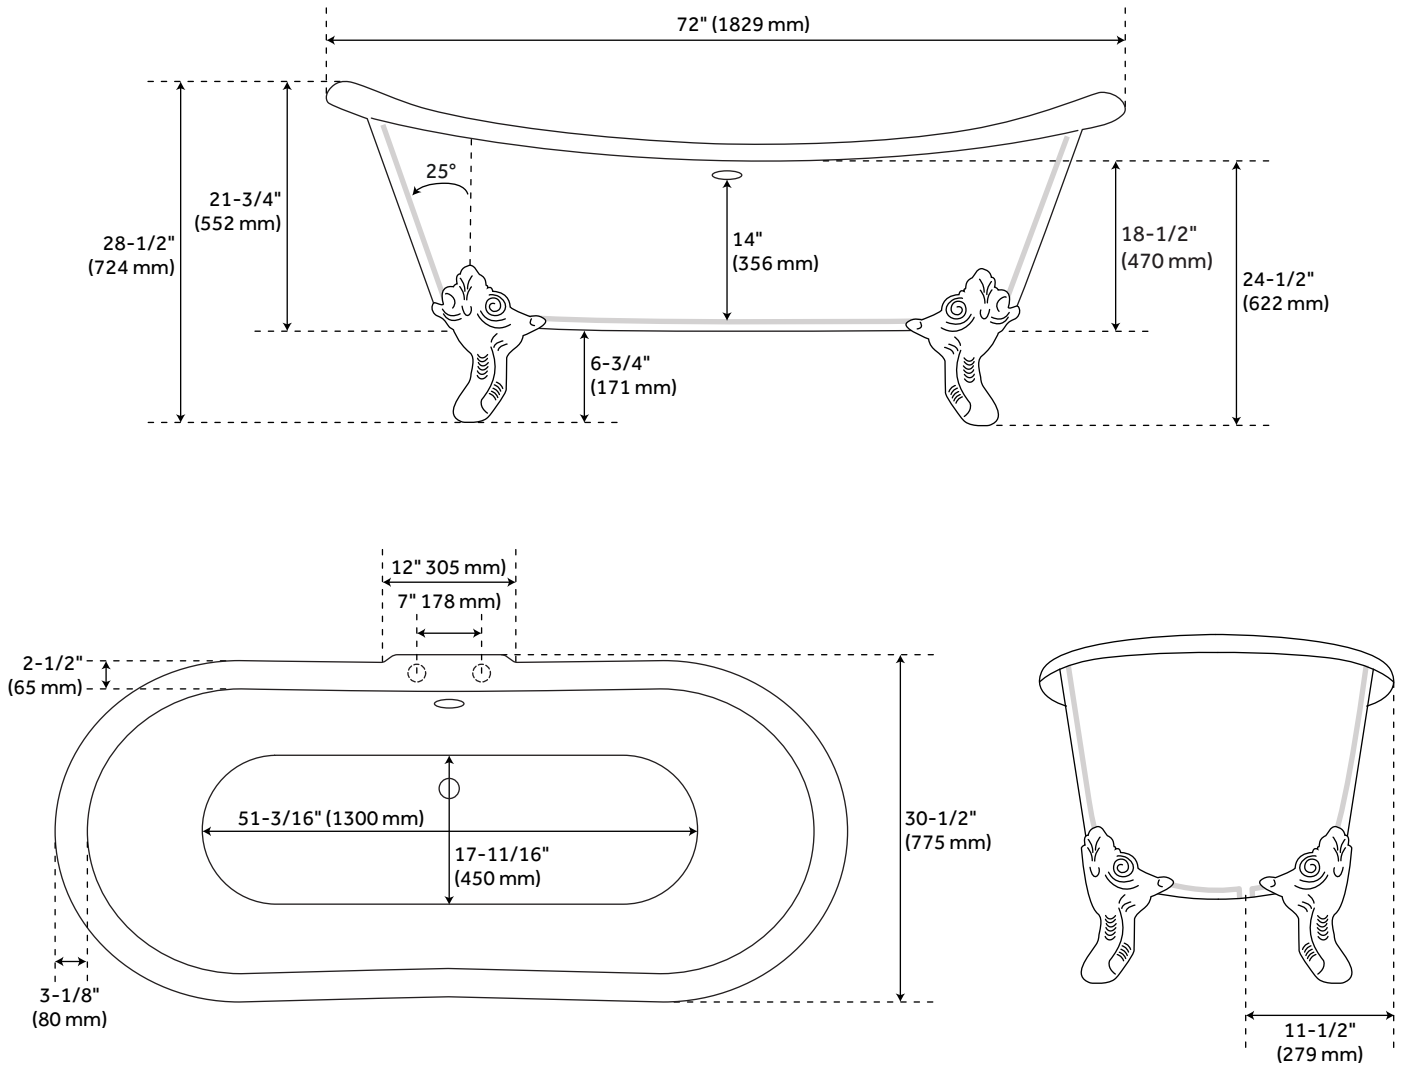

72" LENA CAST IRON CLAWFOOT TUB - 7" RIM HOLES - MONARCH FEET

SKU: 946168-72-RH

Code: SH394544, SH475816, SH394543, SH475817, SH394542, SH475818, SH394541, SH475819, SH445015, SH475982, SH445029, SH475983

FEATURES

Design: Traditional
Product Finish: White
Length: 72"
Width: 30-1/2"
Height: 28-1/2"
Water Depth To Overflow: 14"
Exterior Treatment: Hand-Smoothed Painted White
Interior Treatment: White Porcelain Enamel
Faucet Included: No
Shape: Oval
Feet Material: Cast Iron
Tub Overflow: Yes
Tub Material: Cast Iron
Tub Interior Length: 51-3/16"
Tub Interior Width: 17-11/16"
Feet Type: Imperial
Tap Deck: Yes
Faucet Drillings: Tap Deck - 7" Rim Holes
Water Capacity (Gallons): 54
Built-In Adjusters: Yes
Tub Weight Uncrated (lbs): 411

REVISED 3/28/2023

72" LENA CAST IRON CLAWFOOT TUB - 7" RIM HOLES - MONARCH FEET

SKU: 946168-72-RH

Code: SH394544, SH475816, SH394543, SH475817, SH394542, SH475818, SH394541, SH475819, SH445015, SH475982, SH445029, SH475983

REVISED 3/28/2023

72" LENA CAST IRON CLAWFOOT TUB - 7" RIM HOLES - MONARCH FEET

SKU: 946168-72-RH

All dimensions and specifications are nominal and may vary. Use actual products for accuracy in critical situations.