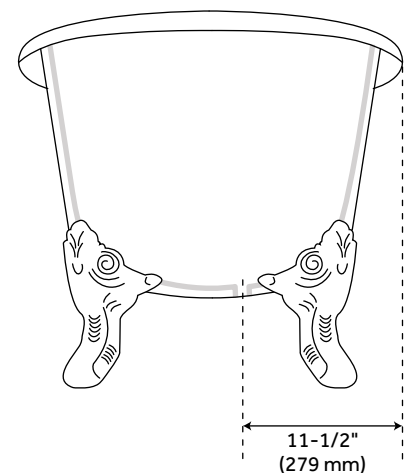

FEATURES

Design: Traditional
Product Finish: White
Length: 72"
Width: 30-1/2"
Height: 28-1/2"
Water Depth To Overflow: 14"
Exterior Treatment: Hand-Smoothed Painted White
Interior Treatment: White Porcelain Enamel
Faucet Included: No
Shape: Oval
Feet Material: Cast Iron
Tub Overflow: Yes
Tub Material: Cast Iron
Tub Interior Length: 51-3/16"
Tub Interior Width: 17-11/16"
Feet Type: Imperial
Tap Deck: No
Faucet Drillings: Roll Top - No Drillings
Water Capacity (Gallons): 54
Built-In Adjusters: Yes
Tub Weight Uncrated (lbs): 411

REVISED 3/28/2023

72" LENA CAST IRON CLAWFOOT TUB - CONTINUOUS ROLLED RIM - MONARCH FEET

SKU: 946168-72-T

Code: SH312539, SH475754, SH312540, SH475755, SH312541, SH475756, SH312542, SH475757, SH445016, SH475980, SH445030, SH475981

ADDITIONAL FEATURES

- Overflow Drain will include: Extended Pop-Up Drain with Swivel Head, a Daisy Wheel overflow, which remain open to allow water into the drain.
- If Dark Gray Feet are selected, they will come with a white drain. All other feet selections the drain finish will match the feet.

REVISED 3/28/2023

72" LENA CAST IRON CLAWFOOT TUB - CONTINUOUS ROLLED RIM - MONARCH FEET

SKU: 946168-72-T

All dimensions and specifications are nominal and may vary. Use actual products for accuracy in critical situations.