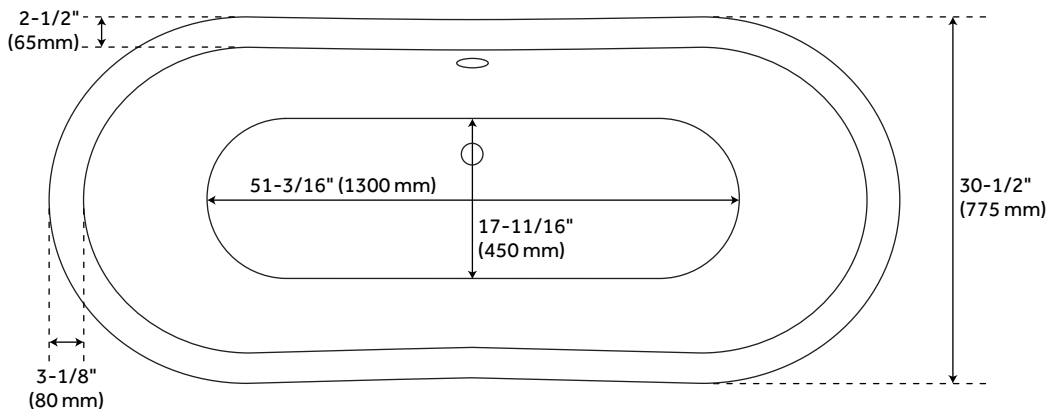

72" LENA CAST IRON CLAWFOOT TUB - CONTINUOUS ROLLED RIM - MONARCH FEET

SKU: 946168-72-T

All dimensions and specifications are nominal and may vary. Use actual products for accuracy in critical situations.