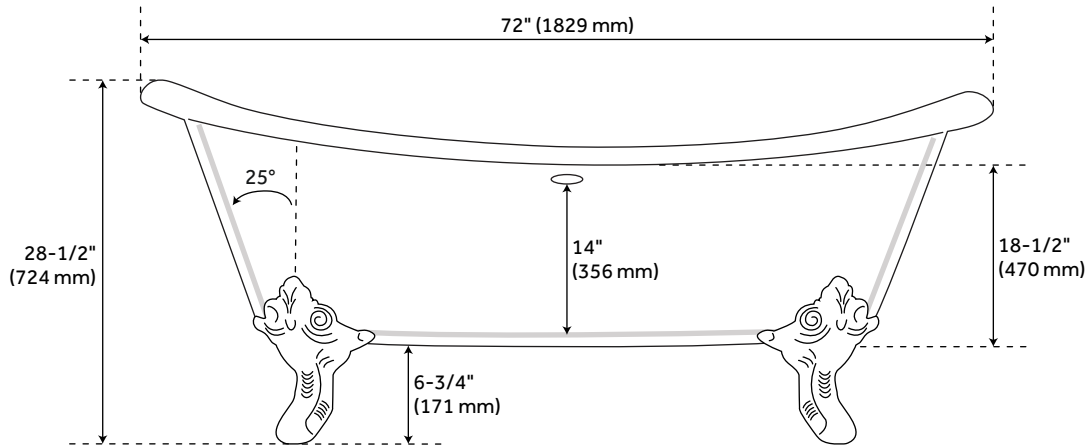

FEATURES

Design: Traditional
Product Finish: White
Length: 72"
Width: 30-1/2"
Height: 28-1/2"
Water Depth To Overflow: 14"
Exterior Treatment: Hand-Smoothed Painted White
Interior Treatment: White Porcelain Enamel
Faucet Included: No
Shape: Oval
Feet Material: Cast Iron
Tub Overflow: Yes
Tub Material: Cast Iron
Tub Interior Length: 51-3/16"
Tub Interior Width: 17-11/16"
Feet Type: Imperial
Tap Deck: No
Faucet Drillings: Roll Top - No Drillings
Water Capacity (Gallons): 54
Built-In Adjusters: Yes
Tub Weight Uncrated (lbs): 411

REVISED 3/28/2023

72" LENA CAST IRON CLAWFOOT TUB - CONTINUOUS ROLLED RIM - MONARCH FEET

SKU: 946168-72-T

Code: SH312539, SH475754, SH312540, SH475755, SH312541, SH475756, SH312542, SH475757, SH445016, SH475980, SH445030, SH475981

ADDITIONAL FEATURES

- Overflow Drain will include: Extended Pop-Up Drain with Swivel Head, a Daisy Wheel overflow, which remain open to allow water into the drain.
- If Dark Gray Feet are selected, they will come with a white drain. All other feet selections the drain finish will match the feet.

REVISED 3/28/2023

72" LENA CAST IRON CLAWFOOT TUB - CONTINUOUS ROLLED RIM - MONARCH FEET

SKU: 946168-72-T

All dimensions and specifications are nominal and may vary. Use actual products for accuracy in critical situations.