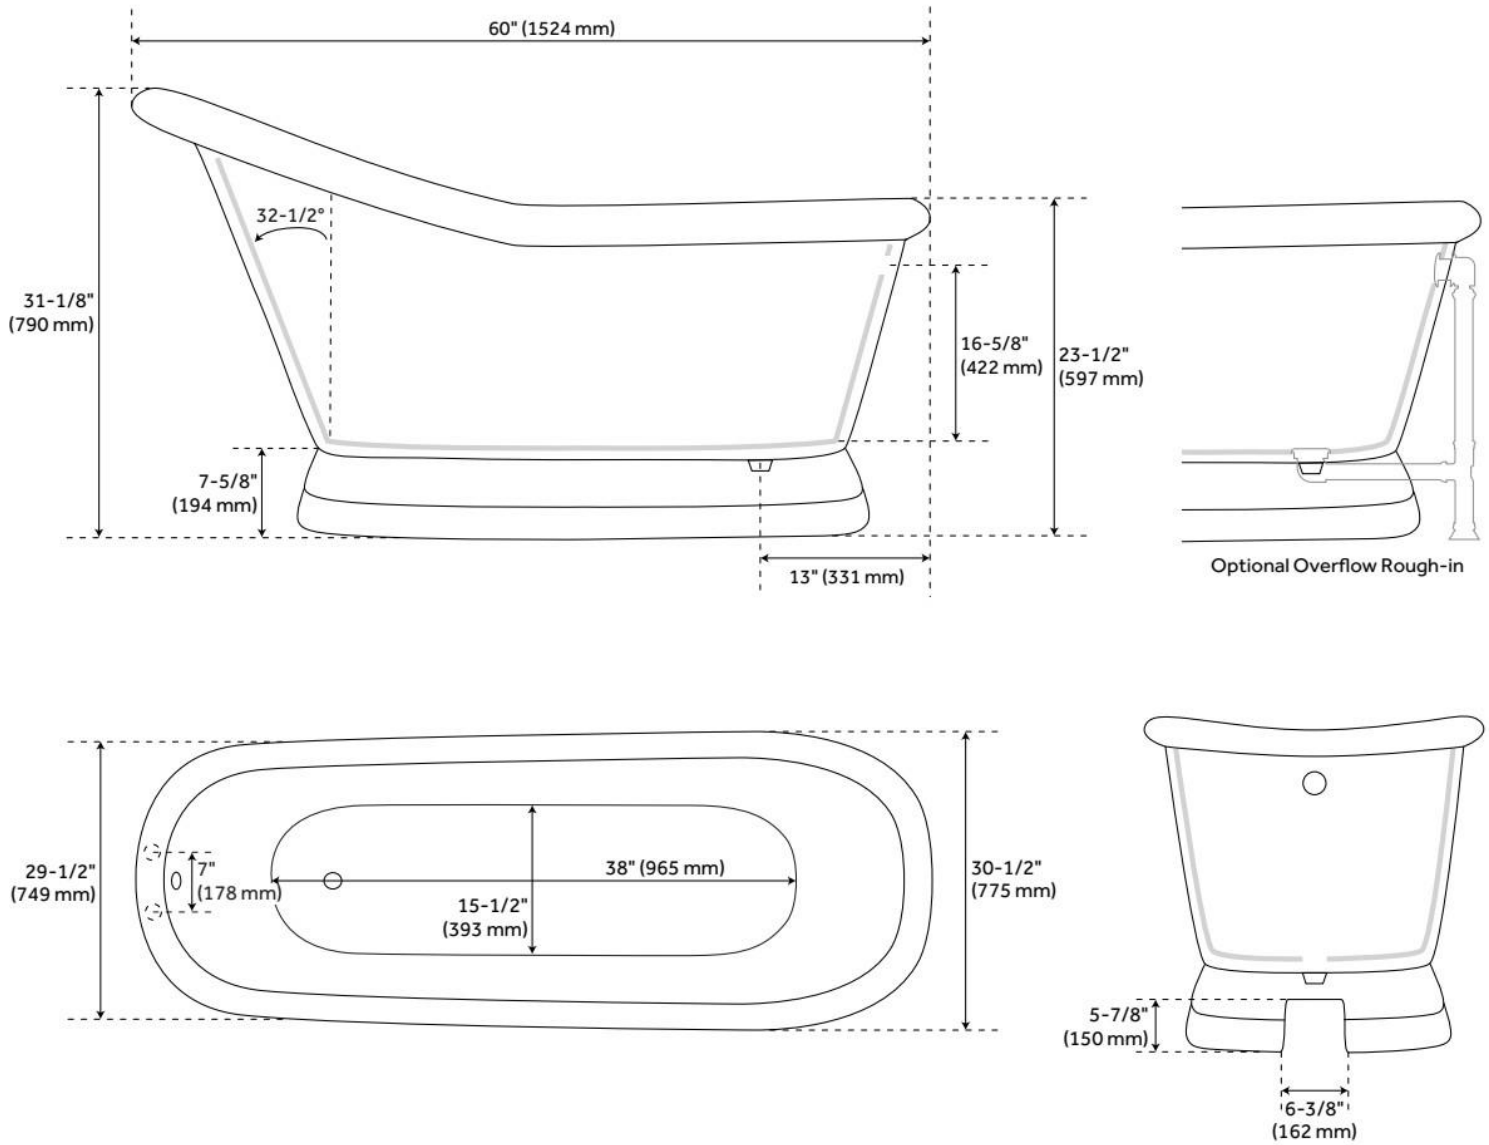

60" SOCORRO CAST IRON SLIPPER PEDESTAL TUB - 7" RIM HOLES

SKU: 946169-RH

Code: SH317140, SH474765, SH474766, SH474767, SH474768, SH474769, SH474770, SH474771

REVISED 6/19/2024