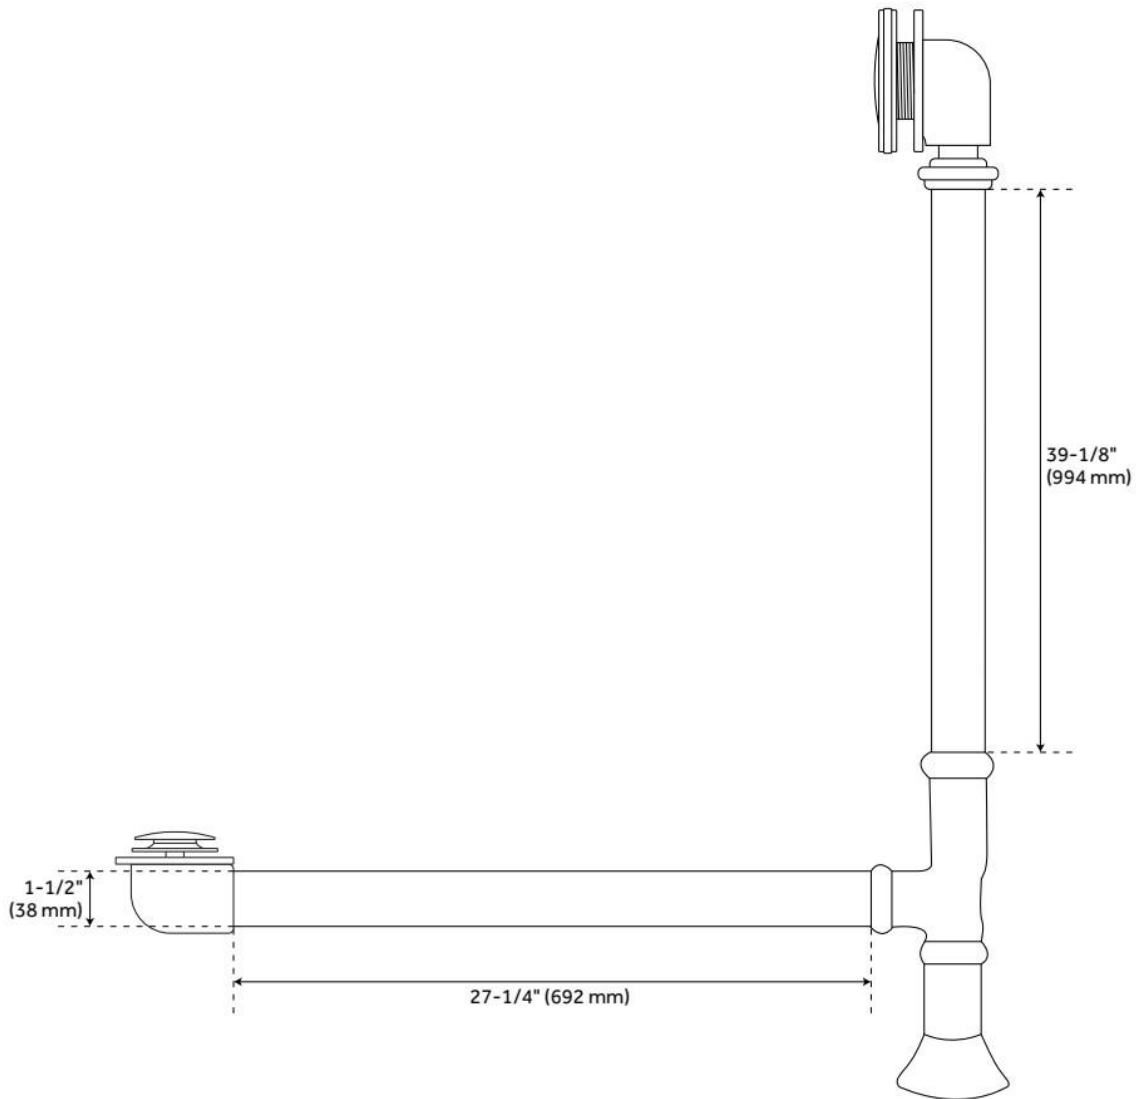

EXTENDED POP-UP TUB DRAIN - SWIVEL HEAD - DAISY WHEEL OVERFLOW - 1-1/2" TUBING

SKU: 946608

Code: SH439810, SH439814, SH438544, SH438550, SH439809, SH439797, SH439791, SH439804, SH439800, SH439818, SH439793, SH438545, SH438546, SH439817, SH439803, SH439799, SH439815, SH439801, SH439792, SH439802, SH439806, SH438547, SH439795, SH439819, SH439811, SH439812, SH438548, SH439808, SH439805, SH439796, SH439794, SH438549, SH439813, SH439807, SH439816

REVISED 6/17/2024