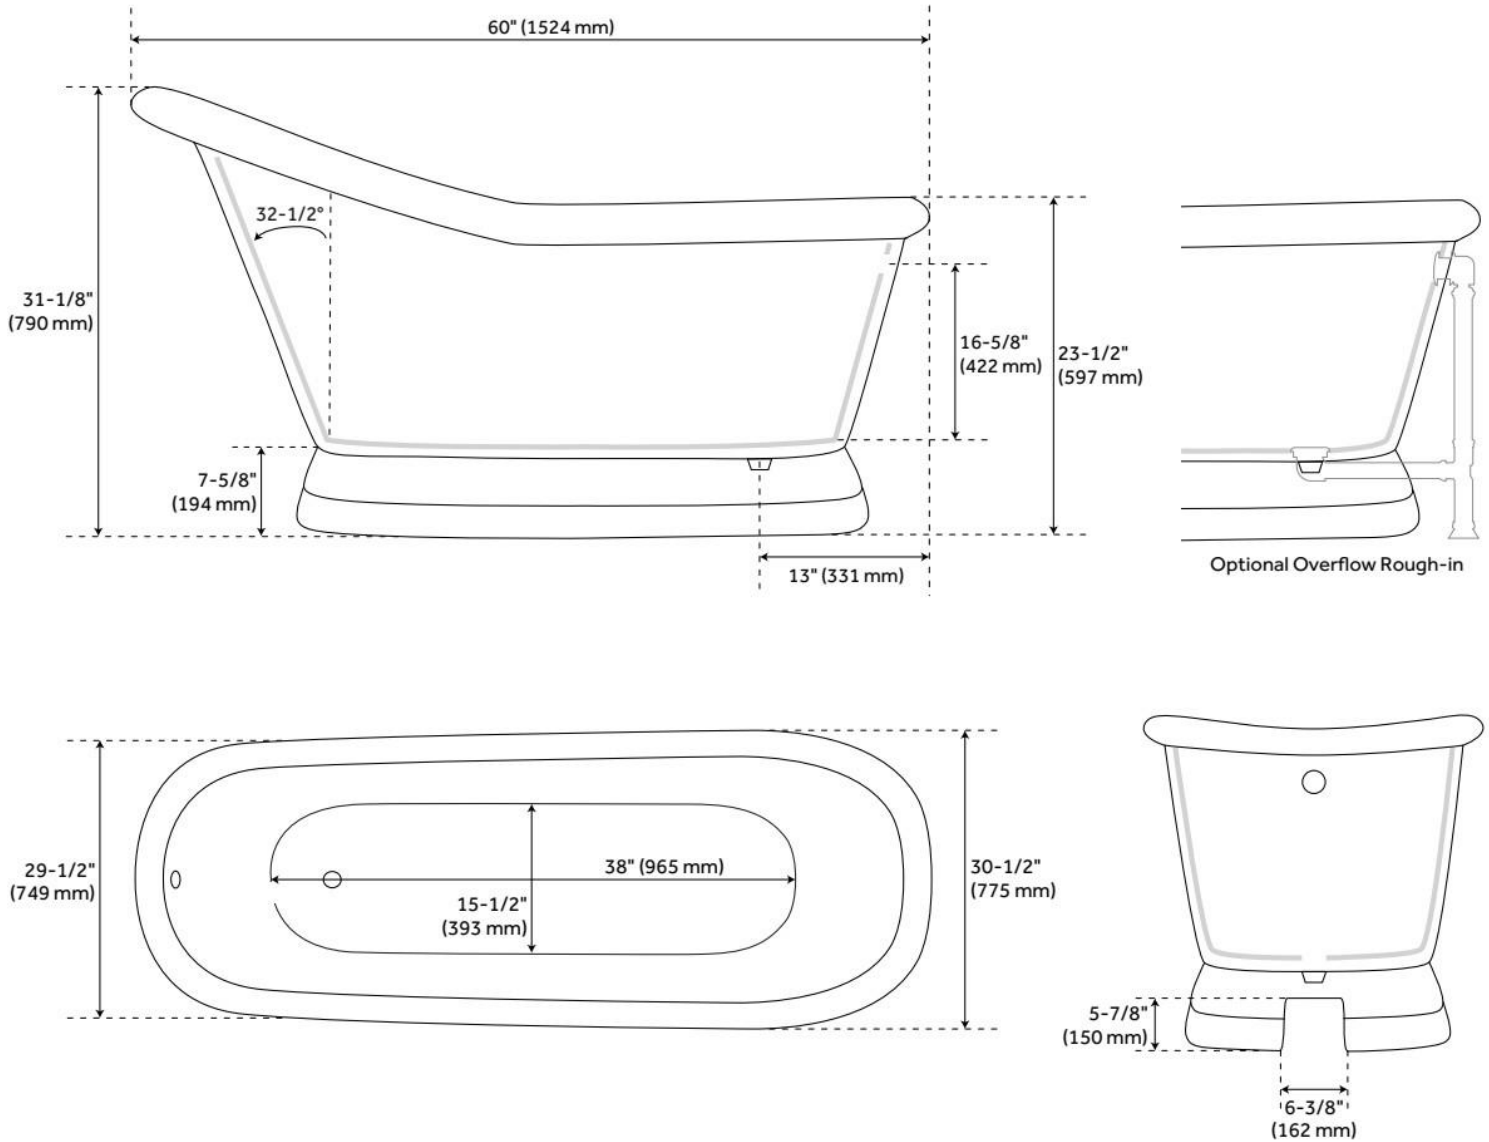

60" SOCORRO CAST IRON SLIPPER PEDESTAL TUB - ROLLED RIM

SKU: 946169-RR

Code: SH317138, SH474758, SH474759, SH474760, SH474761, SH474762, SH474763, SH474764

REVISED 6/20/2024