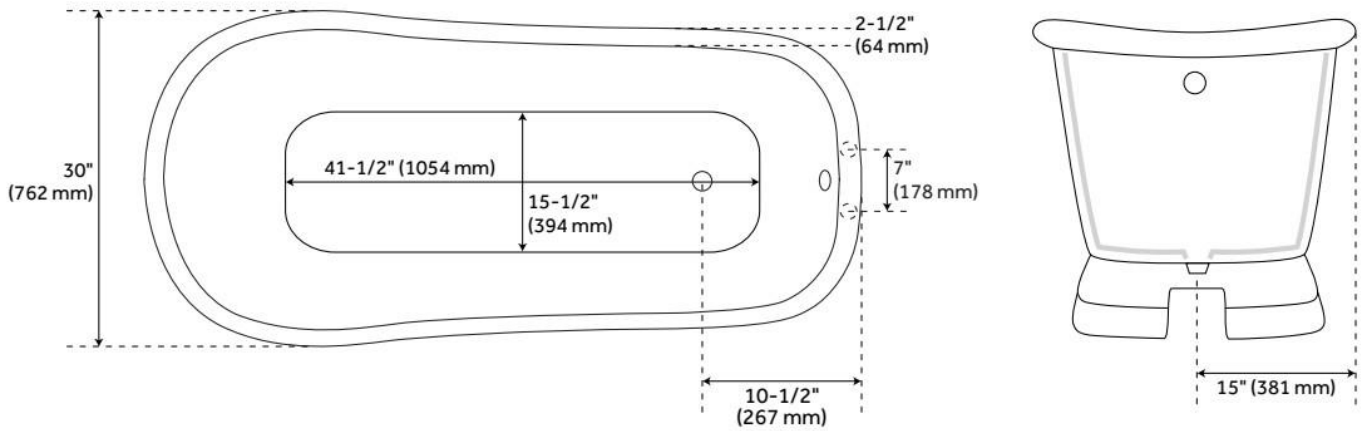

66" JUDE CAST IRON SLIPPER PEDESTAL TUB - 7" RIM HOLES

SKU: 946170-RH

Code: SH380388, SH474779, SH474780, SH474781, SH474782, SH474783, SH474784, SH474785

REVISED 7/1/2024