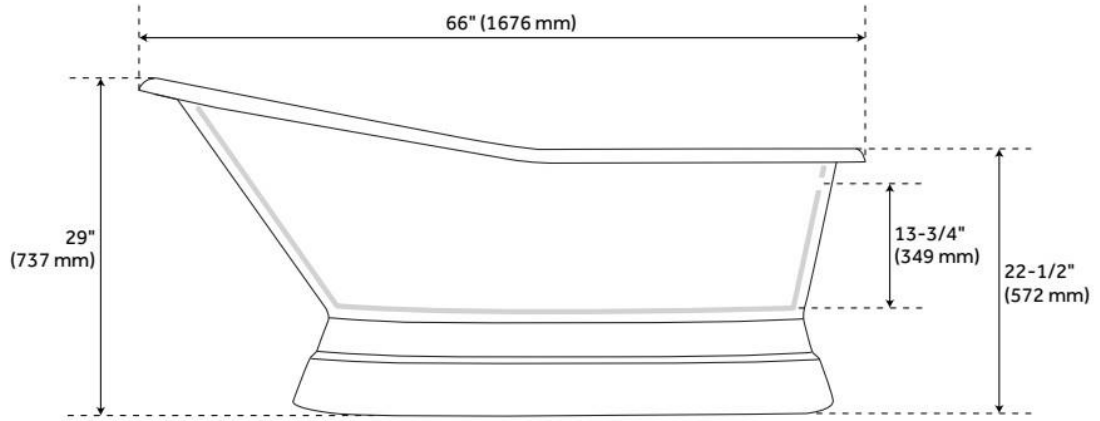

66" JUDE CAST IRON SLIPPER PEDESTAL TUB - 7" RIM HOLES

SKU: 946170-RH

Code: SH380388, SH474779, SH474780, SH474781, SH474782, SH474783, SH474784, SH474785

REVISED 7/1/2024