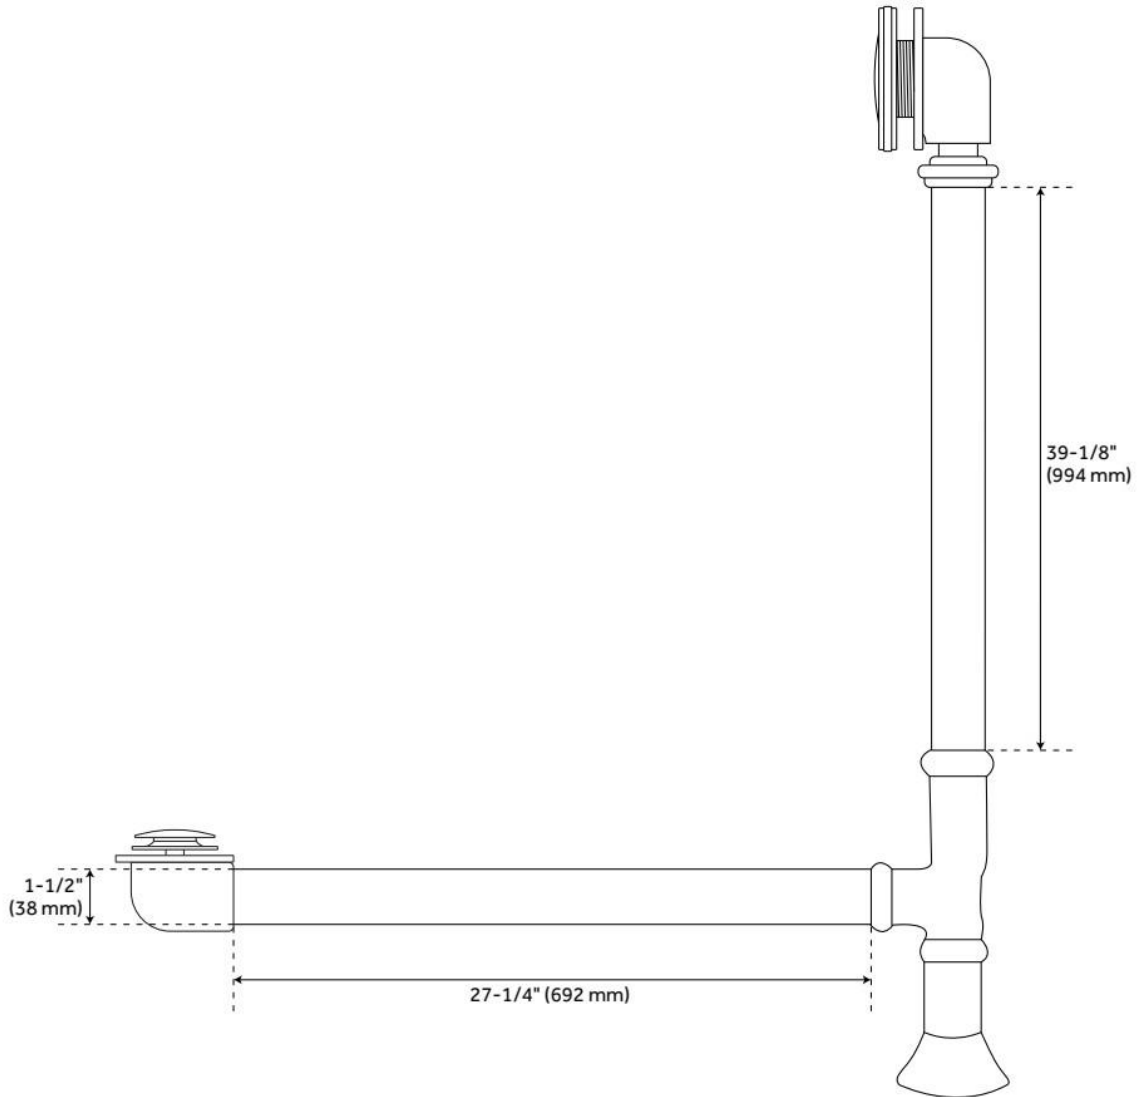

LISTED ID: 510720, 510721, 510724, 510729, SH112091WH

ADDITIONAL FEATURES

- All dimensions are ($\pm 1/2$ ").
- Formed of two acrylic sheets, the air between acting as thermal insulator.
- Optional Quick Connect Drop-In Drain Kit Includes:
 - Floor Plate, 1-1/2" PVC Pipe, 2" x 1-1/2" Trap Adapters, 1 Brass Threaded, 1 Brass Unthreaded Tailpiece and Plug.
 - Installs above your subfloor, but underneath your cement floor or tile, so you do not need access below the fixture.

FEATURES

LISTED ID: 510721, 510720, 510729, 510724

- Product is a Signature Hardware exclusive design.
- Overflow head swivels for use on most tubs, including those with a slanted wall.
- Adjustable overflow can be used on double wall tubs.
- Made from solid brass materials.
- 1-5/16" Thread length dimensions: 27-1/4" L drain pipe, 39-1/8" H overflow pipe. Accommodates tub walls up to 7/8" thick at overflow.
- 2-3/8" thread length dimensions: 27-1/4" L drain pipe, 39-1/8" H overflow pipe. Accommodates tub walls up to 1-3/4" thick at overflow.
- 2-15/16" thread length dimensions: 27-1/4" L drain pipe, 39-1/8" H overflow pipe. Accommodates tub walls up to 2-1/2" thick at overflow.
- 3-11/16" thread length dimensions: 27-1/4" L drain pipe, 39-1/8" H overflow pipe. Accommodates tub walls up to 3-3/8" thick at overflow.
- 4-1/4" thread length dimensions: 27-1/4" L drain pipe, 39-1/8" H overflow pipe. Accommodates tub walls up to 3-3/4" thick at overflow.

REVISED 01/02/2025

EXTENDED POP-UP TUB DRAIN - SWIVEL HEAD - DAISY WHEEL OVERFLOW - 1-1/2" TUBING

SKU: 946608

Code: SH439810, SH439814, SH438544, SH438550, SH439809, SH439797, SH439791, SH439804, SH439800, SH439818, SH439793, SH438545, SH438546, SH439817, SH439803, SH439799, SH439815, SH439801, SH439792, SH439802, SH439806, SH438547, SH439795, SH439819, SH439811, SH439812, SH438548, SH439808, SH439805, SH439796, SH439794, SH438549, SH439813, SH439807, SH439816