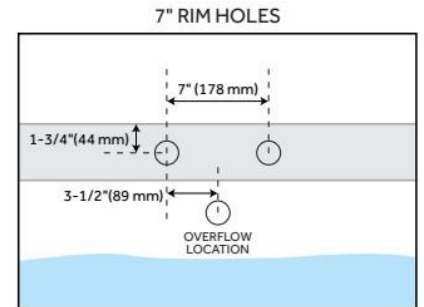

63" ROSALIND ACRYLIC PEDESTAL TUB - TAP DECK

SKU: 946173-63-TD

Code: SH389190, SH474310, SH474311, SH474312, SH474313, SH474314, SH474315, SH474316

REVISED 01/02/2025