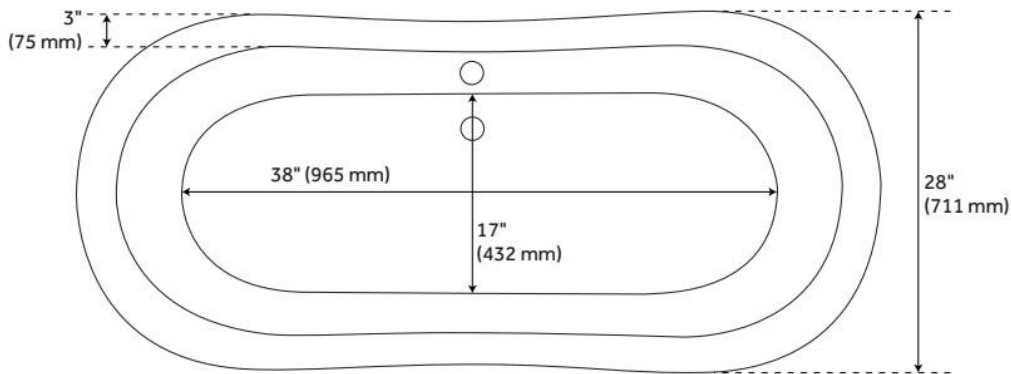

63" ROSALIND ACRYLIC PEDESTAL TUB - TAP DECK

SKU: 946173-63-TD

Code: SH389190, SH474310, SH474311, SH474312, SH474313, SH474314, SH474315, SH474316

REVISED 01/02/2025