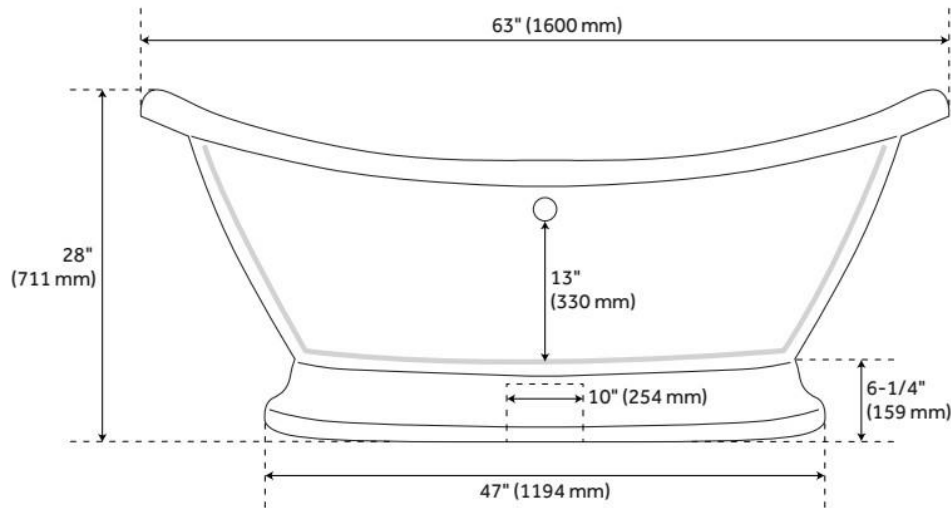

63" ROSALIND ACRYLIC PEDESTAL TUB - TAP DECK

SKU: 946173-63-TD

Code: SH389190, SH474310, SH474311, SH474312, SH474313, SH474314, SH474315, SH474316

REVISED 01/02/2025