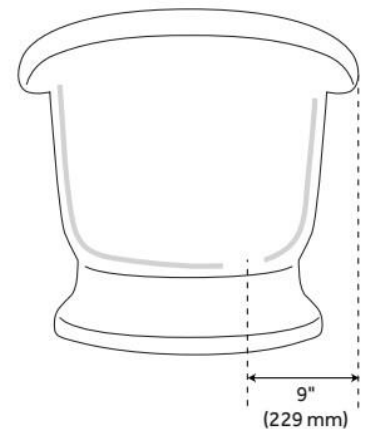

63" ROSALIND ACRYLIC PEDESTAL TUB - TAP DECK

SKU: 946173-63-TD

Code: SH389190, SH474310, SH474311, SH474312, SH474313, SH474314, SH474315, SH474316

REVISED 01/02/2025