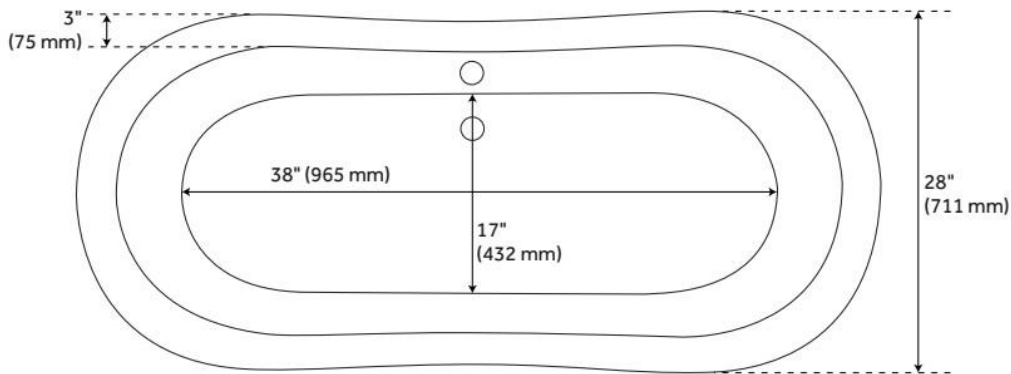

63" ROSALIND ACRYLIC PEDESTAL TUB - TAP DECK

SKU: 946173-63-TD

Code: SH389190, SH474310, SH474311, SH474312, SH474313, SH474314, SH474315, SH474316

REVISED 6/19/2024