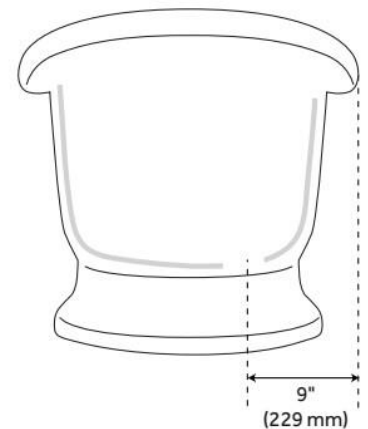

63" ROSALIND ACRYLIC PEDESTAL TUB - TAP DECK

SKU: 946173-63-TD

Code: SH389190, SH474310, SH474311, SH474312, SH474313, SH474314, SH474315, SH474316

REVISED 6/19/2024