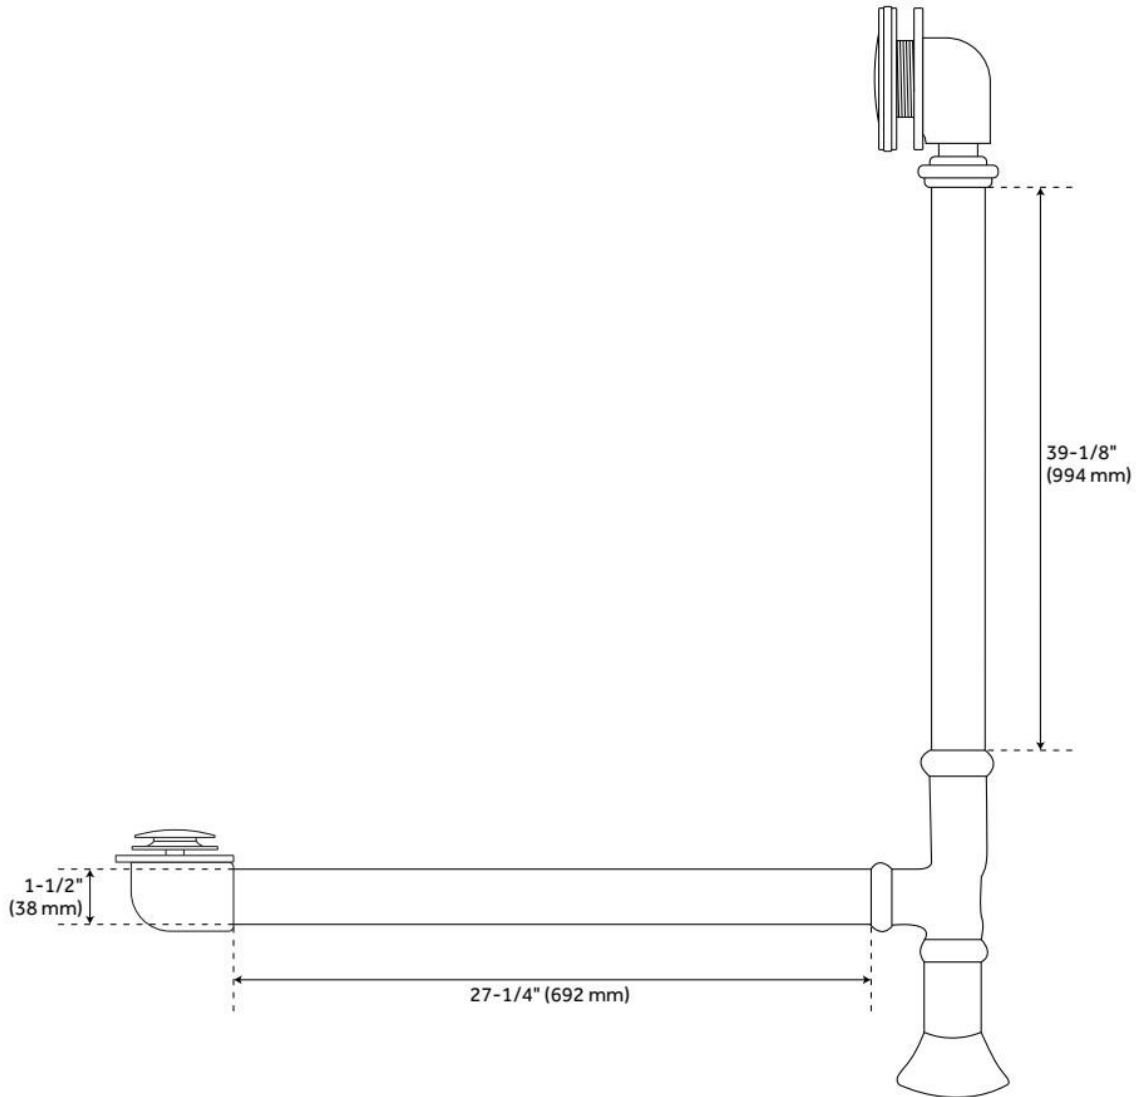

LISTED ID: 510720, 510721, 510724, 510729

ADDITIONAL FEATURES

- All dimensions are ($\pm 1/2$ ").
- Formed of two acrylic sheets, the air between acting as thermal insulator.
- Optional Quick Connect Drop-In Drain Kit Includes:
 - Floor Plate, 1-1/2" PVC Pipe, 2" x 1-1/2" Trap Adapters, 1 Brass Threaded, 1 Brass Unthreaded Tailpiece and Plug.
 - Installs above your subfloor, but underneath your cement floor or tile, so you do not need access below the fixture.

FEATURES

LISTED ID: 510721, 510720, 510729, 510724

- Product is a Signature Hardware exclusive design.
- Overflow head swivels for use on most tubs, including those with a slanted wall.
- Adjustable overflow can be used on double wall tubs.
- Made from solid brass materials.
- 1-5/16" Thread length dimensions: 27-1/4" L drain pipe, 39-1/8" H overflow pipe. Accommodates tub walls up to 7/8" thick at overflow.
- 2-3/8" thread length dimensions: 27-1/4" L drain pipe, 39-1/8" H overflow pipe. Accommodates tub walls up to 1-3/4" thick at overflow.
- 2-15/16" thread length dimensions: 27-1/4" L drain pipe, 39-1/8" H overflow pipe. Accommodates tub walls up to 2-1/2" thick at overflow.
- 3-11/16" thread length dimensions: 27-1/4" L drain pipe, 39-1/8" H overflow pipe. Accommodates tub walls up to 3-3/8" thick at overflow.
- 4-1/4" thread length dimensions: 27-1/4" L drain pipe, 39-1/8" H overflow pipe. Accommodates tub walls up to 3-3/4" thick at overflow.

REVISED 6/17/2024

EXTENDED POP-UP TUB DRAIN - SWIVEL HEAD - DAISY WHEEL OVERFLOW - 1-1/2" TUBING

SKU: 946608

Code: SH439810, SH439814, SH438544, SH438550, SH439809, SH439797, SH439791, SH439804, SH439800, SH439818, SH439793, SH438545, SH438546, SH439817, SH439803, SH439799, SH439815, SH439801, SH439792, SH439802, SH439806, SH438547, SH439795, SH439819, SH439811, SH439812, SH438548, SH439808, SH439805, SH439796, SH439794, SH438549, SH439813, SH439807, SH439816