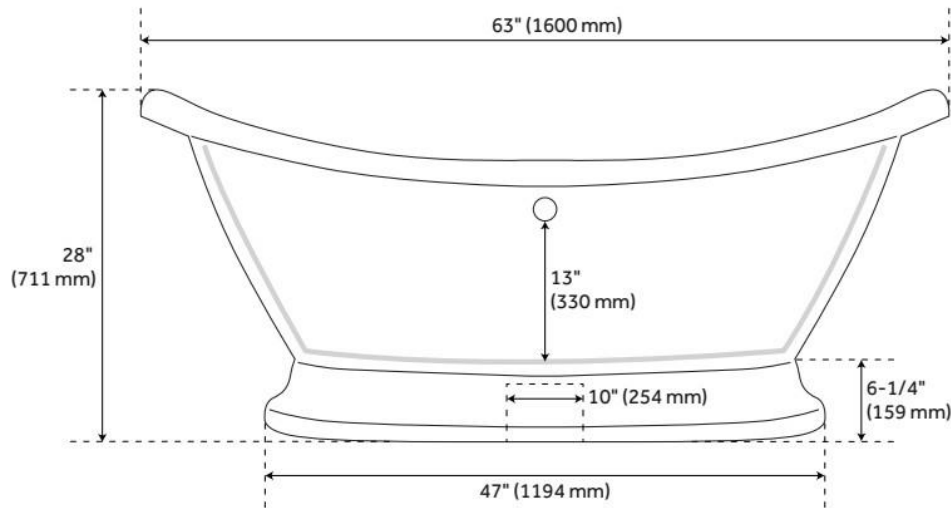

63" ROSALIND ACRYLIC PEDESTAL TUB - TAP DECK

SKU: 946173-63-TD

Code: SH389190, SH474310, SH474311, SH474312, SH474313, SH474314, SH474315, SH474316

REVISED 6/19/2024