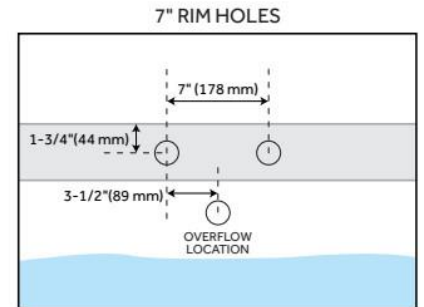

63" ROSALIND ACRYLIC PEDESTAL TUB - TAP DECK

SKU: 946173-63-TD

Code: SH389190, SH474310, SH474311, SH474312, SH474313, SH474314, SH474315, SH474316

REVISED 6/19/2024