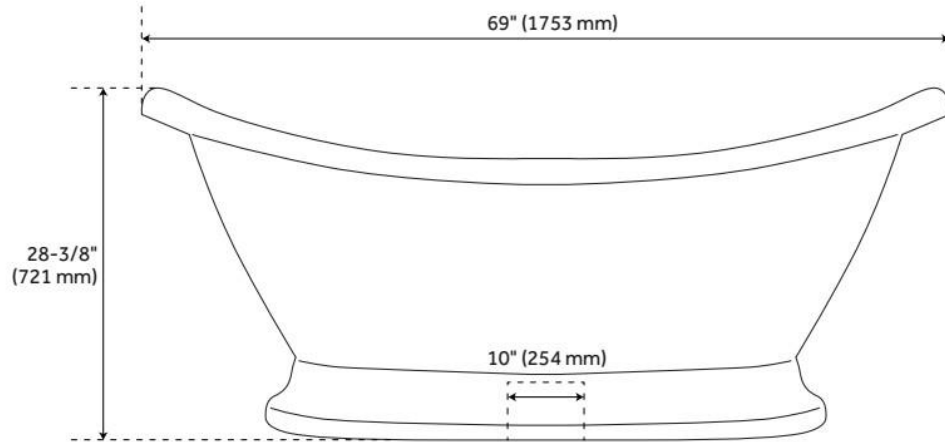

69" ROSALIND ACRYLIC PEDESTAL TUB - ROLLED RIM

SKU: 946173-69-RR

Code: SH480129, SH474317, SH474318, SH474319, SH474320, SH474321, SH474322, SH474323

REVISED 6/19/2024