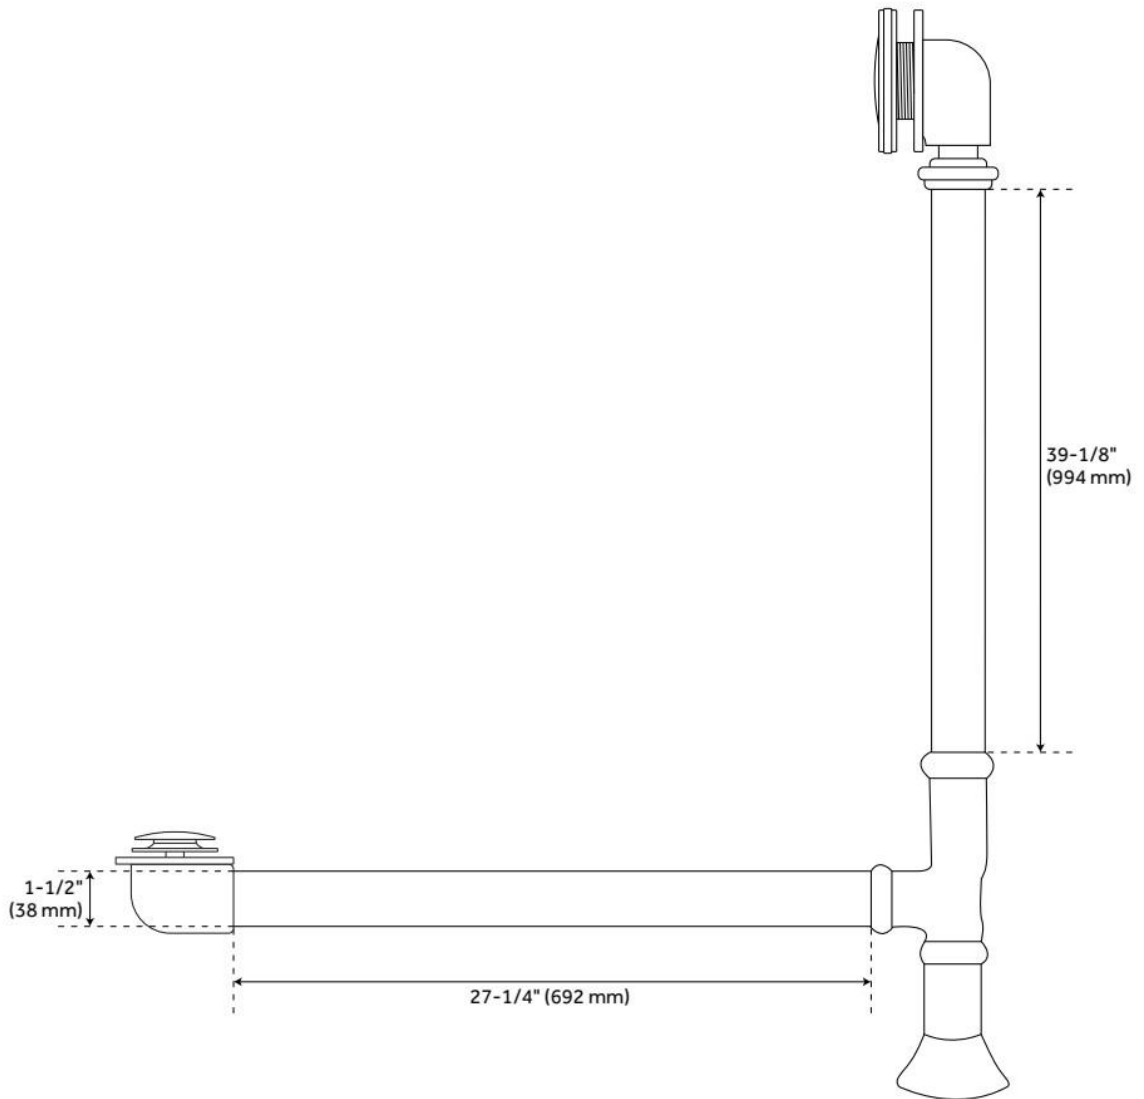

69" ROSALIND ACRYLIC PEDESTAL TUB - ROLLED RIM

SKU: 946173-69-RR

Code: SH480129, SH474317, SH474318, SH474319, SH474320, SH474321, SH474322, SH474323

FEATURES

Tub Material: Acrylic
Product Finish: White
Shape: Oval
Tub Drain Placement: Offset
Drain Included: Optional
Water Depth to Overflow: 14"
Water Capacity (Gallons): 46.76
Built-In Adjusters: Yes
Tub Weight Uncrated (lbs): 100
Optional Accessory: 428473

FEATURES

LISTED ID: 510721, 510720, 510729, 510724

- Product is a Signature Hardware exclusive design.
- Overflow head swivels for use on most tubs, including those with a slanted wall.
- Adjustable overflow can be used on double wall tubs.
- Made from solid brass materials.
- 1-5/16" Thread length dimensions: 27-1/4" L drain pipe, 39-1/8" H overflow pipe. Accommodates tub walls up to 7/8" thick at overflow.
- 2-3/8" thread length dimensions: 27-1/4" L drain pipe, 39-1/8" H overflow pipe. Accommodates tub walls up to 1-3/4" thick at overflow.
- 2-15/16" thread length dimensions: 27-1/4" L drain pipe, 39-1/8" H overflow pipe. Accommodates tub walls up to 2-1/2" thick at overflow.
- 3-11/16" thread length dimensions: 27-1/4" L drain pipe, 39-1/8" H overflow pipe. Accommodates tub walls up to 3-3/8" thick at overflow.
- 4-1/4" thread length dimensions: 27-1/4" L drain pipe, 39-1/8" H overflow pipe. Accommodates tub walls up to 3-3/4" thick at overflow.

REVISED 6/17/2024

EXTENDED POP-UP TUB DRAIN - SWIVEL HEAD - DAISY WHEEL OVERFLOW - 1-1/2" TUBING

SKU: 946608

Code: SH439810, SH439814, SH438544, SH438550, SH439809, SH439797, SH439791, SH439804, SH439800, SH439818, SH439793, SH438545, SH438546, SH439817, SH439803, SH439799, SH439815, SH439801, SH439792, SH439802, SH439806, SH438547, SH439795, SH439819, SH439811, SH439812, SH438548, SH439808, SH439805, SH439796, SH439794, SH438549, SH439813, SH439807, SH439816