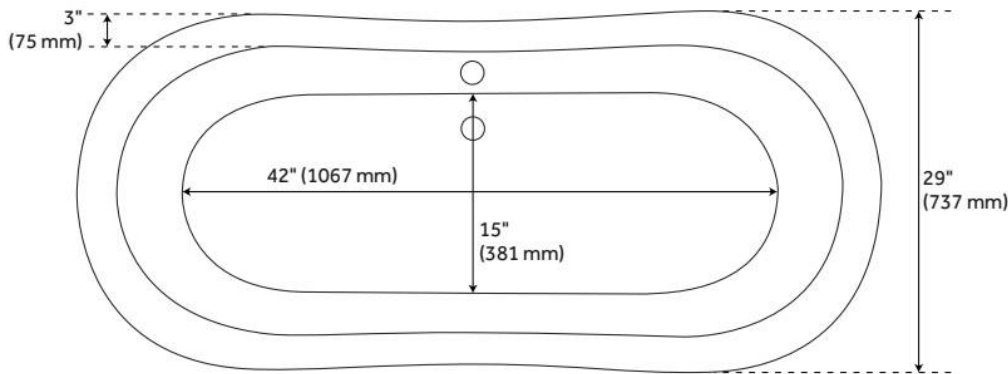

69" ROSALIND ACRYLIC PEDESTAL TUB - ROLLED RIM

SKU: 946173-69-RR

Code: SH480129, SH474317, SH474318, SH474319, SH474320, SH474321, SH474322, SH474323

REVISED 6/19/2024