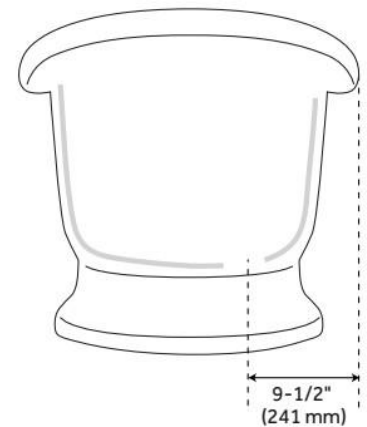

69" ROSALIND ACRYLIC PEDESTAL TUB - ROLLED RIM

SKU: 946173-69-RR

Code: SH480129, SH474317, SH474318, SH474319, SH474320, SH474321, SH474322, SH474323

FEATURES

Tub Material: Acrylic
Product Finish: White
Shape: Oval
Tub Drain Placement: Offset
Drain Included: Optional
Water Depth to Overflow: 14"
Water Capacity (Gallons): 46.76
Built-In Adjusters: Yes
Tub Weight Uncrated (lbs): 100
Optional Accessory: 428473

LISTED ID: SH112088WH, 510720, 510721, 510724, 510729

ADDITIONAL FEATURES

- Formed of two acrylic sheets, partially filled with fiberglass and resin for added durability. All dimensions are ($\pm 1/2$ ").
- Formed of two acrylic sheets, the air between acting as thermal insulator.

REVISED 6/19/2024

69" ROSALIND ACRYLIC PEDESTAL TUB - ROLLED RIM

SKU: 946173-69-RR

Code: SH480129, SH474317, SH474318, SH474319, SH474320, SH474321, SH474322, SH474323

REVISED 6/19/2024

EXTENDED POP-UP TUB DRAIN - SWIVEL HEAD - DAISY WHEEL OVERFLOW - 1-1/2" TUBING

FEATURES

LISTED ID: 510721, 510720, 510729, 510724

- Product is a Signature Hardware exclusive design.
- Overflow head swivels for use on most tubs, including those with a slanted wall.
- Adjustable overflow can be used on double wall tubs.
- Made from solid brass materials.
- 1-5/16" Thread length dimensions: 27-1/4" L drain pipe, 39-1/8" H overflow pipe. Accommodates tub walls up to 7/8" thick at overflow.
- 2-3/8" thread length dimensions: 27-1/4" L drain pipe, 39-1/8" H overflow pipe. Accommodates tub walls up to 1-3/4" thick at overflow.
- 2-15/16" thread length dimensions: 27-1/4" L drain pipe, 39-1/8" H overflow pipe. Accommodates tub walls up to 2-1/2" thick at overflow.
- 3-11/16" thread length dimensions: 27-1/4" L drain pipe, 39-1/8" H overflow pipe. Accommodates tub walls up to 3-3/8" thick at overflow.
- 4-1/4" thread length dimensions: 27-1/4" L drain pipe, 39-1/8" H overflow pipe. Accommodates tub walls up to 3-3/4" thick at overflow.