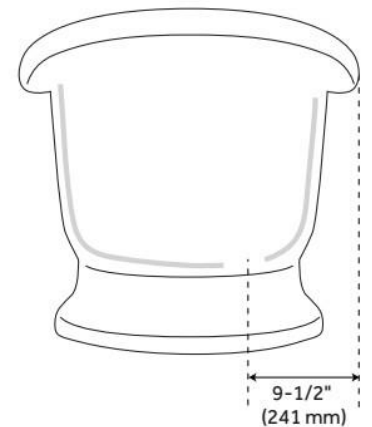

69" ROSALIND ACRYLIC PEDESTAL TUB - TAP DECK

SKU: 946173-69-TD

Code: SH480130, SH474324, SH474325, SH474326, SH474327, SH474328, SH474329, SH474330

REVISED 1/2/2025