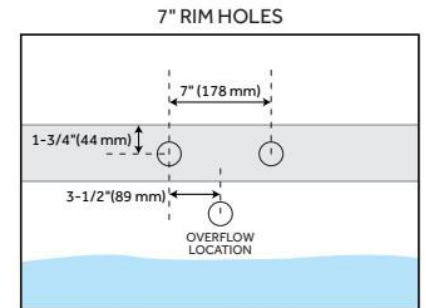

69" ROSALIND ACRYLIC PEDESTAL TUB - TAP DECK

SKU: 946173-69-TD

Code: SH480130, SH474324, SH474325, SH474326, SH474327, SH474328, SH474329, SH474330

REVISED 1/2/2025