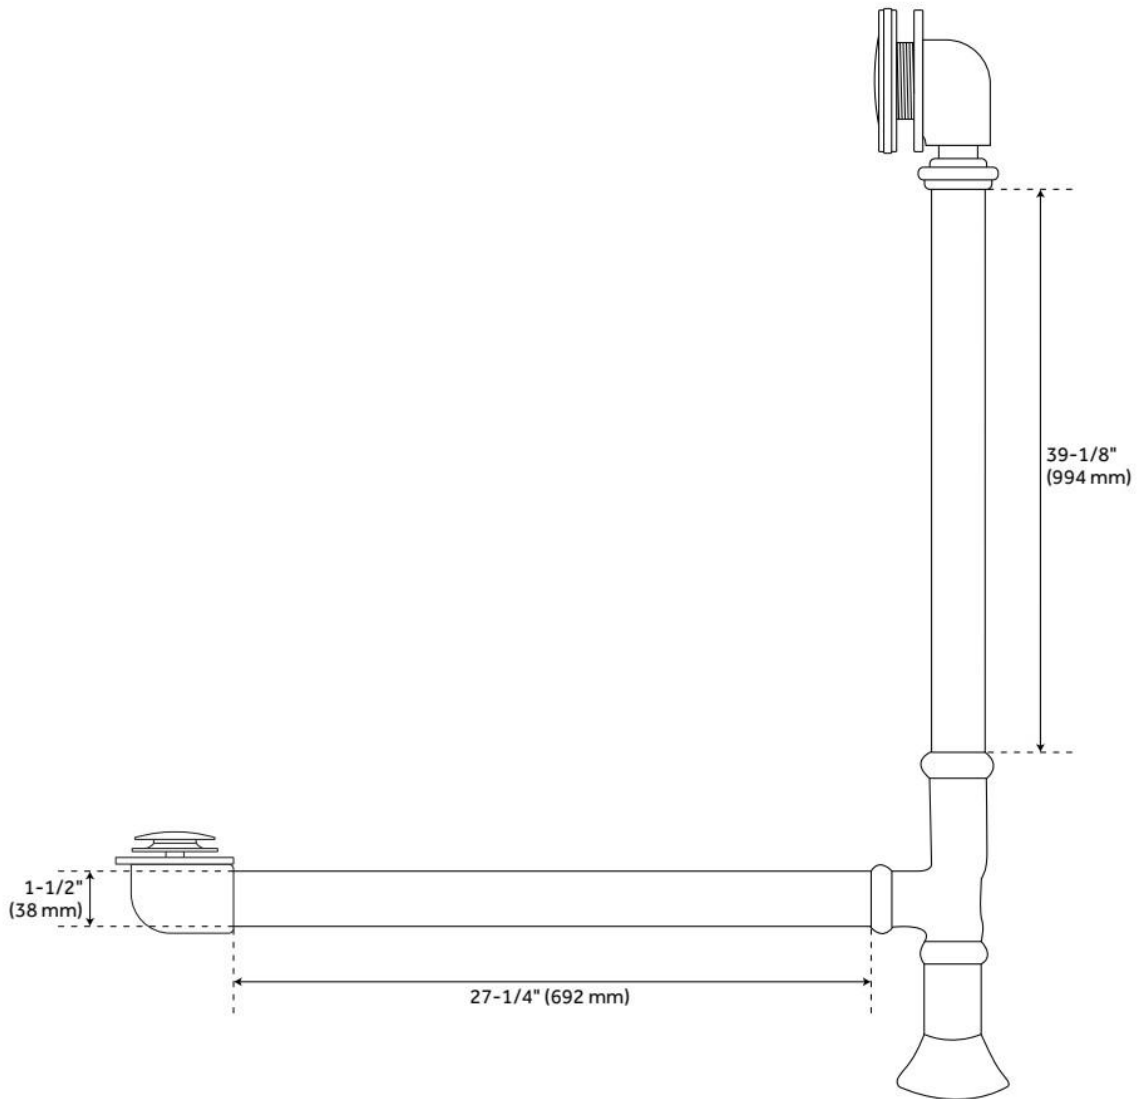

## FEATURES

Tub Material: Acrylic  
Product Finish: White  
Shape: Oval  
Tub Drain Placement: Offset  
Drain Included: Optional  
Water Depth to Overflow: 14"  
Water Capacity (Gallons): 46.76  
Built-In Adjusters: Yes  
Tub Weight Uncrated (lbs): 100  
Optional Accessory: 428473

## FEATURES

LISTED ID: 510721, 510720, 510729, 510724

- Product is a Signature Hardware exclusive design.
- Overflow head swivels for use on most tubs, including those with a slanted wall.
- Adjustable overflow can be used on double wall tubs.
- Made from solid brass materials.
- 1-5/16" Thread length dimensions: 27-1/4" L drain pipe, 39-1/8" H overflow pipe. Accommodates tub walls up to 7/8" thick at overflow.
- 2-3/8" thread length dimensions: 27-1/4" L drain pipe, 39-1/8" H overflow pipe. Accommodates tub walls up to 1-3/4" thick at overflow.
- 2-15/16" thread length dimensions: 27-1/4" L drain pipe, 39-1/8" H overflow pipe. Accommodates tub walls up to 2-1/2" thick at overflow.
- 3-11/16" thread length dimensions: 27-1/4" L drain pipe, 39-1/8" H overflow pipe. Accommodates tub walls up to 3-3/8" thick at overflow.
- 4-1/4" thread length dimensions: 27-1/4" L drain pipe, 39-1/8" H overflow pipe. Accommodates tub walls up to 3-3/4" thick at overflow.

# EXTENDED POP-UP TUB DRAIN - SWIVEL HEAD - DAISY WHEEL OVERFLOW - 1-1/2" TUBING

SKU: 946608

Code: SH439810, SH439814, SH438544, SH438550, SH439809, SH439797, SH439791, SH439804, SH439800, SH439818, SH439793, SH438545, SH438546, SH439817, SH439803, SH439799, SH439815, SH439801, SH439792, SH439802, SH439806, SH438547, SH439795, SH439819, SH439811, SH439812, SH438548, SH439808, SH439805, SH439796, SH439794, SH438549, SH439813, SH439807, SH439816