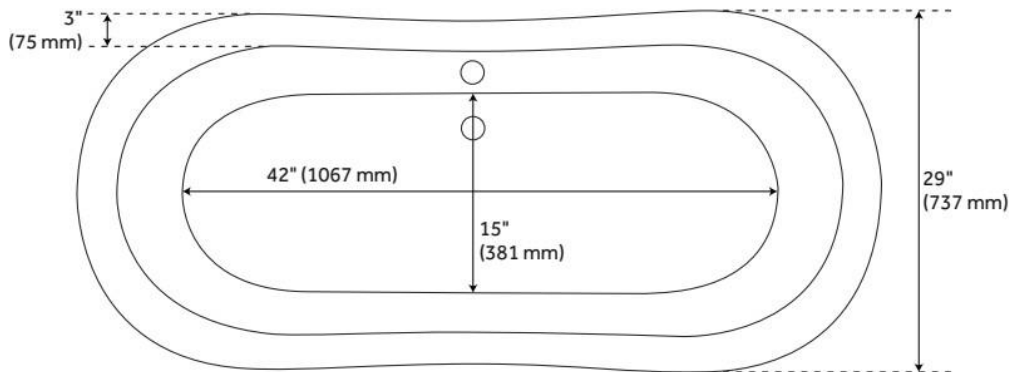

69" ROSALIND ACRYLIC PEDESTAL TUB - TAP DECK

SKU: 946173-69-TD

Code: SH480130, SH474324, SH474325, SH474326, SH474327, SH474328, SH474329, SH474330

REVISED 1/2/2025