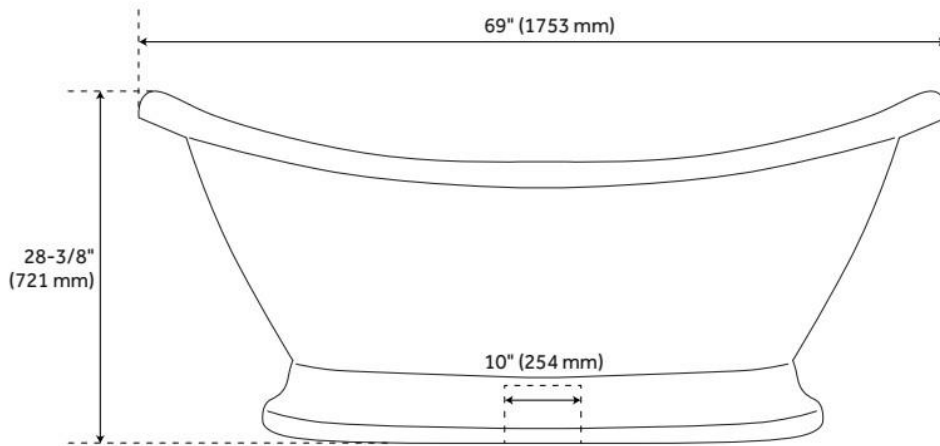

69" ROSALIND ACRYLIC PEDESTAL TUB - TAP DECK

SKU: 946173-69-TD

Code: SH480130, SH474324, SH474325, SH474326, SH474327, SH474328, SH474329, SH474330

REVISED 1/2/2025