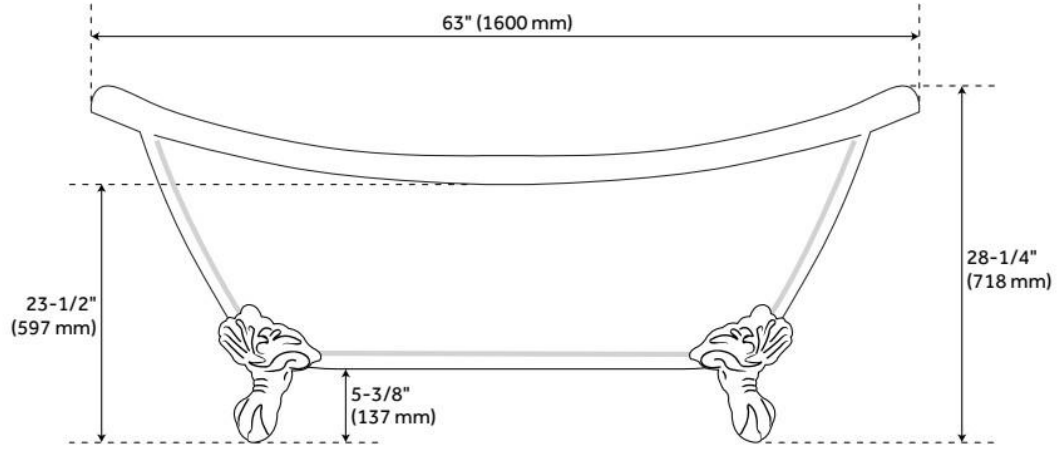

63" ROSALIND ACRYLIC TUB - IMPERIAL FEET - ROLL TOP

SKU: 946174-63-RR

Code: SH481173, SH481175, SH481174, SH481172, SH481178, SH481176, SH481179, SH481177

REVISED 6/28/2024