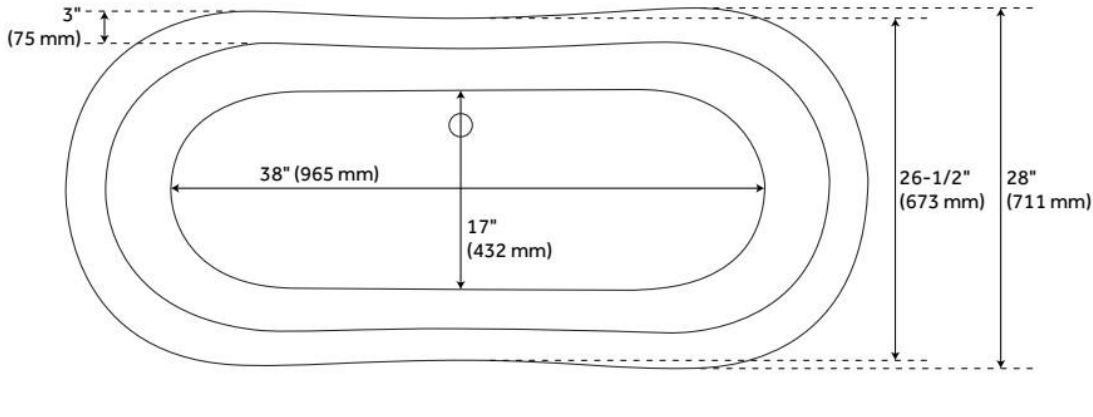

63" ROSALIND ACRYLIC TUB - IMPERIAL FEET - ROLL TOP

SKU: 946174-63-RR

Code: SH481173, SH481175, SH481174, SH481172, SH481178, SH481176, SH481179, SH481177

REVISED 6/28/2024