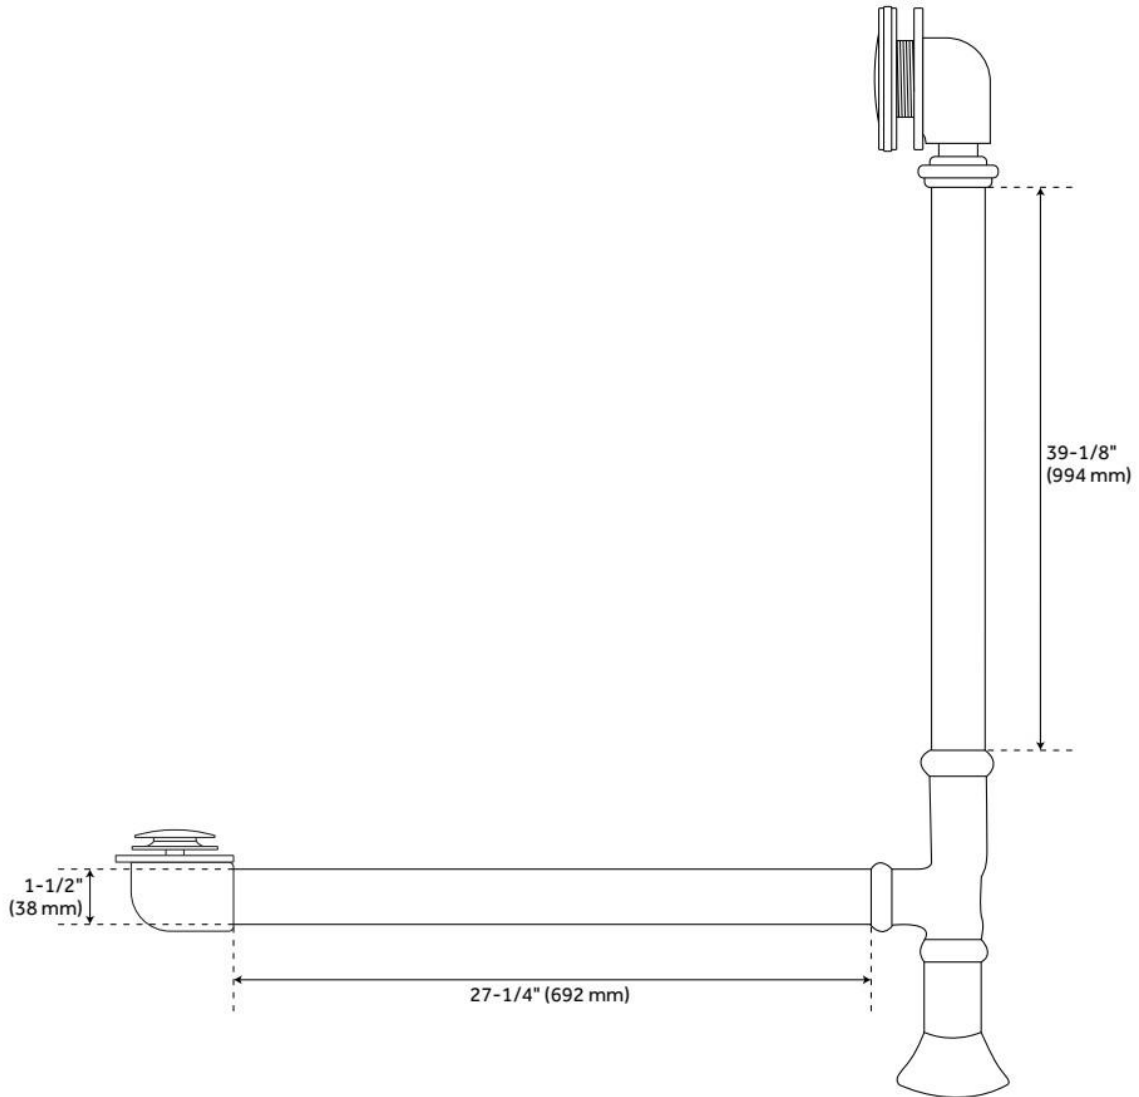

63" ROSALIND ACRYLIC TUB - IMPERIAL FEET - ROLL TOP

SKU: 946174-63-RR

Code: SH481173, SH481175, SH481174, SH481172, SH481178, SH481176, SH481179, SH481177

FEATURES

Tub Material: Acrylic
Product Finish: White
Shape: Oval
Tub Drain Placement: Offset
Drain Included: Optional
Water Depth to Overflow: 13-1/2"
Water Capacity (Gallons): 43.85
Built-In Adjusters: Yes
Tub Weight Uncrated (lbs): 122
Optional Accessory: 428473

FEATURES

LISTED ID: 510721, 510720, 510729, 510724

- Product is a Signature Hardware exclusive design.
- Overflow head swivels for use on most tubs, including those with a slanted wall.
- Adjustable overflow can be used on double wall tubs.
- Made from solid brass materials.
- 1-5/16" Thread length dimensions: 27-1/4" L drain pipe, 39-1/8" H overflow pipe. Accommodates tub walls up to 7/8" thick at overflow.
- 2-3/8" thread length dimensions: 27-1/4" L drain pipe, 39-1/8" H overflow pipe. Accommodates tub walls up to 1-3/4" thick at overflow.
- 2-15/16" thread length dimensions: 27-1/4" L drain pipe, 39-1/8" H overflow pipe. Accommodates tub walls up to 2-1/2" thick at overflow.
- 3-11/16" thread length dimensions: 27-1/4" L drain pipe, 39-1/8" H overflow pipe. Accommodates tub walls up to 3-3/8" thick at overflow.
- 4-1/4" thread length dimensions: 27-1/4" L drain pipe, 39-1/8" H overflow pipe. Accommodates tub walls up to 3-3/4" thick at overflow.

REVISED 7/30/2024

EXTENDED POP-UP TUB DRAIN - SWIVEL HEAD - DAISY WHEEL OVERFLOW - 1-1/2" TUBING

SKU: 946608

Code: SH439810, SH439814, SH438544, SH438550, SH439809, SH439797, SH439791, SH439804, SH439800, SH439818, SH439793, SH438545, SH438546, SH439817, SH439803, SH439799, SH439815, SH439801, SH439792, SH439802, SH439806, SH438547, SH439795, SH439819, SH439811, SH439812, SH438548, SH439808, SH439805, SH439796, SH439794, SH438549, SH439813, SH439807, SH439816