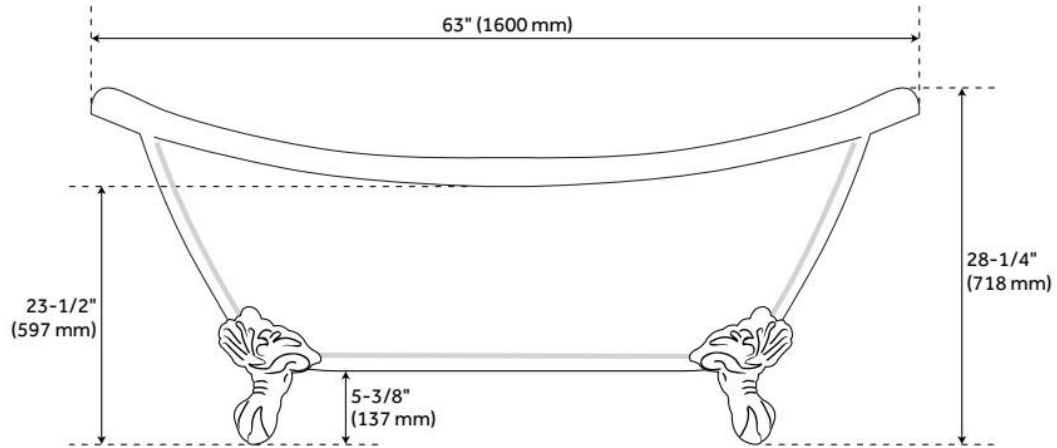

63" ROSALIND ACRYLIC TUB - IMPERIAL FEET - ROLL TOP

SKU: 946174-63-RR

Code: SH481173, SH481175, SH481174, SH481172, SH481178, SH481176, SH481179, SH481177

FEATURES

Tub Material: Acrylic
Product Finish: White
Shape: Oval
Tub Drain Placement: Offset
Drain Included: Optional
Water Depth to Overflow: 13-1/2"
Water Capacity (Gallons): 43.85
Built-In Adjusters: Yes
Tub Weight Uncrated (lbs): 122
Optional Accessory: 428473

LISTED ID: 510724, 510721, SH112089WH

ADDITIONAL FEATURES

- All dimensions are ($\pm 1/2$ ").
- Formed of two acrylic sheets, partially filled with fiberglass and resin for added durability.

REVISED 7/31/2024

63" ROSALIND ACRYLIC TUB - IMPERIAL FEET - ROLL TOP

SKU: 946174-63-RR

Code: SH481173, SH481175, SH481174, SH481172, SH481178, SH481176, SH481179, SH481177

REVISED 7/31/2024

EXTENDED POP-UP TUB DRAIN - SWIVEL HEAD - DAISY WHEEL OVERFLOW - 1-1/2" TUBING

FEATURES

LISTED ID: 510721, 510720, 510729, 510724

- Product is a Signature Hardware exclusive design.
- Overflow head swivels for use on most tubs, including those with a slanted wall.
- Adjustable overflow can be used on double wall tubs.
- Made from solid brass materials.
- 1-5/16" Thread length dimensions: 27-1/4" L drain pipe, 39-1/8" H overflow pipe. Accommodates tub walls up to 7/8" thick at overflow.
- 2-3/8" thread length dimensions: 27-1/4" L drain pipe, 39-1/8" H overflow pipe. Accommodates tub walls up to 1-3/4" thick at overflow.
- 2-15/16" thread length dimensions: 27-1/4" L drain pipe, 39-1/8" H overflow pipe. Accommodates tub walls up to 2-1/2" thick at overflow.
- 3-11/16" thread length dimensions: 27-1/4" L drain pipe, 39-1/8" H overflow pipe. Accommodates tub walls up to 3-3/8" thick at overflow.
- 4-1/4" thread length dimensions: 27-1/4" L drain pipe, 39-1/8" H overflow pipe. Accommodates tub walls up to 3-3/4" thick at overflow.