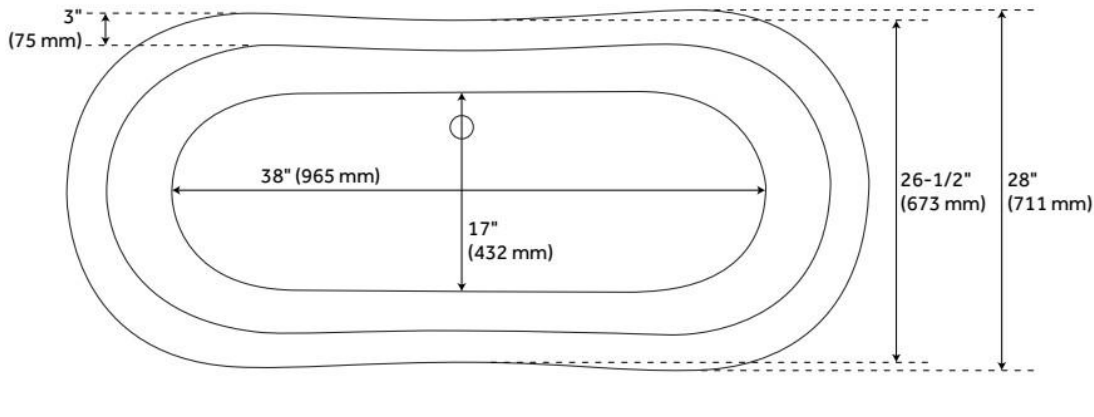

63" ROSALIND ACRYLIC TUB - IMPERIAL FEET - ROLL TOP

SKU: 946174-63-RR

Code: SH481173, SH481175, SH481174, SH481172, SH481178, SH481176, SH481179, SH481177

FEATURES

Tub Material: Acrylic
Product Finish: White
Shape: Oval
Tub Drain Placement: Offset
Drain Included: Optional
Water Depth to Overflow: 13-1/2"
Water Capacity (Gallons): 43.85
Built-In Adjusters: Yes
Tub Weight Uncrated (lbs): 122
Optional Accessory: 428473

LISTED ID: 510724, 510721, SH112089WH

ADDITIONAL FEATURES

- All dimensions are ($\pm 1/2$ ").
- Formed of two acrylic sheets, partially filled with fiberglass and resin for added durability.

REVISED 7/31/2024

63" ROSALIND ACRYLIC TUB - IMPERIAL FEET - ROLL TOP

SKU: 946174-63-RR

Code: SH481173, SH481175, SH481174, SH481172, SH481178, SH481176, SH481179, SH481177

REVISED 7/31/2024

EXTENDED POP-UP TUB DRAIN - SWIVEL HEAD - DAISY WHEEL OVERFLOW - 1-1/2" TUBING

FEATURES

LISTED ID: 510721, 510720, 510729, 510724

- Product is a Signature Hardware exclusive design.
- Overflow head swivels for use on most tubs, including those with a slanted wall.
- Adjustable overflow can be used on double wall tubs.
- Made from solid brass materials.
- 1-5/16" Thread length dimensions: 27-1/4" L drain pipe, 39-1/8" H overflow pipe. Accommodates tub walls up to 7/8" thick at overflow.
- 2-3/8" thread length dimensions: 27-1/4" L drain pipe, 39-1/8" H overflow pipe. Accommodates tub walls up to 1-3/4" thick at overflow.
- 2-15/16" thread length dimensions: 27-1/4" L drain pipe, 39-1/8" H overflow pipe. Accommodates tub walls up to 2-1/2" thick at overflow.
- 3-11/16" thread length dimensions: 27-1/4" L drain pipe, 39-1/8" H overflow pipe. Accommodates tub walls up to 3-3/8" thick at overflow.
- 4-1/4" thread length dimensions: 27-1/4" L drain pipe, 39-1/8" H overflow pipe. Accommodates tub walls up to 3-3/4" thick at overflow.