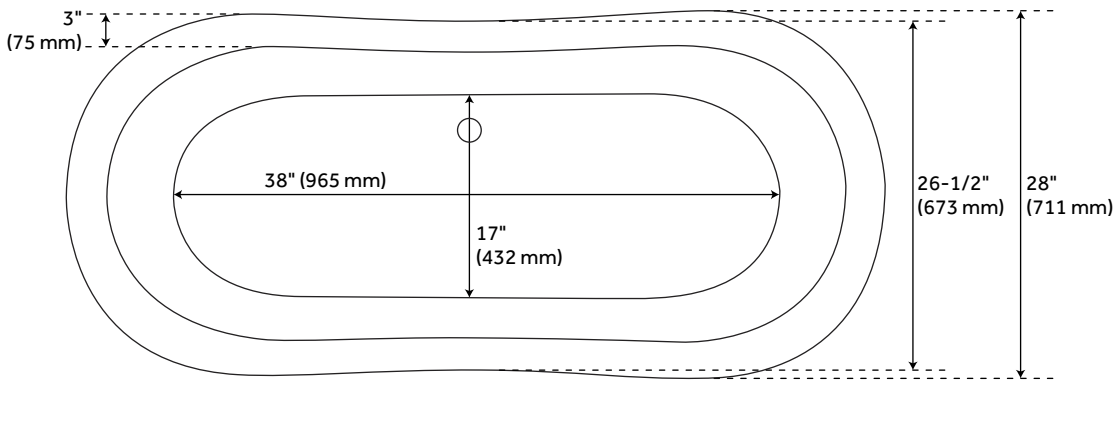

63" ROSALIND ACRYLIC TUB - IMPERIAL FEET - ROLL TOP

SKU: 946174-63-RR

Code: SH481173, SH481175, SH481174, SH481172, SH481178, SH481176, SH481179, SH481177

FEATURES

Design: Traditional
Product Finish: White
Length: 63"
Width: 28"
Height: 28-1/4"
Exterior Treatment: Smooth
Interior Treatment: Smooth
Faucet Included: No
Shape: Oval
Feet Material: Cast Aluminum
Tub Overflow: Yes
Tub Material: Acrylic
Tub Interior Length: 38"
Tub Interior Width: 17"
Feet Type: Imperial
Tap Deck: No
Faucet Drillings: Roll Top - No Drillings
Built-In Adjusters: Yes
Tub Weight Uncrated (lbs): 122

REVISED 3/28/2023

63" ROSALIND ACRYLIC TUB - IMPERIAL FEET - ROLL TOP

SKU: 946174-63-RR

Code: SH481173, SH481175, SH481174, SH481172, SH481178, SH481176, SH481179, SH481177

ADDITIONAL FEATURES

- All dimensions are ($\pm 1/2$ ").
- Formed of two acrylic sheets, partially filled with fiberglass and resin for added durability.

REVISED 3/28/2023

63" ROSALIND ACRYLIC TUB - ROLL-TOP - IMPERIAL FEET

SKU: 946174-63-RR

All dimensions and specifications are nominal and may vary. Use actual products for accuracy in critical situations.