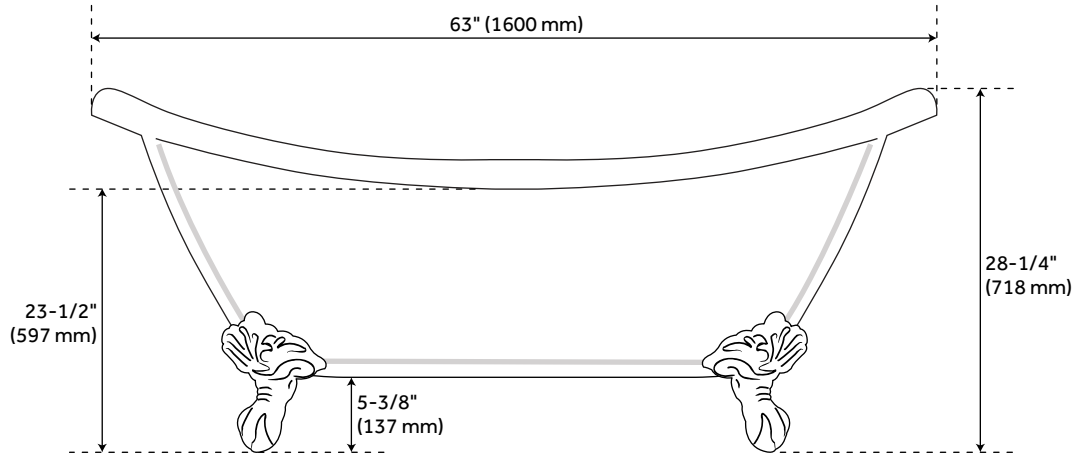

63" ROSALIND ACRYLIC TUB - IMPERIAL FEET - ROLL TOP

SKU: 946174-63-RR

Code: SH481173, SH481175, SH481174, SH481172, SH481178, SH481176, SH481179, SH481177

FEATURES

Design: Traditional
Product Finish: White
Length: 63"
Width: 28"
Height: 28-1/4"
Exterior Treatment: Smooth
Interior Treatment: Smooth
Faucet Included: No
Shape: Oval
Feet Material: Cast Aluminum
Tub Overflow: Yes
Tub Material: Acrylic
Tub Interior Length: 38"
Tub Interior Width: 17"
Feet Type: Imperial
Tap Deck: No
Faucet Drillings: Roll Top - No Drillings
Built-In Adjusters: Yes
Tub Weight Uncrated (lbs): 122

REVISED 3/28/2023

63" ROSALIND ACRYLIC TUB - IMPERIAL FEET - ROLL TOP

SKU: 946174-63-RR

Code: SH481173, SH481175, SH481174, SH481172, SH481178, SH481176, SH481179, SH481177

ADDITIONAL FEATURES

- All dimensions are ($\pm 1/2$ ").
- Formed of two acrylic sheets, partially filled with fiberglass and resin for added durability.

REVISED 3/28/2023

63" ROSALIND ACRYLIC TUB - ROLL-TOP - IMPERIAL FEET

SKU: 946174-63-RR

All dimensions and specifications are nominal and may vary. Use actual products for accuracy in critical situations.