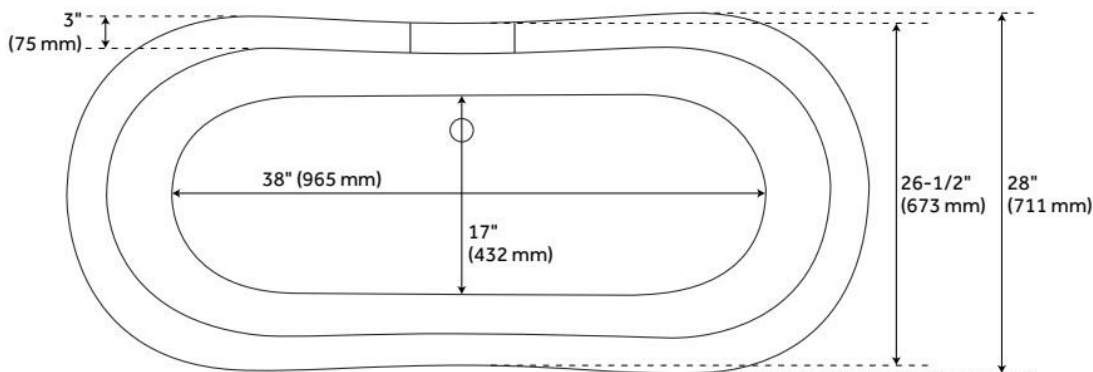

63" ROSALIND ACRYLIC CLAWFOOT TUB - IMPERIAL FEET - TAP DECK - NO HOLES

SKU: 946174-63-T

Code: SH475759, SH475761, SH475763, SH475765, SH480025, SH480023, SH480018

REVISED 6/19/2024