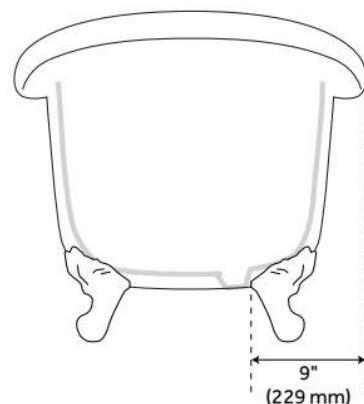

## FEATURES

Tub Material: Acrylic  
Product Finish: White  
Shape: Oval  
Tub Drain Placement: Offset  
Drain Included: Optional  
Water Depth to Overflow: 13"  
Water Capacity (Gallons): 43.85  
Built-In Adjusters: Yes  
Tub Weight Uncrated (lbs): 100  
Optional Accessory: 428473

## ADDITIONAL FEATURES

- All dimensions are ( $\pm 1/2$ ").
- Formed of two acrylic sheets, partially filled with fiberglass and resin for added durability.

REVISED 6/19/2024

# 63" ROSALIND ACRYLIC CLAWFOOT TUB - IMPERIAL FEET - TAP DECK - NO HOLES

SKU: 946174-63-T

Code: SH475759, SH475761, SH475763, SH475765, SH480025, SH480023, SH480018

REVISED 6/19/2024

## FEATURES

LISTED ID: 510721, 510720, 510729, 510724

- Product is a Signature Hardware exclusive design.
- Overflow head swivels for use on most tubs, including those with a slanted wall.
- Adjustable overflow can be used on double wall tubs.
- Made from solid brass materials.
- 1-5/16" Thread length dimensions: 27-1/4" L drain pipe, 39-1/8" H overflow pipe. Accommodates tub walls up to 7/8" thick at overflow.
- 2-3/8" thread length dimensions: 27-1/4" L drain pipe, 39-1/8" H overflow pipe. Accommodates tub walls up to 1-3/4" thick at overflow.
- 2-15/16" thread length dimensions: 27-1/4" L drain pipe, 39-1/8" H overflow pipe. Accommodates tub walls up to 2-1/2" thick at overflow.
- 3-11/16" thread length dimensions: 27-1/4" L drain pipe, 39-1/8" H overflow pipe. Accommodates tub walls up to 3-3/8" thick at overflow.
- 4-1/4" thread length dimensions: 27-1/4" L drain pipe, 39-1/8" H overflow pipe. Accommodates tub walls up to 3-3/4" thick at overflow.