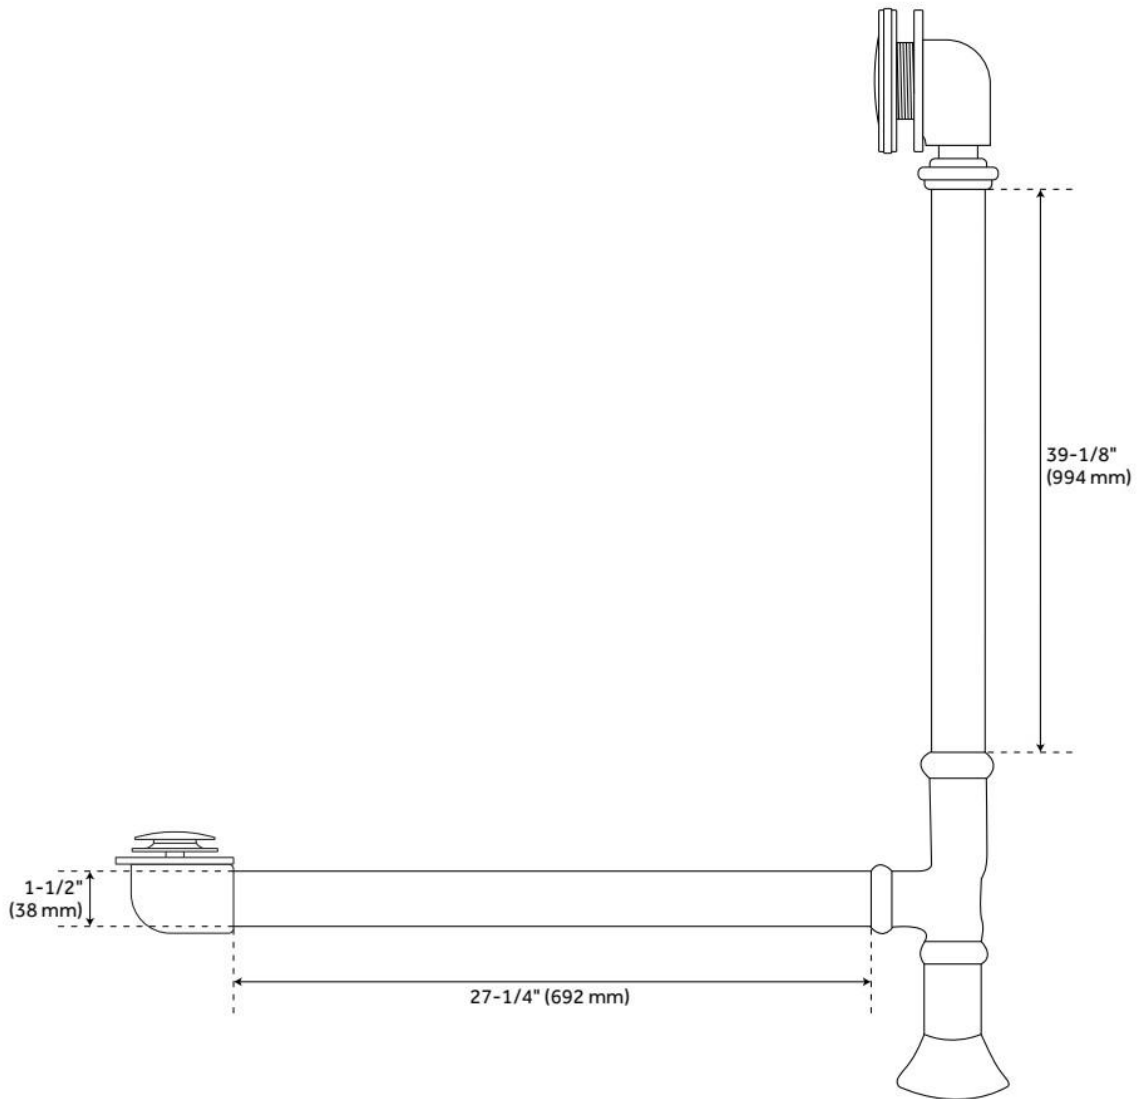

## FEATURES

Tub Material: Acrylic  
Product Finish: White  
Shape: Oval  
Tub Drain Placement: Offset  
Drain Included: Optional  
Water Depth to Overflow: 13"  
Water Capacity (Gallons): 43.85  
Built-In Adjusters: Yes  
Tub Weight Uncrated (lbs): 100  
Optional Accessory: 428473

## FEATURES

LISTED ID: 510721, 510720, 510729, 510724

- Product is a Signature Hardware exclusive design.
- Overflow head swivels for use on most tubs, including those with a slanted wall.
- Adjustable overflow can be used on double wall tubs.
- Made from solid brass materials.
- 1-5/16" Thread length dimensions: 27-1/4" L drain pipe, 39-1/8" H overflow pipe. Accommodates tub walls up to 7/8" thick at overflow.
- 2-3/8" thread length dimensions: 27-1/4" L drain pipe, 39-1/8" H overflow pipe. Accommodates tub walls up to 1-3/4" thick at overflow.
- 2-15/16" thread length dimensions: 27-1/4" L drain pipe, 39-1/8" H overflow pipe. Accommodates tub walls up to 2-1/2" thick at overflow.
- 3-11/16" thread length dimensions: 27-1/4" L drain pipe, 39-1/8" H overflow pipe. Accommodates tub walls up to 3-3/8" thick at overflow.
- 4-1/4" thread length dimensions: 27-1/4" L drain pipe, 39-1/8" H overflow pipe. Accommodates tub walls up to 3-3/4" thick at overflow.

# EXTENDED POP-UP TUB DRAIN - SWIVEL HEAD - DAISY WHEEL OVERFLOW - 1-1/2" TUBING

SKU: 946608

Code: SH439810, SH439814, SH438544, SH438550, SH439809, SH439797, SH439791, SH439804, SH439800, SH439818, SH439793, SH438545, SH438546, SH439817, SH439803, SH439799, SH439815, SH439801, SH439792, SH439802, SH439806, SH438547, SH439795, SH439819, SH439811, SH439812, SH438548, SH439808, SH439805, SH439796, SH439794, SH438549, SH439813, SH439807, SH439816