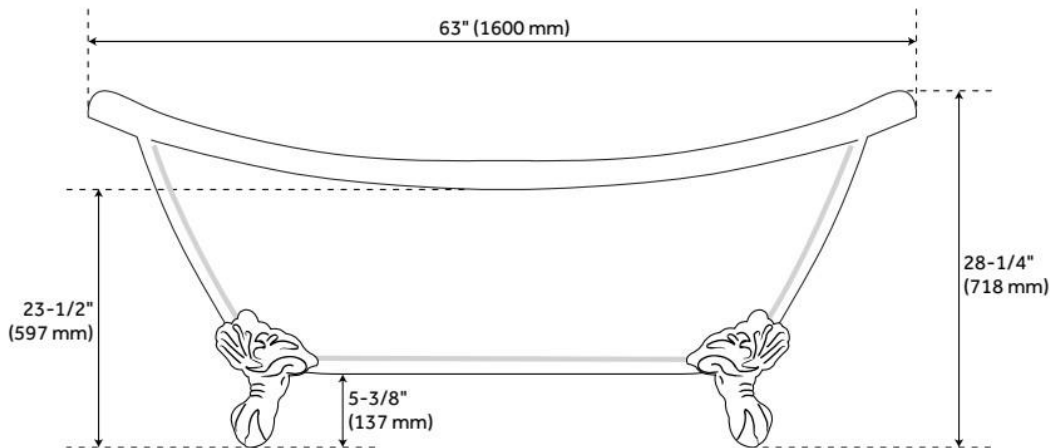

63" ROSALIND ACRYLIC CLAWFOOT TUB - IMPERIAL FEET - TAP DECK - NO HOLES

SKU: 946174-63-T

Code: SH475759, SH475761, SH475763, SH475765, SH480025, SH480023, SH480018

REVISED 6/19/2024