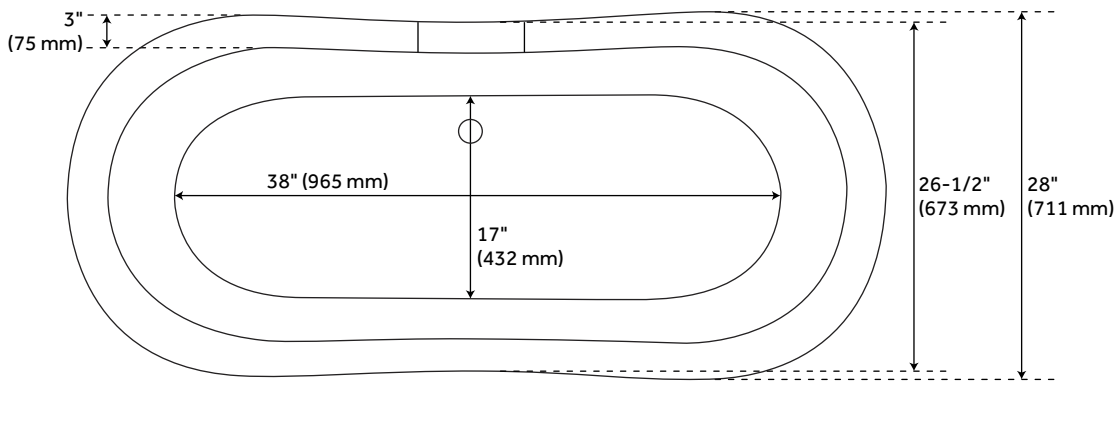

63" ROSALIND ACRYLIC CLAWFOOT TUB - IMPERIAL FEET - TAP DECK - NO HOLES

SKU: 946174-63-T

Code: SH475759, SH475761, SH475763, SH475765, SH480025, SH480023, SH480018

FEATURES

Design: Traditional
Product Finish: White
Length: 63"
Width: 28"
Height: 28-1/4"
Exterior Treatment: Smooth
Interior Treatment: Smooth
Faucet Included: No
Shape: Oval
Water Depth to Rim: 15-1/2"
Feet Material: Cast Aluminum
Tub Overflow: Optional
Tub Material: Acrylic
Tub Interior Length: 38"
Tub Interior Width: 17"
Feet Type: Imperial
Tap Deck: Yes
Faucet Drillings: Tap Deck - No Drillings
Water Capacity (Gallons): 36
Built-In Adjusters: Yes
Tub Weight Uncrated (lbs): 100

REVISED 3/28/2023

63" ROSALIND ACRYLIC CLAWFOOT TUB - IMPERIAL FEET - TAP DECK - NO HOLES

SKU: 946174-63-T

Code: SH475759, SH475761, SH475763, SH475765, SH480025, SH480023, SH480018

ADDITIONAL FEATURES

- Formed of two acrylic sheets, partially filled with fiberglass and resin for added durability.
- Tubs ordered without an overflow drain will not have an overflow hole.

REVISED 3/28/2023

63" ROSALIND ACRYLIC TUB - TAP DECK - NO HOLES - IMPERIAL FEET

SKU: 946174-63-T

All dimensions and specifications are nominal and may vary. Use actual products for accuracy in critical situations.