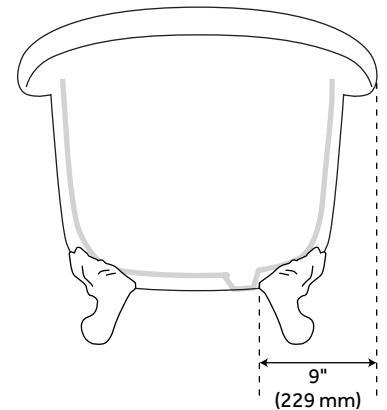

63" ROSALIND ACRYLIC CLAWFOOT TUB - IMPERIAL FEET - TAP DECK - NO HOLES

SKU: 946174-63-T

Code: SH475759, SH475761, SH475763, SH475765, SH480025, SH480023, SH480018

FEATURES

Design: Traditional
Product Finish: White
Length: 63"
Width: 28"
Height: 28-1/4"
Exterior Treatment: Smooth
Interior Treatment: Smooth
Faucet Included: No
Shape: Oval
Water Depth to Rim: 15-1/2"
Feet Material: Cast Aluminum
Tub Overflow: Optional
Tub Material: Acrylic
Tub Interior Length: 38"
Tub Interior Width: 17"
Feet Type: Imperial
Tap Deck: Yes
Faucet Drillings: Tap Deck - No Drillings
Water Capacity (Gallons): 36
Built-In Adjusters: Yes
Tub Weight Uncrated (lbs): 100

REVISED 3/28/2023

63" ROSALIND ACRYLIC CLAWFOOT TUB - IMPERIAL FEET - TAP DECK - NO HOLES

SKU: 946174-63-T

Code: SH475759, SH475761, SH475763, SH475765, SH480025, SH480023, SH480018

ADDITIONAL FEATURES

- Formed of two acrylic sheets, partially filled with fiberglass and resin for added durability.
- Tubs ordered without an overflow drain will not have an overflow hole.

REVISED 3/28/2023

63" ROSALIND ACRYLIC TUB - TAP DECK - NO HOLES - IMPERIAL FEET

SKU: 946174-63-T

All dimensions and specifications are nominal and may vary. Use actual products for accuracy in critical situations.