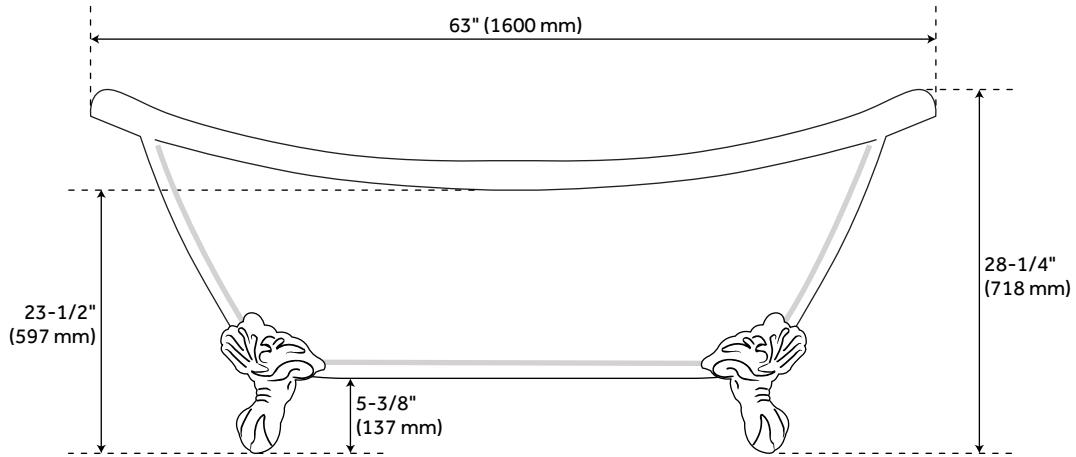

63" ROSALIND ACRYLIC CLAWFOOT TUB - IMPERIAL FEET - TAP DECK - NO HOLES

SKU: 946174-63-T

Code: SH475759, SH475761, SH475763, SH475765, SH480025, SH480023, SH480018

FEATURES

Design: Traditional
Product Finish: White
Length: 63"
Width: 28"
Height: 28-1/4"
Exterior Treatment: Smooth
Interior Treatment: Smooth
Faucet Included: No
Shape: Oval
Water Depth to Rim: 15-1/2"
Feet Material: Cast Aluminum
Tub Overflow: Optional
Tub Material: Acrylic
Tub Interior Length: 38"
Tub Interior Width: 17"
Feet Type: Imperial
Tap Deck: Yes
Faucet Drillings: Tap Deck - No Drillings
Water Capacity (Gallons): 36
Built-In Adjusters: Yes
Tub Weight Uncrated (lbs): 100

REVISED 3/28/2023

63" ROSALIND ACRYLIC CLAWFOOT TUB - IMPERIAL FEET - TAP DECK - NO HOLES

SKU: 946174-63-T

Code: SH475759, SH475761, SH475763, SH475765, SH480025, SH480023, SH480018

ADDITIONAL FEATURES

- Formed of two acrylic sheets, partially filled with fiberglass and resin for added durability.
- Tubs ordered without an overflow drain will not have an overflow hole.

REVISED 3/28/2023

63" ROSALIND ACRYLIC TUB - TAP DECK - NO HOLES - IMPERIAL FEET

SKU: 946174-63-T

All dimensions and specifications are nominal and may vary. Use actual products for accuracy in critical situations.