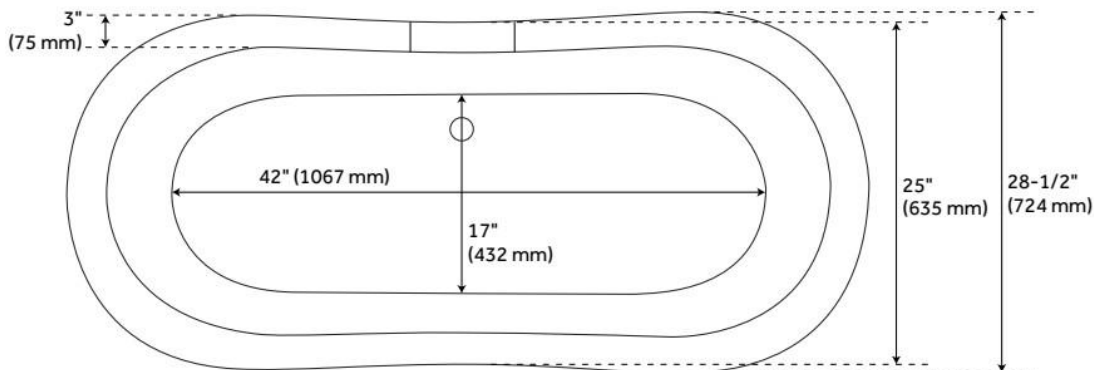

69" ROSALIND ACRYLIC CLAWFOOT TUB - IMPERIAL FEET - TAP DECK - NO HOLES

SKU: 946174-69-T

Code: SH475766, SH475768, SH475770, SH475772, SH480137, SH480134, SH480142, SH480131

REVISED 6/17/2024