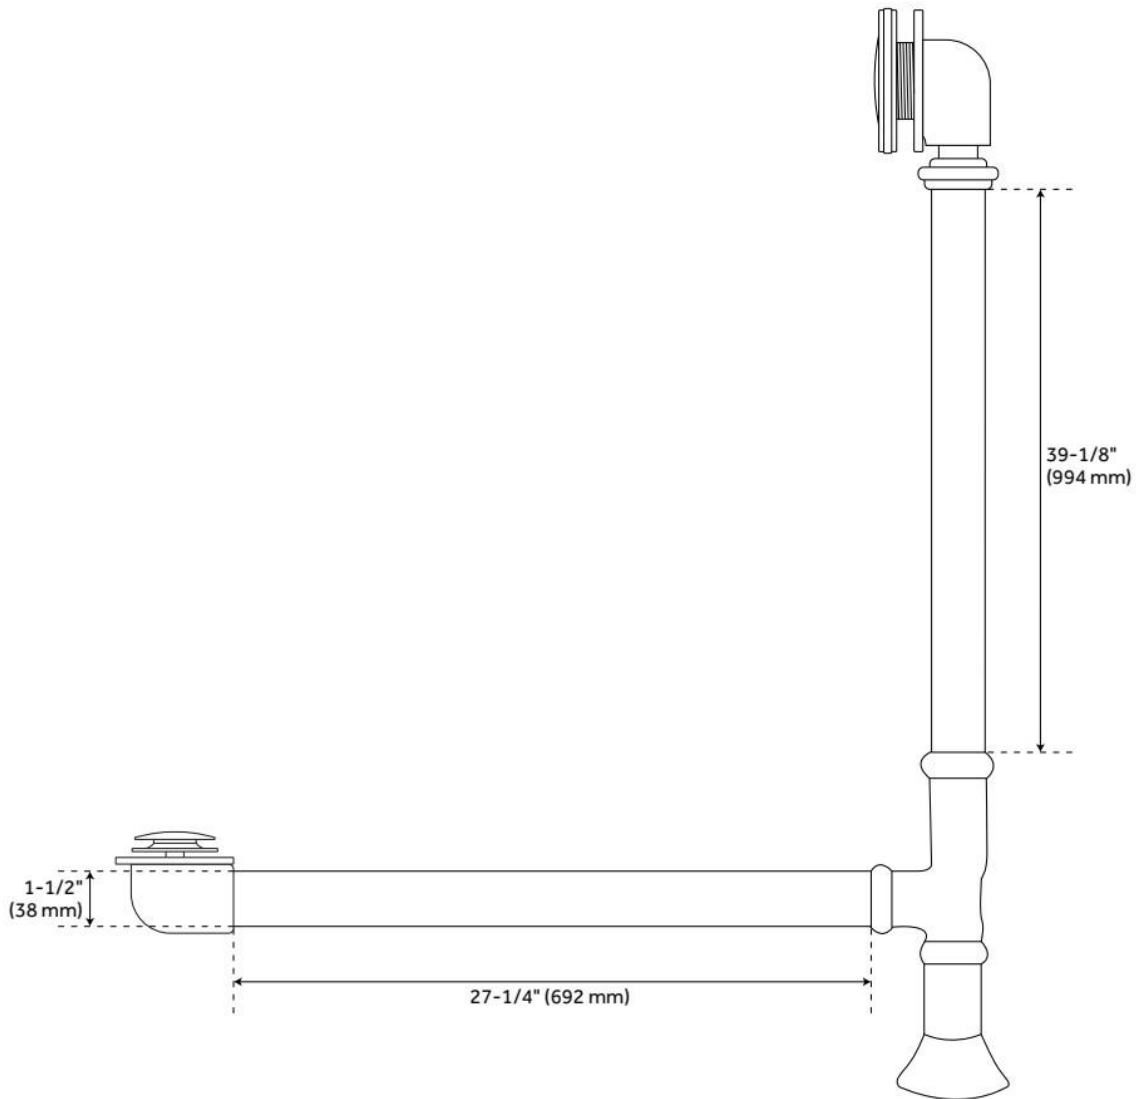

## FEATURES

Tub Material: Acrylic  
Product Finish: White  
Shape: Oval  
Tub Drain Placement: Offset  
Drain Included: Optional  
Water Depth to Overflow: 14"  
Water Capacity (Gallons): 46.76  
Built-In Adjusters: Yes  
Tub Weight Uncrated (lbs): 100  
Optional Accessory: 428473

## FEATURES

LISTED ID: 510721, 510720, 510729, 510724

- Product is a Signature Hardware exclusive design.
- Overflow head swivels for use on most tubs, including those with a slanted wall.
- Adjustable overflow can be used on double wall tubs.
- Made from solid brass materials.
- 1-5/16" Thread length dimensions: 27-1/4" L drain pipe, 39-1/8" H overflow pipe. Accommodates tub walls up to 7/8" thick at overflow.
- 2-3/8" thread length dimensions: 27-1/4" L drain pipe, 39-1/8" H overflow pipe. Accommodates tub walls up to 1-3/4" thick at overflow.
- 2-15/16" thread length dimensions: 27-1/4" L drain pipe, 39-1/8" H overflow pipe. Accommodates tub walls up to 2-1/2" thick at overflow.
- 3-11/16" thread length dimensions: 27-1/4" L drain pipe, 39-1/8" H overflow pipe. Accommodates tub walls up to 3-3/8" thick at overflow.
- 4-1/4" thread length dimensions: 27-1/4" L drain pipe, 39-1/8" H overflow pipe. Accommodates tub walls up to 3-3/4" thick at overflow.

# EXTENDED POP-UP TUB DRAIN - SWIVEL HEAD - DAISY WHEEL OVERFLOW - 1-1/2" TUBING

SKU: 946608

Code: SH439810, SH439814, SH438544, SH438550, SH439809, SH439797, SH439791, SH439804, SH439800, SH439818, SH439793, SH438545, SH438546, SH439817, SH439803, SH439799, SH439815, SH439801, SH439792, SH439802, SH439806, SH438547, SH439795, SH439819, SH439811, SH439812, SH438548, SH439808, SH439805, SH439796, SH439794, SH438549, SH439813, SH439807, SH439816