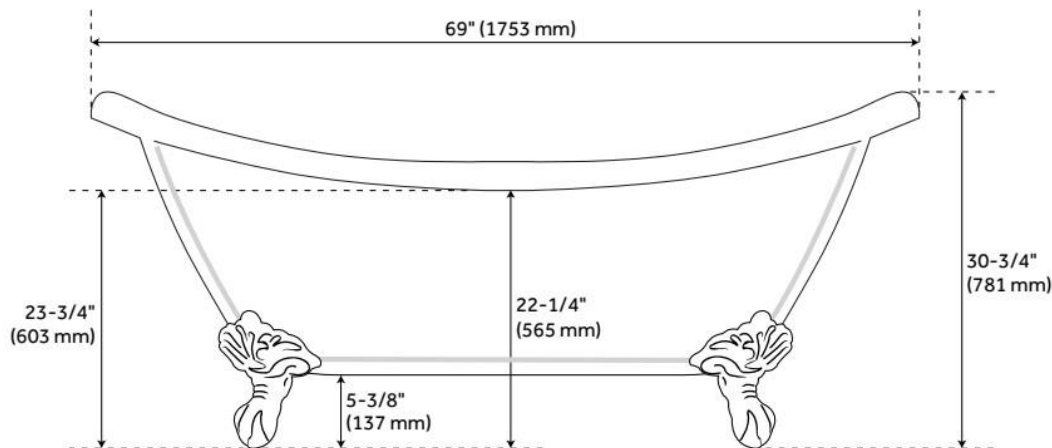

69" ROSALIND ACRYLIC CLAWFOOT TUB - IMPERIAL FEET - TAP DECK - NO HOLES

SKU: 946174-69-T

Code: SH475766, SH475768, SH475770, SH475772, SH480137, SH480134, SH480142, SH480131

REVISED 6/17/2024