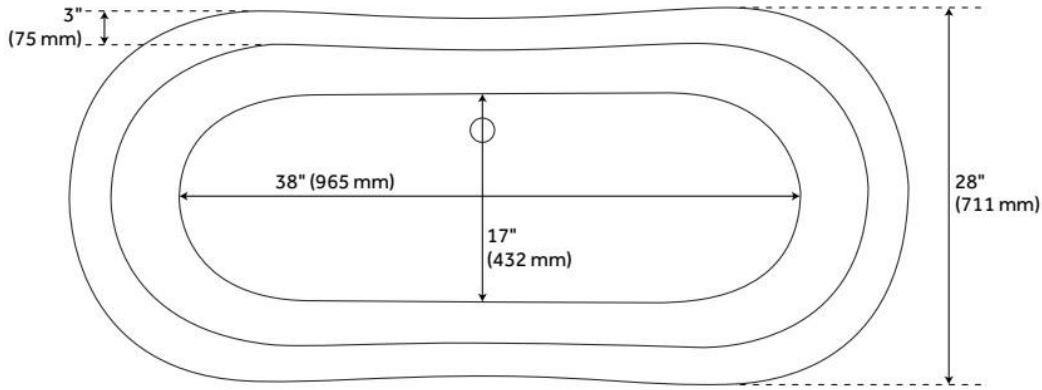

63" ROSALIND ACRYLIC TUB - LION PAW FEET - ROLL TOP

SKU: 946175-63-RR

Code: SH481182, SH481185, SH481184, SH481180, SH481181, SH481183

REVISED 7/31/2024