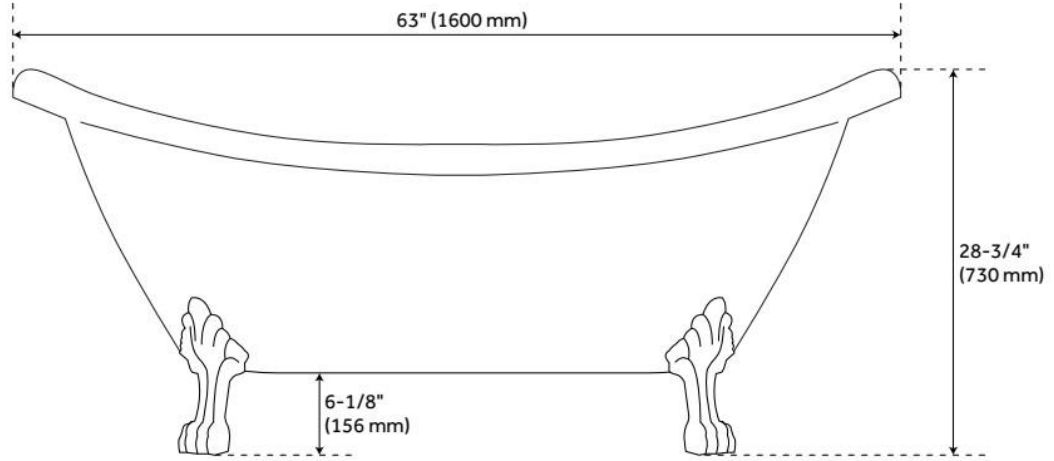

63" ROSALIND ACRYLIC TUB - LION PAW FEET - ROLL TOP

SKU: 946175-63-RR

Code: SH481182, SH481185, SH481184, SH481180, SH481181, SH481183

REVISED 7/31/2024