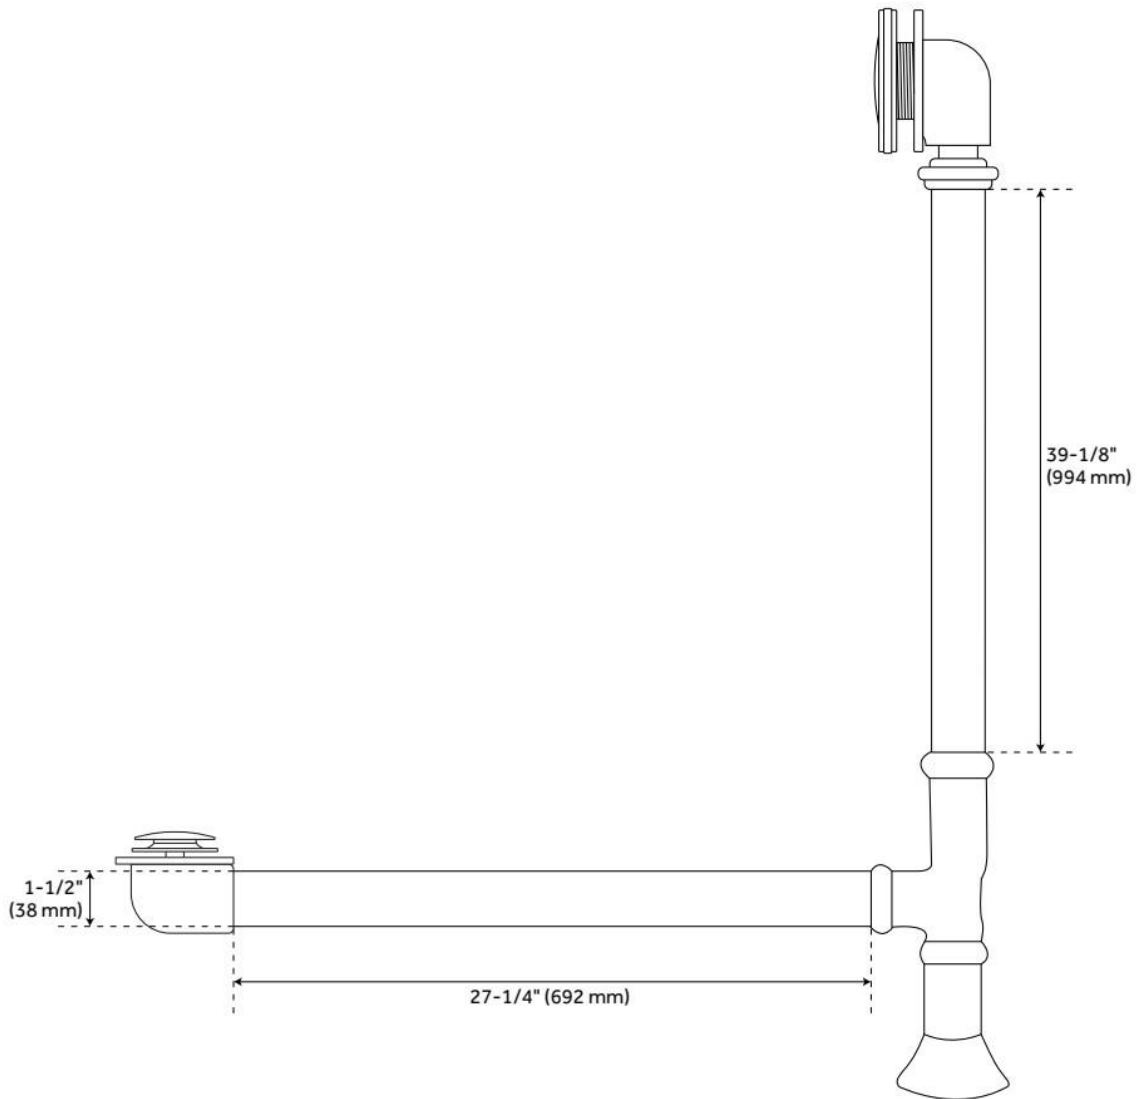

## FEATURES

Tub Material: Acrylic  
Product Finish: White  
Shape: Oval  
Tub Drain Placement: Offset Drain  
Included: Optional  
Water Depth to Overflow: 13-1/2"  
Water Capacity (Gallons): 43.85  
Built-In Adjusters: Yes  
Tub Weight Uncrated (lbs): 122  
Optional Accessory: 428473

## FEATURES

LISTED ID: 510721, 510720, 510729, 510724

- Product is a Signature Hardware exclusive design.
- Overflow head swivels for use on most tubs, including those with a slanted wall.
- Adjustable overflow can be used on double wall tubs.
- Made from solid brass materials.
- 1-5/16" Thread length dimensions: 27-1/4" L drain pipe, 39-1/8" H overflow pipe. Accommodates tub walls up to 7/8" thick at overflow.
- 2-3/8" thread length dimensions: 27-1/4" L drain pipe, 39-1/8" H overflow pipe. Accommodates tub walls up to 1-3/4" thick at overflow.
- 2-15/16" thread length dimensions: 27-1/4" L drain pipe, 39-1/8" H overflow pipe. Accommodates tub walls up to 2-1/2" thick at overflow.
- 3-11/16" thread length dimensions: 27-1/4" L drain pipe, 39-1/8" H overflow pipe. Accommodates tub walls up to 3-3/8" thick at overflow.
- 4-1/4" thread length dimensions: 27-1/4" L drain pipe, 39-1/8" H overflow pipe. Accommodates tub walls up to 3-3/4" thick at overflow.

# EXTENDED POP-UP TUB DRAIN - SWIVEL HEAD - DAISY WHEEL OVERFLOW - 1-1/2" TUBING

SKU: 946608

Code: SH439810, SH439814, SH438544, SH438550, SH439809, SH439797, SH439791, SH439804, SH439800, SH439818, SH439793, SH438545, SH438546, SH439817, SH439803, SH439799, SH439815, SH439801, SH439792, SH439802, SH439806, SH438547, SH439795, SH439819, SH439811, SH439812, SH438548, SH439808, SH439805, SH439796, SH439794, SH438549, SH439813, SH439807, SH439816