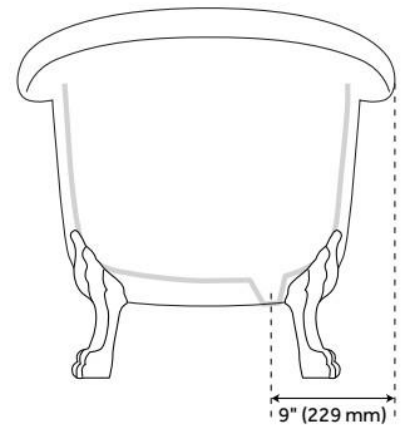

63" ROSALIND ACRYLIC TUB - LION PAW FEET - ROLL TOP

SKU: 946175-63-RR

Code: SH481182, SH481185, SH481184, SH481180, SH481181, SH481183

REVISED 7/31/2024