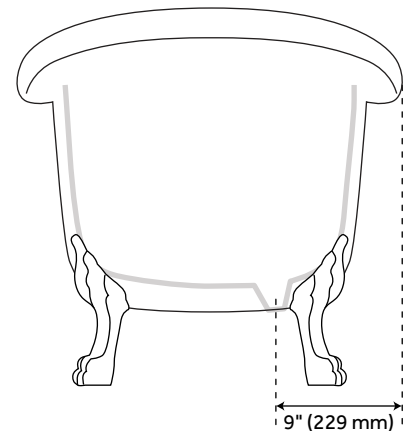

63" ROSALIND ACRYLIC TUB - LION PAW FEET - ROLL TOP

SKU: 946175-63-RR

Code: SH481181, SH481182, SH481180, SH481184, SH481185, SH481183

FEATURES

Design: Traditional
Product Finish: White
Length: 63"
Width: 28"
Height: 28-3/4"
Exterior Treatment: Smooth
Interior Treatment: Smooth
Faucet Included: No
Shape: Oval
Feet Material: Cast Aluminum
Tub Overflow: Yes
Tub Material: Acrylic
Tub Interior Length: 38"
Tub Interior Width: 17"
Feet Type: Lion Paw
Tap Deck: No
Faucet Drillings: Roll Top - No Drillings
Built-In Adjusters: Yes
Tub Weight Uncrated (lbs): 122

REVISED 3/28/2023

63" ROSALIND ACRYLIC TUB - LION PAW FEET - ROLL TOP

SKU: 946175-63-RR

Code: SH481181, SH481182, SH481180, SH481184, SH481185, SH481183

ADDITIONAL FEATURES

- All dimensions are ($\pm 1/2$ ").
- Formed of two acrylic sheets, partially filled with fiberglass and resin for added durability.
- Tubs ordered without an overflow drain will not have an overflow hole.

REVISED 3/28/2023

63" ROSALIND ACRYLIC TUB - ROLL-TOP - LION PAW FEET

SKU: 946175-63-RR

All dimensions and specifications are nominal and may vary. Use actual products for accuracy in critical situations.