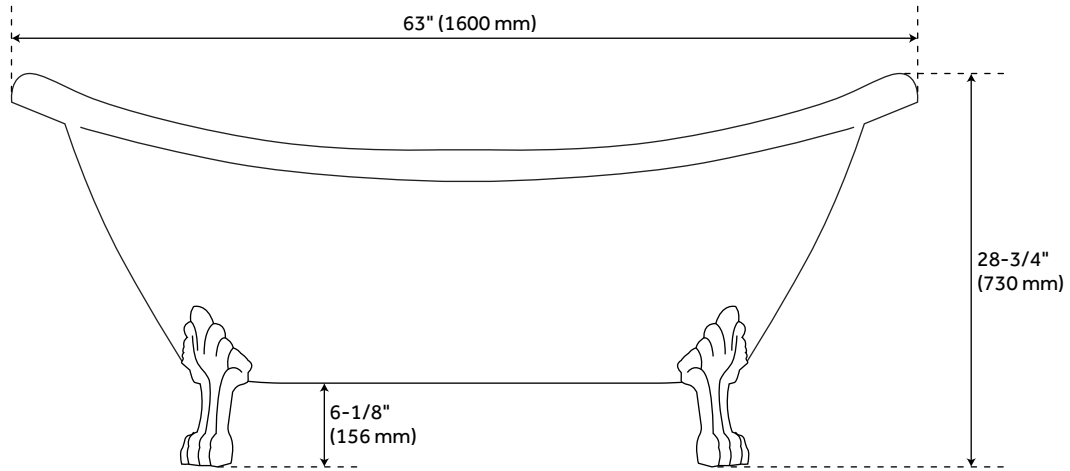

63" ROSALIND ACRYLIC TUB - LION PAW FEET - ROLL TOP

SKU: 946175-63-RR

Code: SH481181, SH481182, SH481180, SH481184, SH481185, SH481183

FEATURES

Design: Traditional
Product Finish: White
Length: 63"
Width: 28"
Height: 28-3/4"
Exterior Treatment: Smooth
Interior Treatment: Smooth
Faucet Included: No
Shape: Oval
Feet Material: Cast Aluminum
Tub Overflow: Yes
Tub Material: Acrylic
Tub Interior Length: 38"
Tub Interior Width: 17"
Feet Type: Lion Paw
Tap Deck: No
Faucet Drillings: Roll Top - No Drillings
Built-In Adjusters: Yes
Tub Weight Uncrated (lbs): 122

REVISED 3/28/2023

63" ROSALIND ACRYLIC TUB - LION PAW FEET - ROLL TOP

SKU: 946175-63-RR

Code: SH481181, SH481182, SH481180, SH481184, SH481185, SH481183

ADDITIONAL FEATURES

- All dimensions are ($\pm 1/2$ ").
- Formed of two acrylic sheets, partially filled with fiberglass and resin for added durability.
- Tubs ordered without an overflow drain will not have an overflow hole.

REVISED 3/28/2023

63" ROSALIND ACRYLIC TUB - ROLL-TOP - LION PAW FEET

SKU: 946175-63-RR

All dimensions and specifications are nominal and may vary. Use actual products for accuracy in critical situations.