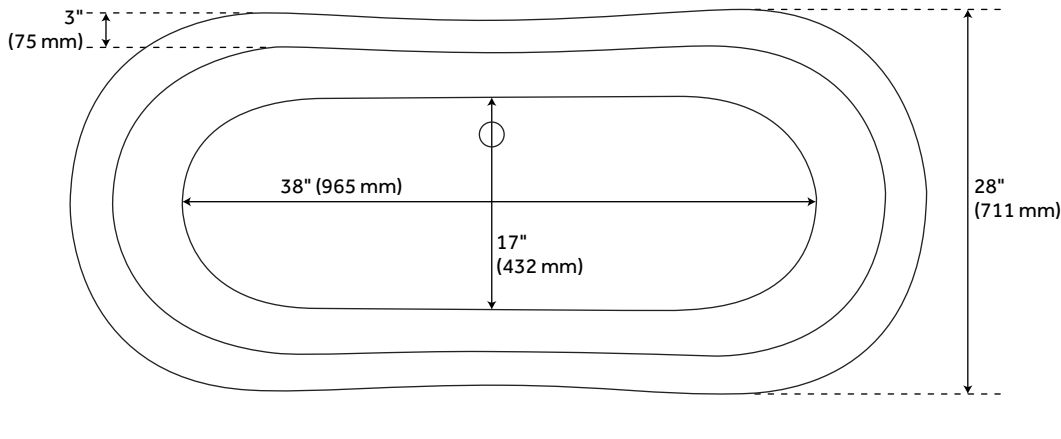

63" ROSALIND ACRYLIC TUB - LION PAW FEET - ROLL TOP

SKU: 946175-63-RR

Code: SH481181, SH481182, SH481180, SH481184, SH481185, SH481183

FEATURES

Design: Traditional
Product Finish: White
Length: 63"
Width: 28"
Height: 28-3/4"
Exterior Treatment: Smooth
Interior Treatment: Smooth
Faucet Included: No
Shape: Oval
Feet Material: Cast Aluminum
Tub Overflow: Yes
Tub Material: Acrylic
Tub Interior Length: 38"
Tub Interior Width: 17"
Feet Type: Lion Paw
Tap Deck: No
Faucet Drillings: Roll Top - No Drillings
Built-In Adjusters: Yes
Tub Weight Uncrated (lbs): 122

REVISED 3/28/2023

63" ROSALIND ACRYLIC TUB - LION PAW FEET - ROLL TOP

SKU: 946175-63-RR

Code: SH481181, SH481182, SH481180, SH481184, SH481185, SH481183

ADDITIONAL FEATURES

- All dimensions are ($\pm 1/2$ ").
- Formed of two acrylic sheets, partially filled with fiberglass and resin for added durability.
- Tubs ordered without an overflow drain will not have an overflow hole.

REVISED 3/28/2023

63" ROSALIND ACRYLIC TUB - ROLL-TOP - LION PAW FEET

SKU: 946175-63-RR

All dimensions and specifications are nominal and may vary. Use actual products for accuracy in critical situations.