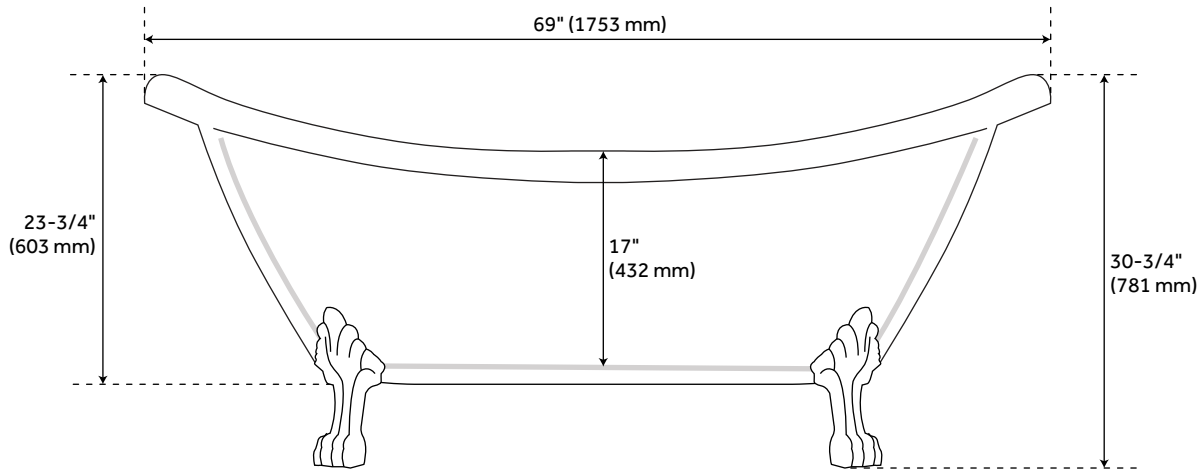

69" ROSALIND ACRYLIC CLAWFOOT TUB - ROLLED RIM - LION PAW FEET

SKU: 946175-69-RR

Code: SH475778, SH475780, SH475782, SH480138, SH480135, SH480144

FEATURES

Design: Traditional
Product Finish: White
Length: 69"
Width: 28-1/2"
Height: 30-3/4"
Exterior Treatment: Smooth
Interior Treatment: Smooth
Faucet Included: No
Shape: Oval
Water Depth to Rim: 17"
Tub Overflow: Yes
Tub Material: Acrylic
Tub Interior Length: 42"
Tub Interior Width: 17"
Feet Type: Lion Paw
Tap Deck: No
Faucet Drillings: Roll Top - No Drillings
Water Capacity (Gallons): 44
Built-In Adjusters: Yes
Tub Weight Uncrated (lbs): 126

REVISED 3/28/2023

69" ROSALIND ACRYLIC CLAWFOOT TUB - ROLLED RIM - LION PAW FEET

SKU: 946175-69-RR

Code: SH475778, SH475780, SH475782, SH480138, SH480135, SH480144

ADDITIONAL FEATURES

- Formed of two acrylic sheets, partially filled with fiberglass and resin for added durability.
- Tubs ordered without an overflow drain will have an overflow hole.

REVISED 3/28/2023

69" ROSALIND ACRYLIC CLAWFOOT TUB - ROLLED RIM - LION PAW FEET

SKU: 946175-69-RR

All dimensions and specifications are nominal and may vary. Use actual products for accuracy in critical situations.