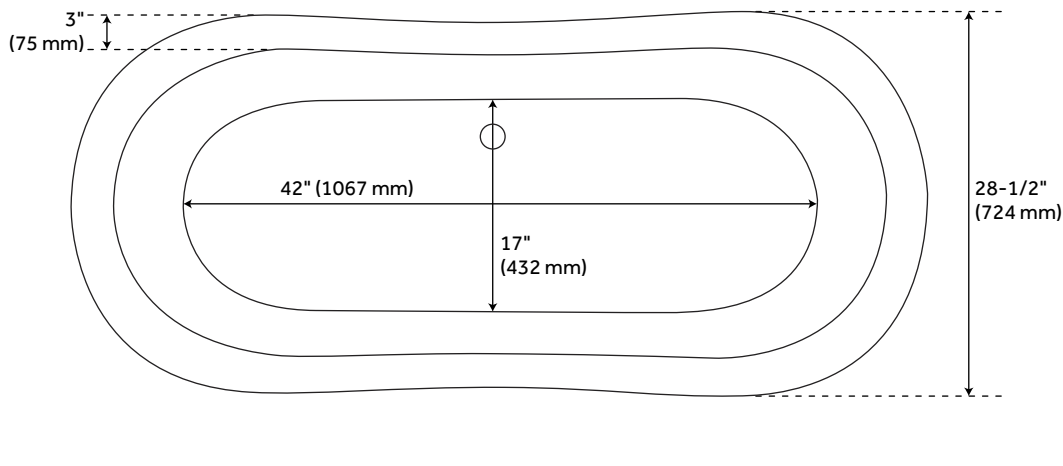

69" ROSALIND ACRYLIC CLAWFOOT TUB - ROLLED RIM - LION PAW FEET

SKU: 946175-69-RR

Code: SH475778, SH475780, SH475782, SH480138, SH480135, SH480144

FEATURES

Design: Traditional
Product Finish: White
Length: 69"
Width: 28-1/2"
Height: 30-3/4"
Exterior Treatment: Smooth
Interior Treatment: Smooth
Faucet Included: No
Shape: Oval
Water Depth to Rim: 17"
Tub Overflow: Yes
Tub Material: Acrylic
Tub Interior Length: 42"
Tub Interior Width: 17"
Feet Type: Lion Paw
Tap Deck: No
Faucet Drillings: Roll Top - No Drillings
Water Capacity (Gallons): 44
Built-In Adjusters: Yes
Tub Weight Uncrated (lbs): 126

REVISED 3/28/2023

69" ROSALIND ACRYLIC CLAWFOOT TUB - ROLLED RIM - LION PAW FEET

SKU: 946175-69-RR

Code: SH475778, SH475780, SH475782, SH480138, SH480135, SH480144

ADDITIONAL FEATURES

- Formed of two acrylic sheets, partially filled with fiberglass and resin for added durability.
- Tubs ordered without an overflow drain will have an overflow hole.

REVISED 3/28/2023

69" ROSALIND ACRYLIC CLAWFOOT TUB - ROLLED RIM - LION PAW FEET

SKU: 946175-69-RR

All dimensions and specifications are nominal and may vary. Use actual products for accuracy in critical situations.