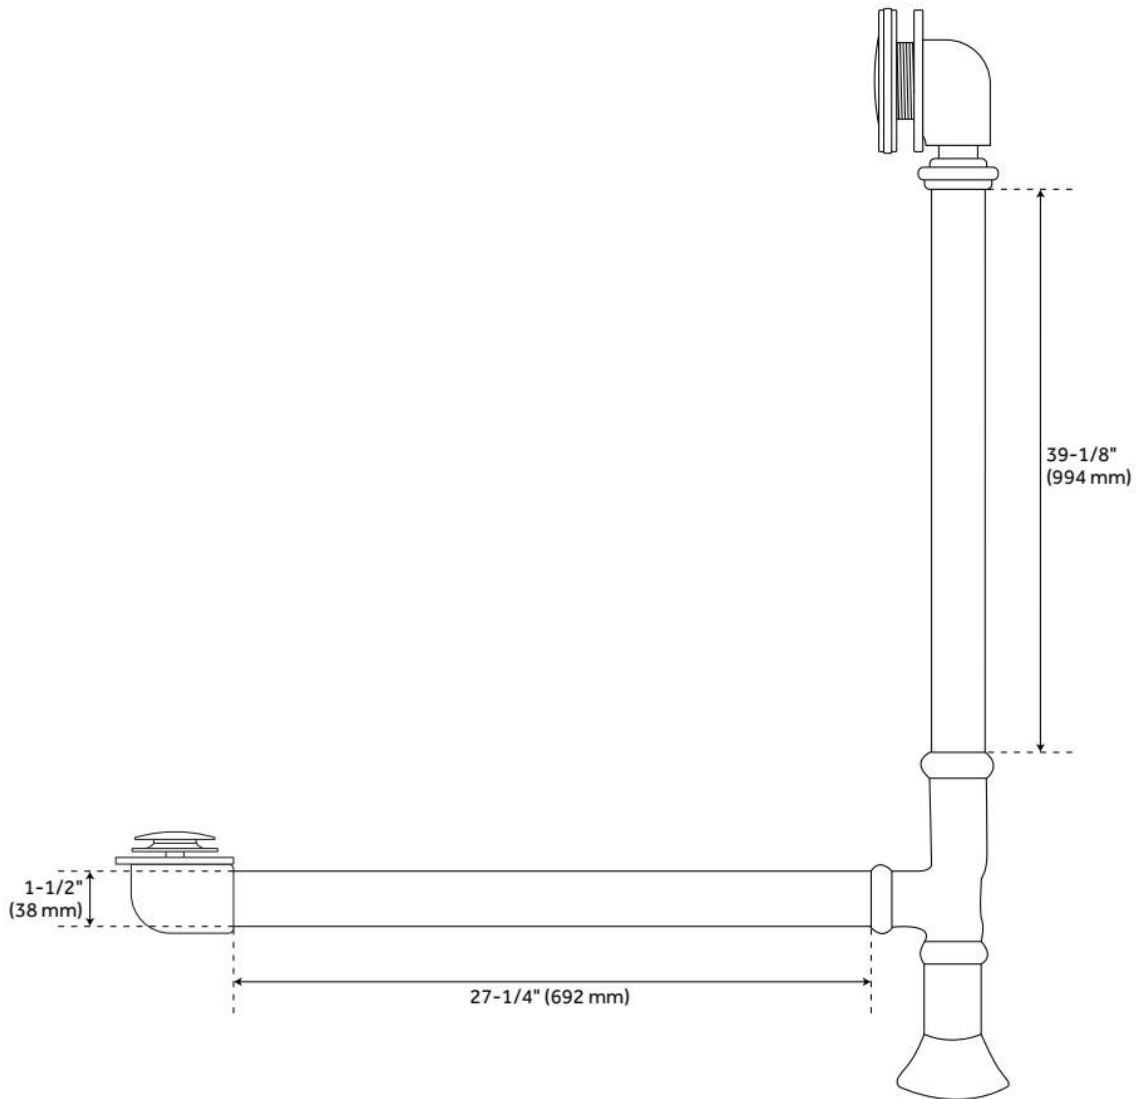

## FEATURES

Tub Material: Acrylic  
Product Finish: White  
Shape: Oval  
Tub Drain Placement: Offset  
Drain Included: Optional  
Water Depth to Overflow: 14"  
Water Capacity (Gallons): 46.76  
Built-In Adjusters: Yes  
Tub Weight Uncrated (lbs): 126  
Optional Accessory: 428473

## FEATURES

LISTED ID: 510721, 510720, 510729, 510724

- Product is a Signature Hardware exclusive design.
- Overflow head swivels for use on most tubs, including those with a slanted wall.
- Adjustable overflow can be used on double wall tubs.
- Made from solid brass materials.
- 1-5/16" Thread length dimensions: 27-1/4" L drain pipe, 39-1/8" H overflow pipe. Accommodates tub walls up to 7/8" thick at overflow.
- 2-3/8" thread length dimensions: 27-1/4" L drain pipe, 39-1/8" H overflow pipe. Accommodates tub walls up to 1-3/4" thick at overflow.
- 2-15/16" thread length dimensions: 27-1/4" L drain pipe, 39-1/8" H overflow pipe. Accommodates tub walls up to 2-1/2" thick at overflow.
- 3-11/16" thread length dimensions: 27-1/4" L drain pipe, 39-1/8" H overflow pipe. Accommodates tub walls up to 3-3/8" thick at overflow.
- 4-1/4" thread length dimensions: 27-1/4" L drain pipe, 39-1/8" H overflow pipe. Accommodates tub walls up to 3-3/4" thick at overflow.

# EXTENDED POP-UP TUB DRAIN - SWIVEL HEAD - DAISY WHEEL OVERFLOW - 1-1/2" TUBING

SKU: 946608

Code: SH439810, SH439814, SH438544, SH438550, SH439809, SH439797, SH439791, SH439804, SH439800, SH439818, SH439793, SH438545, SH438546, SH439817, SH439803, SH439799, SH439815, SH439801, SH439792, SH439802, SH439806, SH438547, SH439795, SH439819, SH439811, SH439812, SH438548, SH439808, SH439805, SH439796, SH439794, SH438549, SH439813, SH439807, SH439816