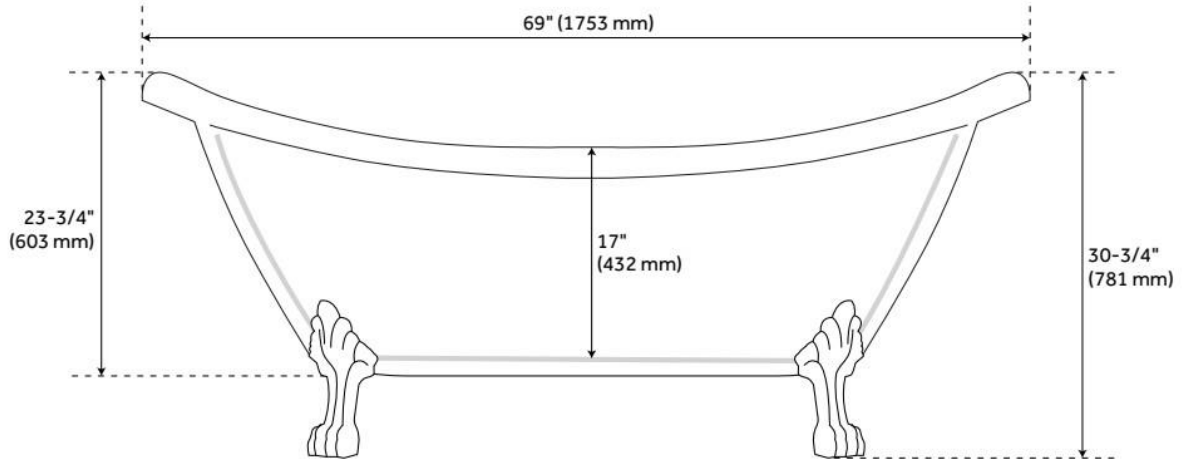

69" ROSALIND ACRYLIC CLAWFOOT TUB - ROLLED RIM - LION PAW FEET

SKU: 946175-69-RR

Code: SH475778, SH475780, SH475782, SH480138, SH480135, SH480144

REVISED 6/17/2024