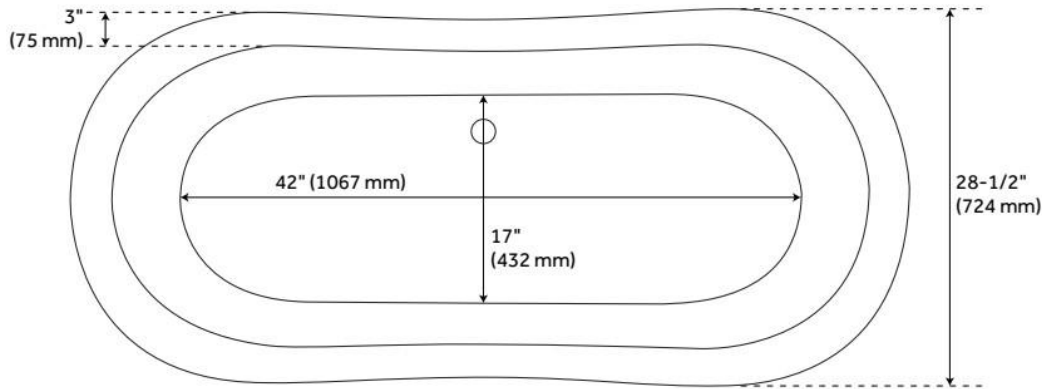

69" ROSALIND ACRYLIC CLAWFOOT TUB - ROLLED RIM - LION PAW FEET

SKU: 946175-69-RR

Code: SH475778, SH475780, SH475782, SH480138, SH480135, SH480144

REVISED 6/17/2024