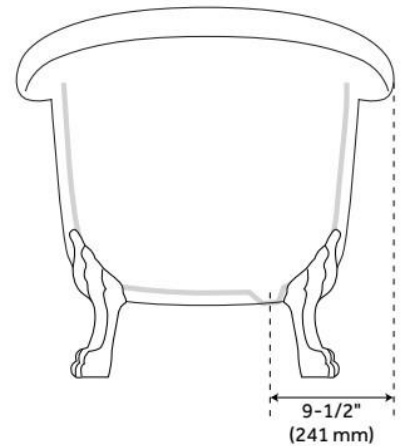

69" ROSALIND ACRYLIC CLAWFOOT TUB - ROLLED RIM - LION PAW FEET

SKU: 946175-69-RR

Code: SH475778, SH475780, SH475782, SH480138, SH480135, SH480144

REVISED 6/17/2024