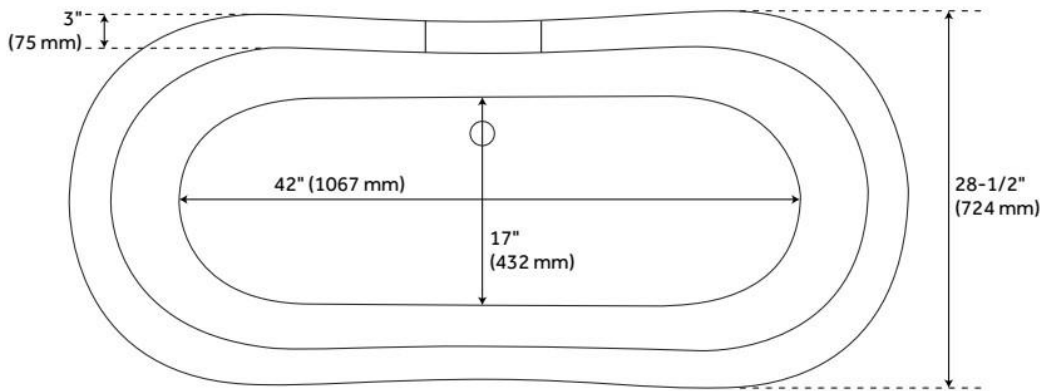

69" ROSALIND ACRYLIC TUB - ROLLED RIM - TAP DECK

SKU: 946175-69-T

Code: SH475777, SH475779, SH475781, SH480139, SH480140, SH480143

REVISED 7/1/2024