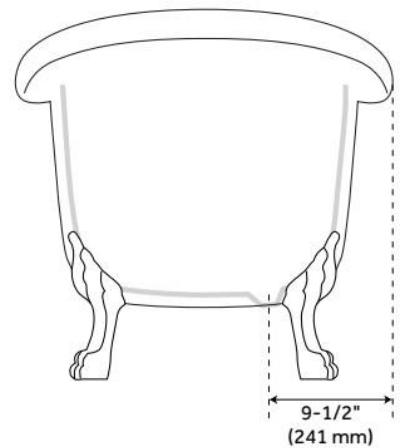

69" ROSALIND ACRYLIC TUB - ROLLED RIM - TAP DECK

SKU: 946175-69-T

Code: SH475777, SH475779, SH475781, SH480139, SH480140, SH480143

REVISED 7/1/2024