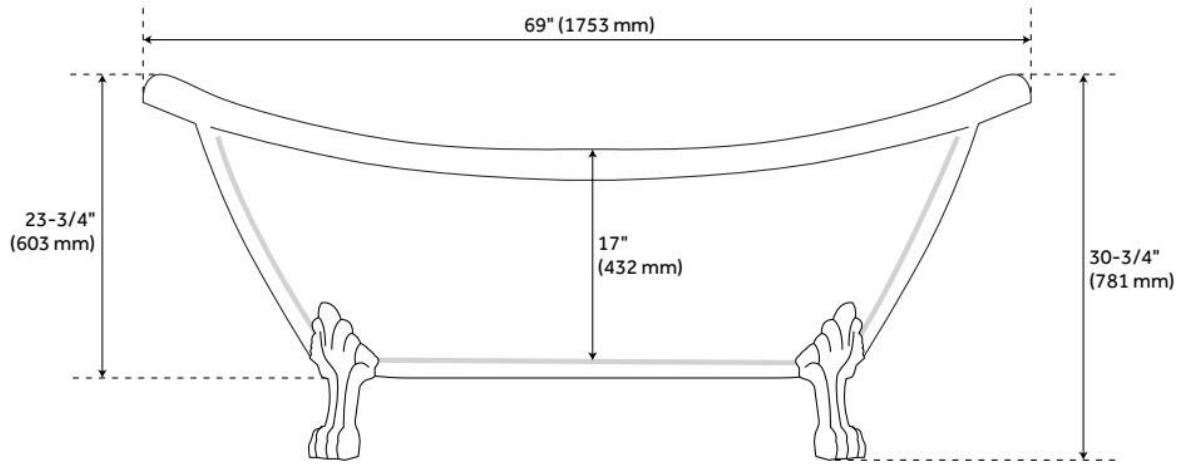

69" ROSALIND ACRYLIC TUB - ROLLED RIM - TAP DECK

SKU: 946175-69-T

Code: SH475777, SH475779, SH475781, SH480139, SH480140, SH480143

REVISED 7/1/2024