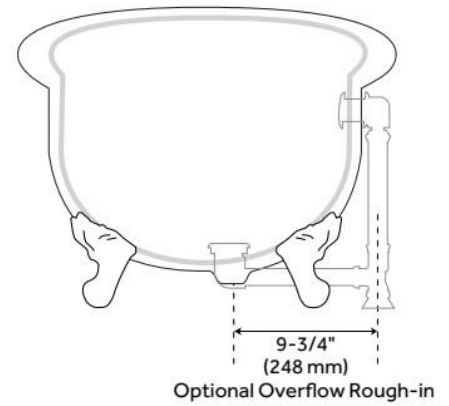

59" AUDREY ACRYLIC CLAWFOOT TUB - IMPERIAL FEET

SKU: 946176-59

Code: SH263971, SH475791, SH263985, SH475792, SH263986, SH475793, SH313241, SH475794

FEATURES

Tub Material: Acrylic
Product Finish: White
Shape: Oval
Tub Drain Placement: Offset
Drain Included: Optional
Water Depth to Overflow: 13"
Water Capacity (Gallons): 37
Built-In Adjusters: Yes
Tub Weight Uncrated (lbs): 115
Optional Accessory: 428473

LISTED ID: SH112093WH, 510724, 510721

ADDITIONAL FEATURES

- Formed of two acrylic sheets, partially filled with fiberglass and resin for added durability.
- Tubs ordered without an overflow drain will not have an overflow hole.

REVISED 6/17/2024

59" AUDREY ACRYLIC CLAWFOOT TUB - IMPERIAL FEET

SKU: 946176-59

Code: SH263971, SH475791, SH263985, SH475792, SH263986, SH475793, SH313241, SH475794

REVISED 6/17/2024