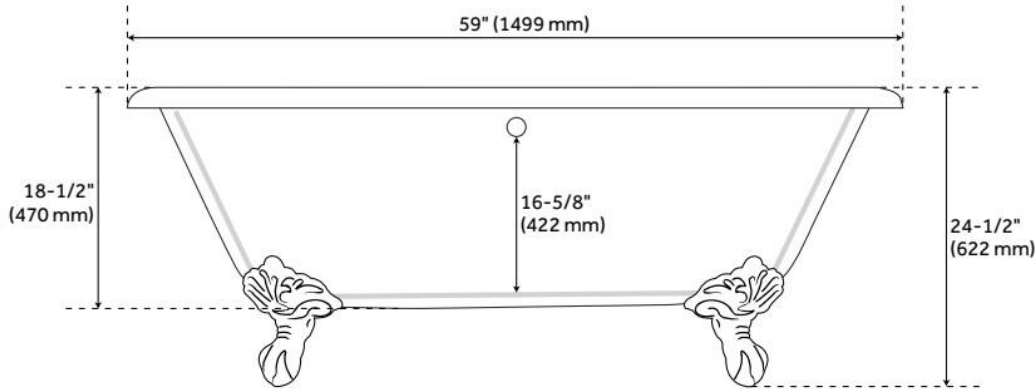

59" AUDREY ACRYLIC CLAWFOOT TUB - IMPERIAL FEET

SKU: 946176-59

Code: SH263971, SH475791, SH263985, SH475792, SH263986, SH475793, SH313241, SH475794

REVISED 6/17/2024