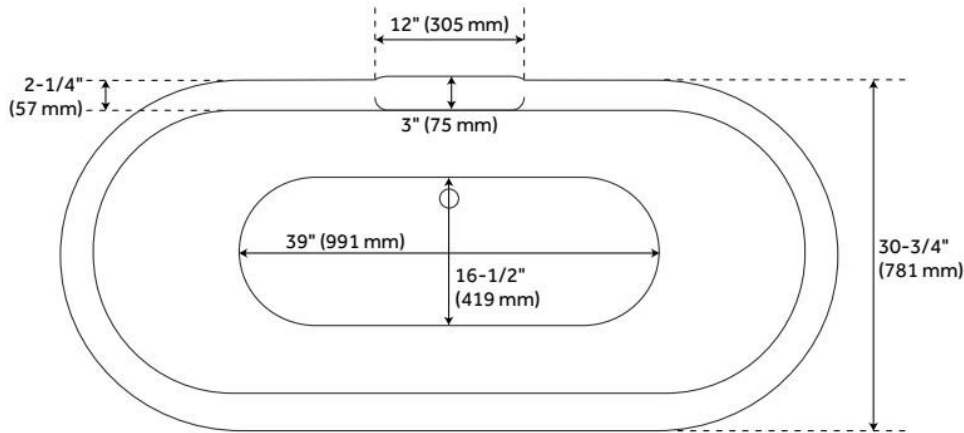

59" AUDREY ACRYLIC CLAWFOOT TUB - IMPERIAL FEET

SKU: 946176-59

Code: SH263971, SH475791, SH263985, SH475792, SH263986, SH475793, SH313241, SH475794

FEATURES

Tub Material: Acrylic
Product Finish: White
Shape: Oval
Tub Drain Placement: Offset
Drain Included: Optional
Water Depth to Overflow: 13"
Water Capacity (Gallons): 37
Built-In Adjusters: Yes
Tub Weight Uncrated (lbs): 115
Optional Accessory: 428473

LISTED ID: SH112093WH, 510724, 510721

ADDITIONAL FEATURES

- Formed of two acrylic sheets, partially filled with fiberglass and resin for added durability.
- Tubs ordered without an overflow drain will not have an overflow hole.

REVISED 6/17/2024

59" AUDREY ACRYLIC CLAWFOOT TUB - IMPERIAL FEET

SKU: 946176-59

Code: SH263971, SH475791, SH263985, SH475792, SH263986, SH475793, SH313241, SH475794

REVISED 6/17/2024