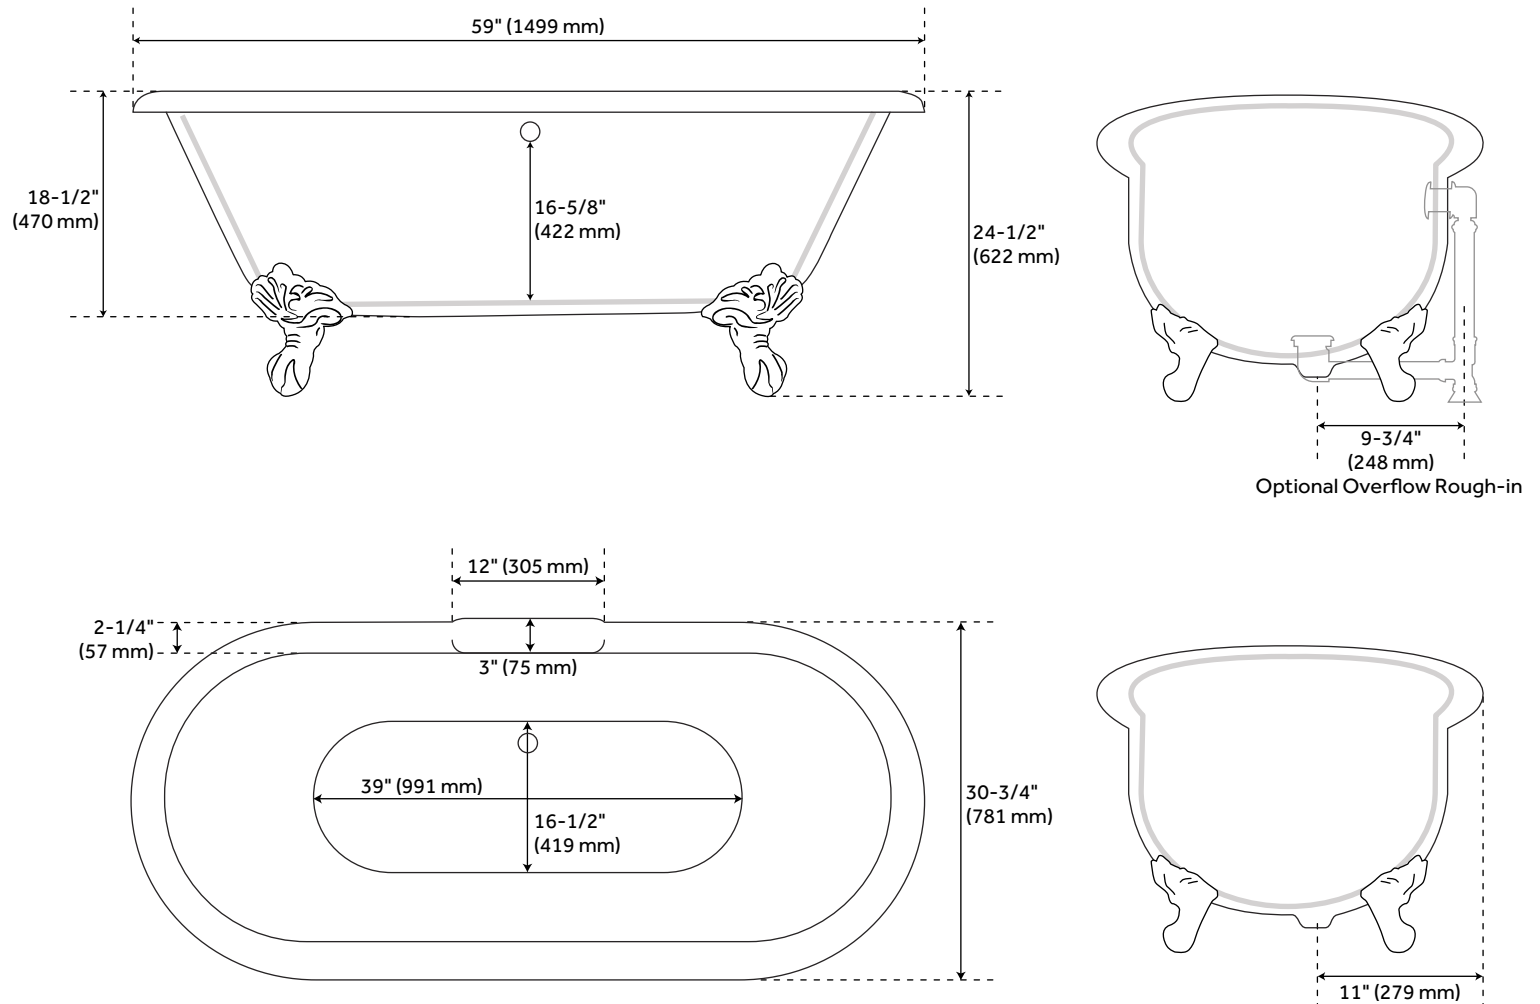

59" AUDREY ACRYLIC CLAWFOOT TUB - IMPERIAL FEET

SKU: 946176-59

Code: SH263971, SH475791, SH263985, SH475792, SH263986, SH475793, SH313241, SH475794

FEATURES

Design: Traditional
Product Finish: White
Length: 59"
Width: 30-3/4"
Height: 24-1/2"
Exterior Treatment: Smooth
Interior Treatment: Smooth
Faucet Included: No
Shape: Oval
Water Depth to Rim: 16-5/8"
Feet Material: Cast Aluminum
Tub Overflow: Optional
Tub Material: Acrylic
Tub Interior Length: 39"
Tub Interior Width: 16-1/2"
Feet Type: Imperial
Tap Deck: Yes
Faucet Drillings: Tap Deck - No Drillings
Built-In Adjusters: Yes
Tub Weight Uncrated (lbs): 115

REVISED 3/28/2023

59" AUDREY ACRYLIC CLAWFOOT TUB - IMPERIAL FEET

SKU: 946176-59

Code: SH263971, SH475791, SH263985, SH475792, SH263986, SH475793, SH313241, SH475794

ADDITIONAL FEATURES

- Formed of two acrylic sheets, partially filled with fiberglass and resin for added durability.
- Tubs ordered without an overflow drain will not have an overflow hole.

REVISED 3/28/2023

59" AUDREY ACRYLIC CLAWFOOT TUB - IMPERIAL FEET

SKU: 946176-59

All dimensions and specifications are nominal and may vary. Use actual products for accuracy in critical situations.