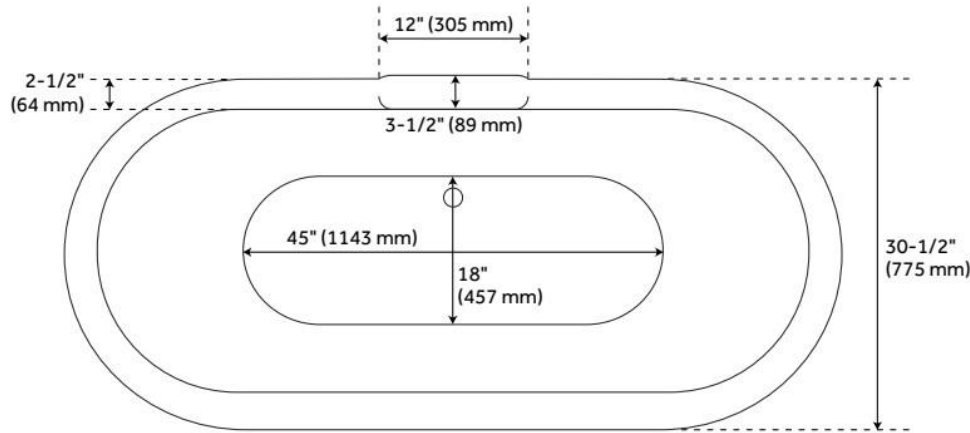

69" AUDREY ACRYLIC CLAWFOOT TUB - IMPERIAL FEET

SKU: 946176-69

Code: SH299962, SH475795, SH299963, SH475796, SH299964, SH475797, SH313243, SH475798

REVISED 6/17/2024