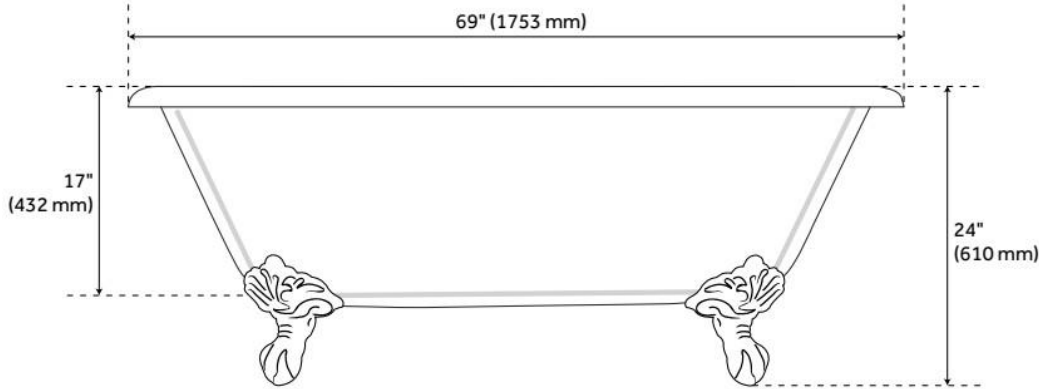

69" AUDREY ACRYLIC CLAWFOOT TUB - IMPERIAL FEET

SKU: 946176-69

Code: SH299962, SH475795, SH299963, SH475796, SH299964, SH475797, SH313243, SH475798

REVISED 6/17/2024