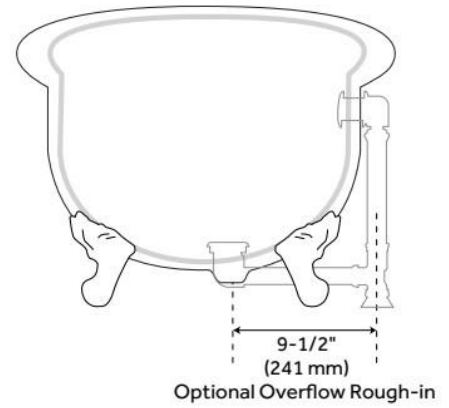

## FEATURES

Tub Material: Acrylic  
Product Finish: White  
Shape: Oval  
Tub Drain Placement: Offset  
Drain Included: Optional  
Water Depth to Overflow: 14-1/2"  
Water Capacity (Gallons): 51  
Built-In Adjusters: Yes  
Tub Weight Uncrated (lbs): 126  
Optional Accessory: 428473

## ADDITIONAL FEATURES

- Formed of two acrylic sheets, partially filled with fiberglass and resin for added durability.

REVISED 6/17/2024

# 69" AUDREY ACRYLIC CLAWFOOT TUB - IMPERIAL FEET

SKU: 946176-69

Code: SH299962, SH475795, SH299963, SH475796, SH299964, SH475797, SH313243, SH475798

REVISED 6/17/2024