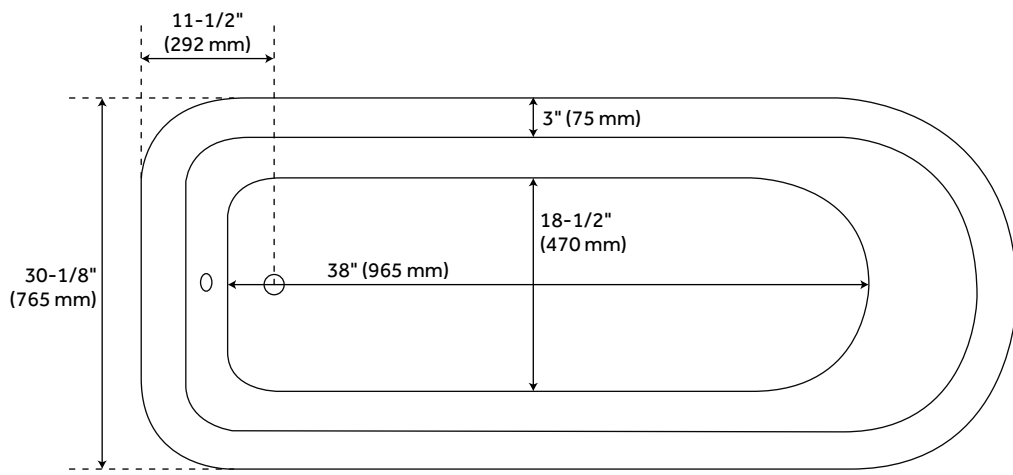

59" RAYNE ACRYLIC CLAWFOOT TUB - BALL & CLAW FEET

SKU: 946185-59

Code: SH475841, SH475842, SH479978, SH479979

FEATURES

Design: Traditional
Product Finish: White
Length: 59"
Width: 30-1/8"
Height: 23-1/2"
Water Depth To Overflow: 14"
Exterior Treatment: Smooth
Interior Treatment: Smooth
Faucet Included: No
Shape: Specialty
Water Depth to Rim: 16-3/4"
Feet Material: Cast Aluminum
Tub Overflow: Yes
Tub Material: Acrylic
Tub Interior Length: 38"
Tub Interior Width: 18-1/2"
Feet Type: Ball & Claw
Tap Deck: Yes
Faucet Drillings: Tap Deck - No Drillings
Water Capacity (Gallons): 25
Built-In Adjusters: Yes
Tub Weight Unboxed (lbs): 125

REVISED 3/28/2023

59" RAYNE ACRYLIC CLAWFOOT TUB - BALL & CLAW FEET

SKU: 946185-59

Code: SH475841, SH475842, SH479978, SH479979

ADDITIONAL FEATURES

- Overflow Drain will include: Extended Pop-Up Drain with Swivel Head, a Daisy Wheel overflow, which remain open to allow water into the drain.
- If drain is selected, the drain finish will match the feet.

REVISED 3/28/2023

59" RAYNE ACRYLIC CLAWFOOT TUB - BALL & CLAW FEET

SKU: 946185-59

All dimensions and specifications are nominal and may vary. Use actual products for accuracy in critical situations.