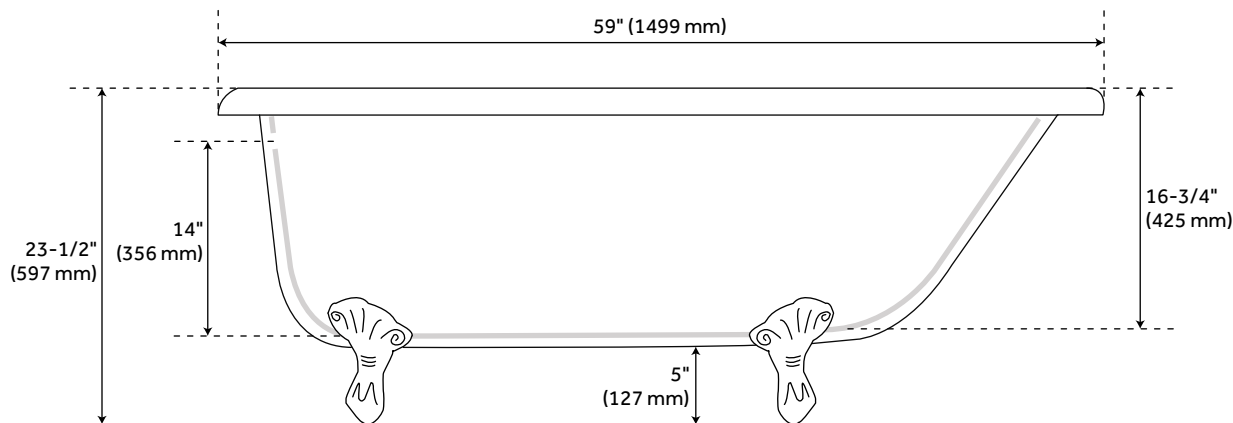

59" RAYNE ACRYLIC CLAWFOOT TUB - BALL & CLAW FEET

SKU: 946185-59

Code: SH475841, SH475842, SH479978, SH479979

FEATURES

Design: Traditional
Product Finish: White
Length: 59"
Width: 30-1/8"
Height: 23-1/2"
Water Depth To Overflow: 14"
Exterior Treatment: Smooth
Interior Treatment: Smooth
Faucet Included: No
Shape: Specialty
Water Depth to Rim: 16-3/4"
Feet Material: Cast Aluminum
Tub Overflow: Yes
Tub Material: Acrylic
Tub Interior Length: 38"
Tub Interior Width: 18-1/2"
Feet Type: Ball & Claw
Tap Deck: Yes
Faucet Drillings: Tap Deck - No Drillings
Water Capacity (Gallons): 25
Built-In Adjusters: Yes
Tub Weight Unboxed (lbs): 125

REVISED 3/28/2023

59" RAYNE ACRYLIC CLAWFOOT TUB - BALL & CLAW FEET

SKU: 946185-59

Code: SH475841, SH475842, SH479978, SH479979

ADDITIONAL FEATURES

- Overflow Drain will include: Extended Pop-Up Drain with Swivel Head, a Daisy Wheel overflow, which remain open to allow water into the drain.
- If drain is selected, the drain finish will match the feet.

REVISED 3/28/2023

59" RAYNE ACRYLIC CLAWFOOT TUB - BALL & CLAW FEET

SKU: 946185-59

All dimensions and specifications are nominal and may vary. Use actual products for accuracy in critical situations.