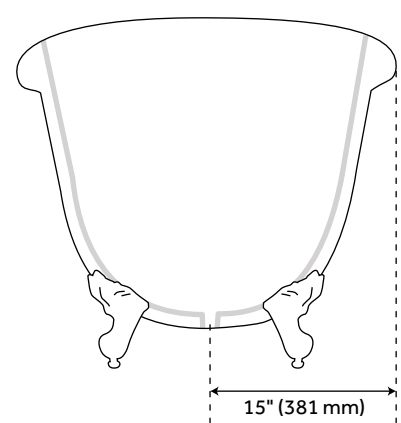

59" RAYNE ACRYLIC CLAWFOOT TUB - BALL & CLAW FEET

SKU: 946185-59

Code: SH475841, SH475842, SH479978, SH479979

FEATURES

Design: Traditional
Product Finish: White
Length: 59"
Width: 30-1/8"
Height: 23-1/2"
Water Depth To Overflow: 14"
Exterior Treatment: Smooth
Interior Treatment: Smooth
Faucet Included: No
Shape: Specialty
Water Depth to Rim: 16-3/4"
Feet Material: Cast Aluminum
Tub Overflow: Yes
Tub Material: Acrylic
Tub Interior Length: 38"
Tub Interior Width: 18-1/2"
Feet Type: Ball & Claw
Tap Deck: Yes
Faucet Drillings: Tap Deck - No Drillings
Water Capacity (Gallons): 25
Built-In Adjusters: Yes
Tub Weight Unboxed (lbs): 125

REVISED 3/28/2023

59" RAYNE ACRYLIC CLAWFOOT TUB - BALL & CLAW FEET

SKU: 946185-59

Code: SH475841, SH475842, SH479978, SH479979

ADDITIONAL FEATURES

- Overflow Drain will include: Extended Pop-Up Drain with Swivel Head, a Daisy Wheel overflow, which remain open to allow water into the drain.
- If drain is selected, the drain finish will match the feet.

REVISED 3/28/2023

59" RAYNE ACRYLIC CLAWFOOT TUB - BALL & CLAW FEET

SKU: 946185-59

All dimensions and specifications are nominal and may vary. Use actual products for accuracy in critical situations.