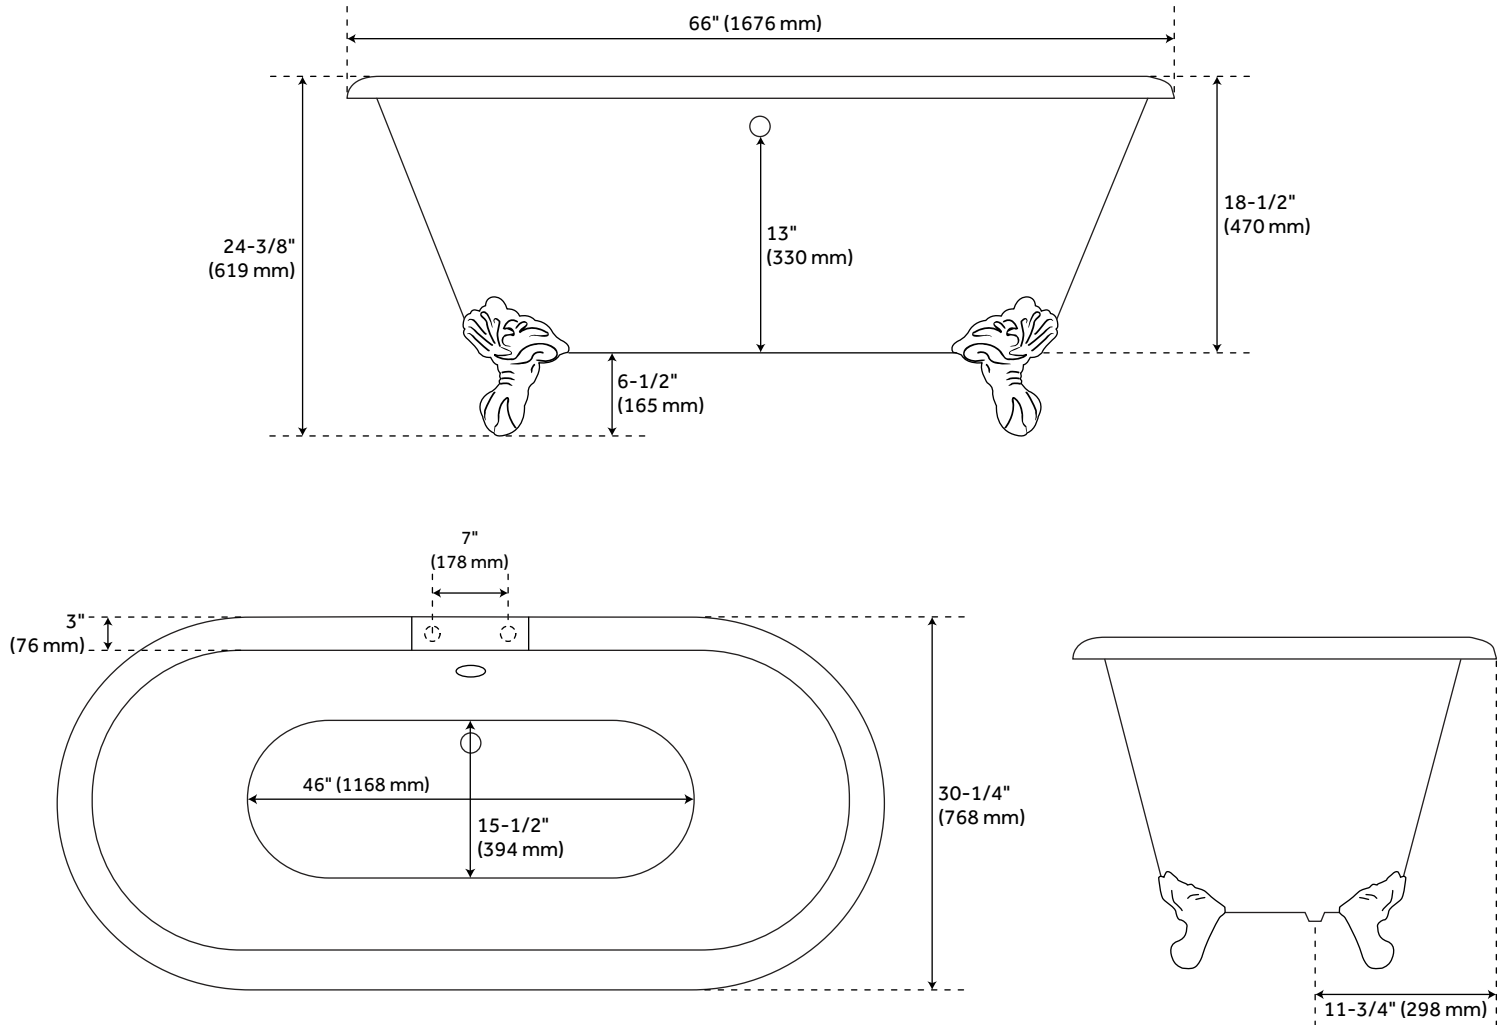

66" SANFORD CAST IRON CLAWFOOT TUB - BLACK - 7" RIM HOLES - IMPERIAL FEET

SKU: 946199-RH

All dimensions and specifications are nominal and may vary. Use actual products for accuracy in critical situations.