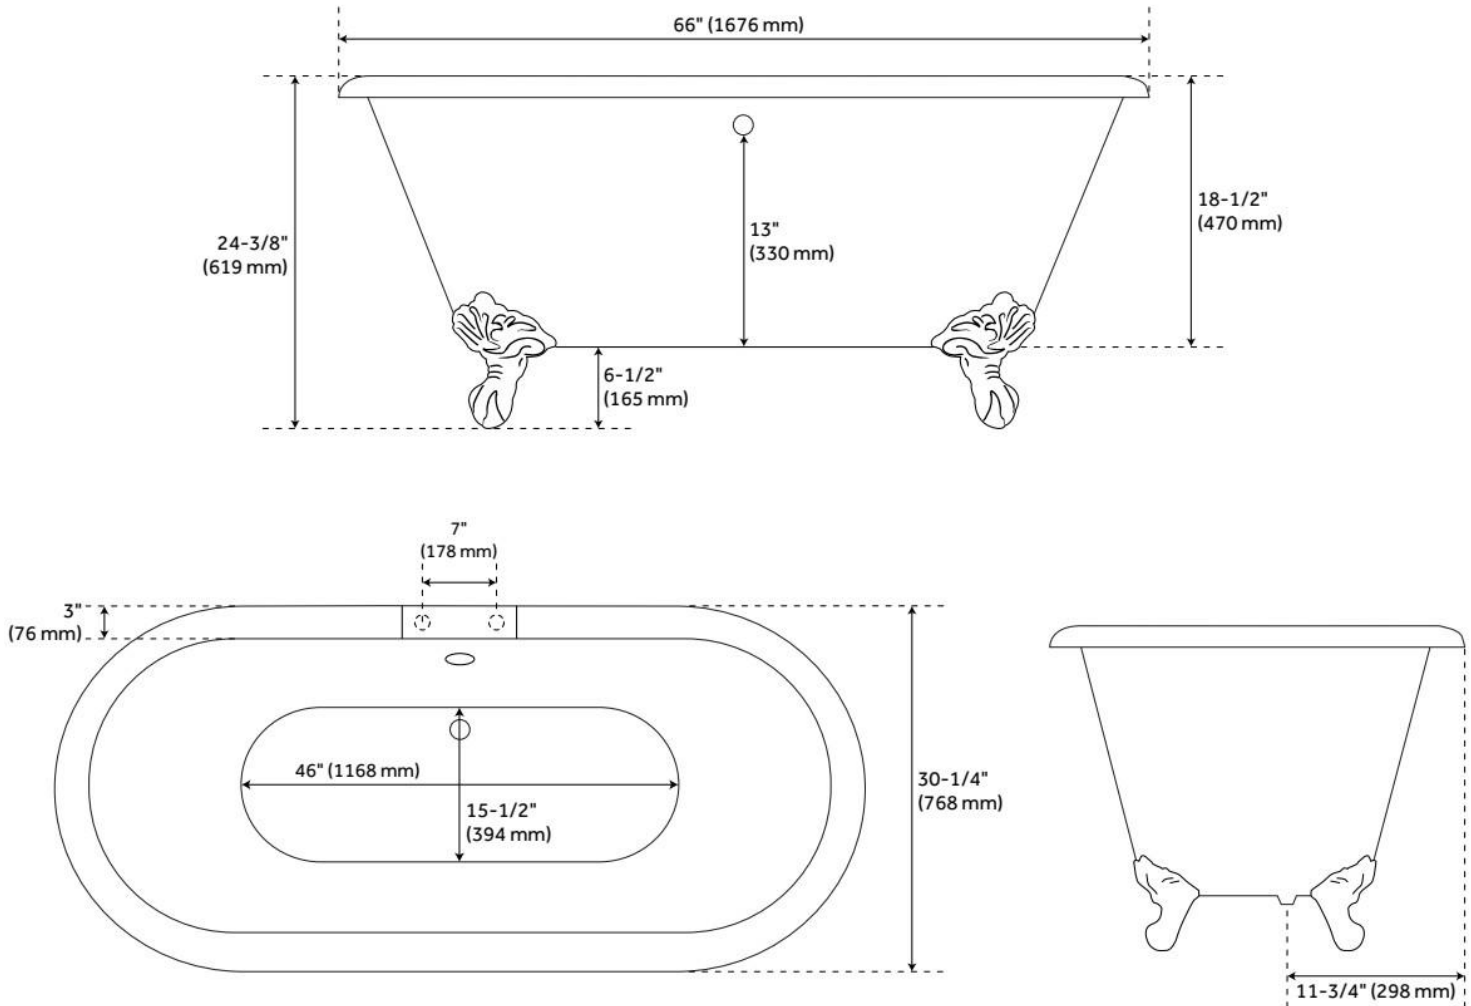

FEATURES

Tub Material: Cast Iron
Product Finish: Black
Shape: Oval
Tub Drain Placement: Offset
Drain Included: No
Water Depth to Overflow: 13-1/2"
Water Capacity (Gallons): 42
Built-In Adjusters: Yes
Tub Weight Uncrated (lbs): 406
Optional Accessory: 428473

LISTED ID: 510729, 510724, 510721, 510720

ADDITIONAL FEATURES

- The paint used for this tub is lead free.
- Signature Hardware: Black is comparable to Pantone Black and Sherwin-Williams Tricorn Black SW 6258. Due to computer monitor settings, actual product color may vary slightly from photos.
- Overflow Drain will include: Extended Pop-Up Drain with Swivel Head, a Daisy Wheel overflow, which remain open to allow water into the drain.
- If Dark Gray Feet are selected, they will come with a white drain. All other feet selections the drain finish will match the feet.

REVISED 6/28/2024

66" SANFORD CAST IRON CLAWFOOT TUB - 7" RIM HOLES - BLACK - IMPERIAL FEET

SKU: 946199-RH

Code: SH415172, SH475848, SH415173, SH475849, SH415175, SH475850, SH415176, SH475851, SH445070, SH475997, SH445071, SH475998