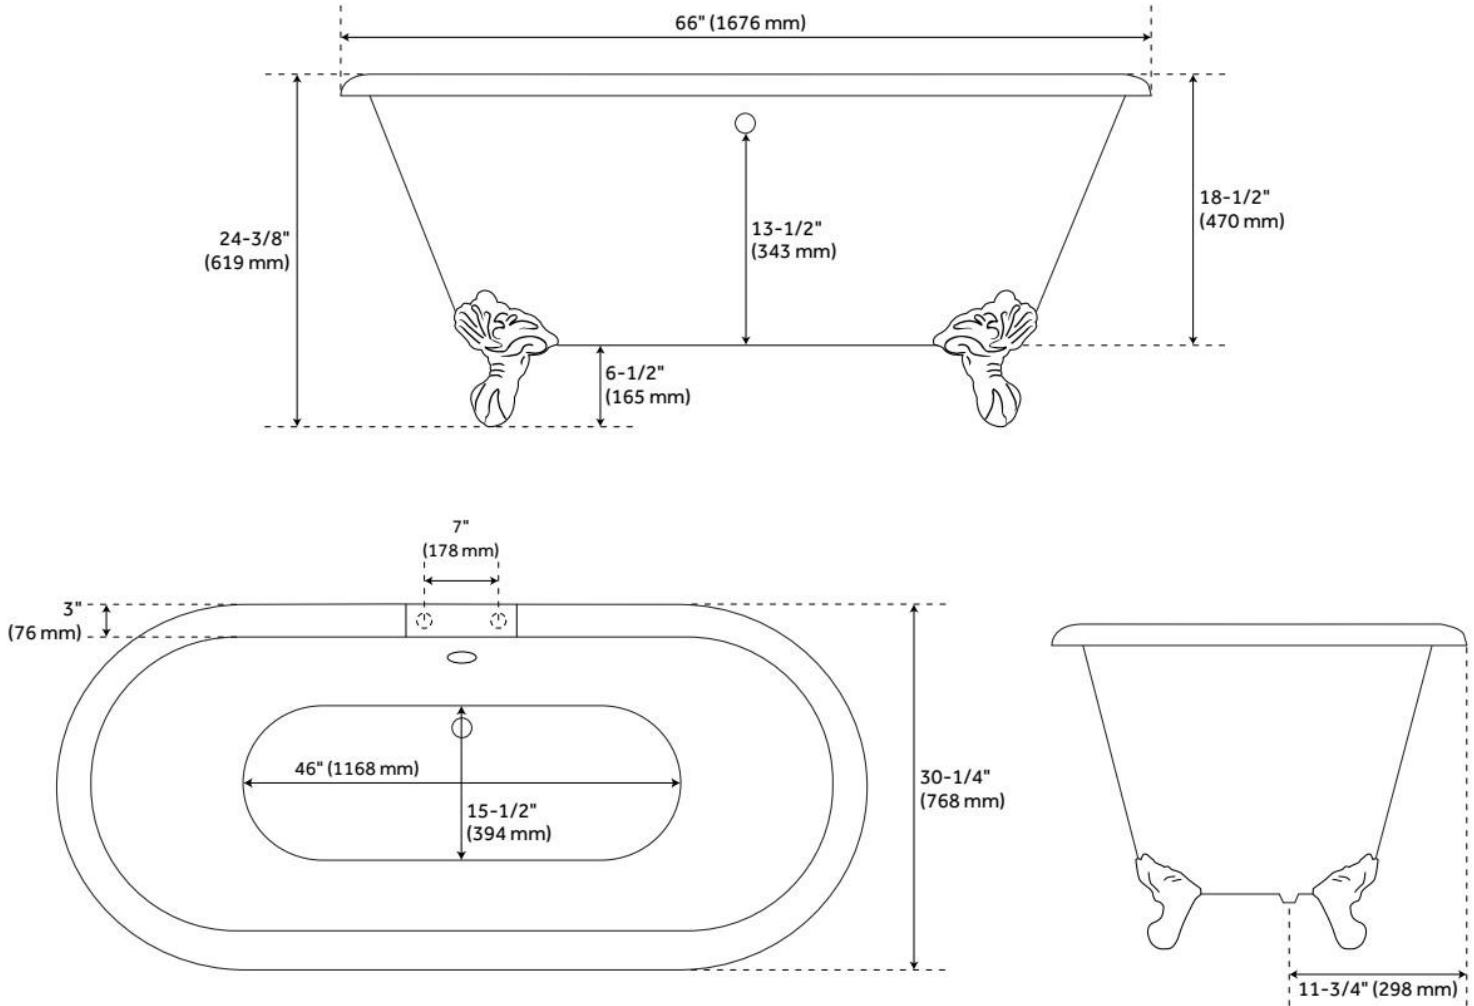

66" SANFORD CAST IRON CLAWFOOT TUB - 7" RIM HOLES- DARK GRAY - IMPERIAL FEET

SKU: 946200-RH

Code: SH415177, SH475852, SH415178, SH475853, SH415180, SH475854, SH415181, SH475855, SH445001, SH475988, SH445006, SH475989

REVISED 6/19/2024