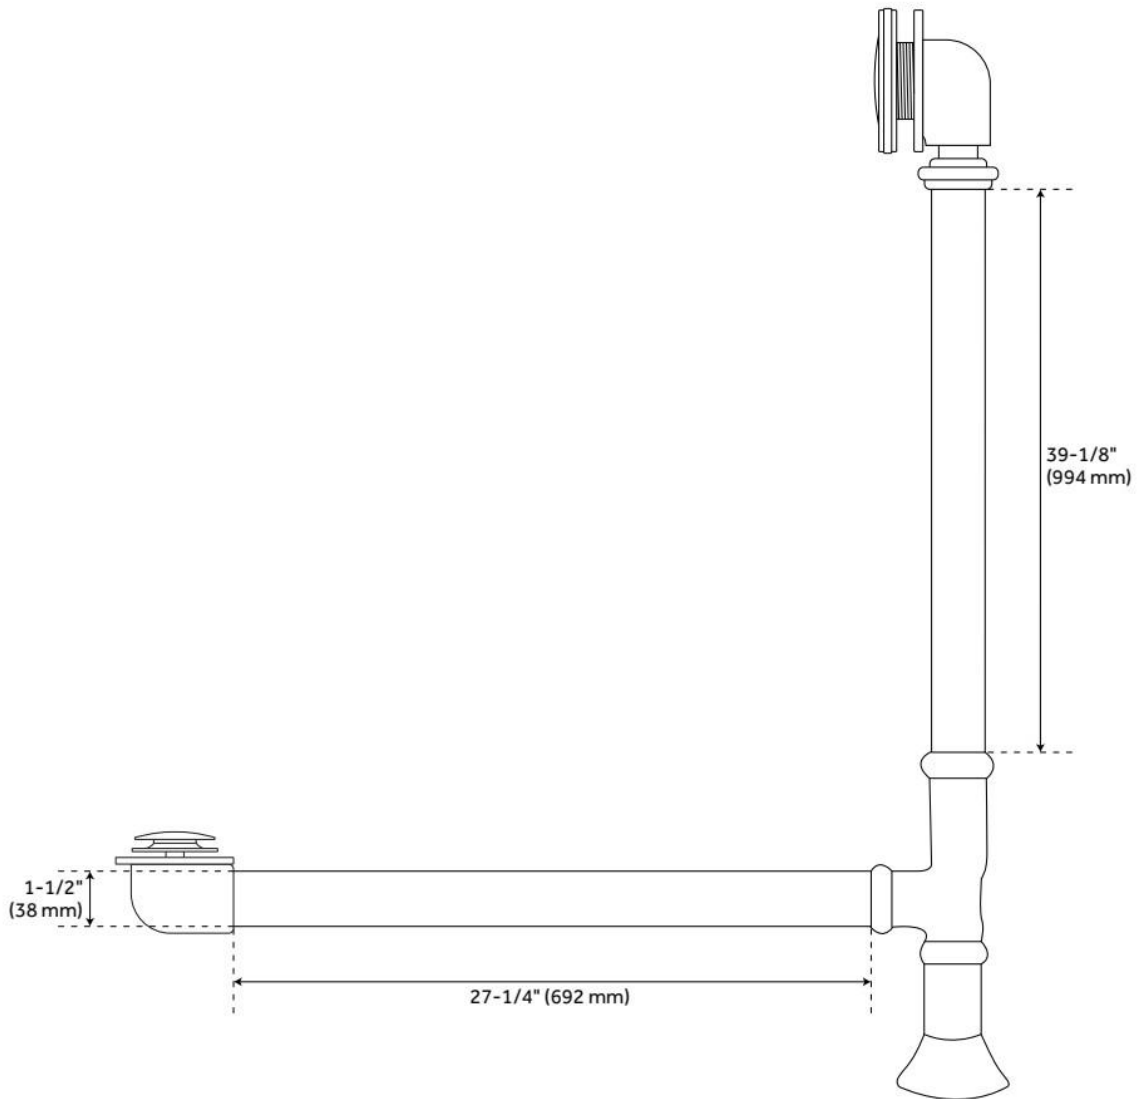

# EXTENDED POP-UP TUB DRAIN - SWIVEL HEAD - DAISY WHEEL OVERFLOW - 1-1/2" TUBING

SKU: 946608

Code: SH439810, SH439814, SH438544, SH438550, SH439809, SH439797, SH439791, SH439804, SH439800, SH439818, SH439793, SH438545, SH438546, SH439817, SH439803, SH439799, SH439815, SH439801, SH439792, SH439802, SH439806, SH438547, SH439795, SH439819, SH439811, SH439812, SH438548, SH439808, SH439805, SH439796, SH439794, SH438549, SH439813, SH439807, SH439816

## FEATURES

LISTED ID: 510721, 510720, 510729, 510724

- Product is a Signature Hardware exclusive design.
- Overflow head swivels for use on most tubs, including those with a slanted wall.
- Adjustable overflow can be used on double wall tubs.
- Made from solid brass materials.
- 1-5/16" Thread length dimensions: 27-1/4" L drain pipe, 39-1/8" H overflow pipe. Accommodates tub walls up to 7/8" thick at overflow.
- 2-3/8" thread length dimensions: 27-1/4" L drain pipe, 39-1/8" H overflow pipe. Accommodates tub walls up to 1-3/4" thick at overflow.
- 2-15/16" thread length dimensions: 27-1/4" L drain pipe, 39-1/8" H overflow pipe. Accommodates tub walls up to 2-1/2" thick at overflow.
- 3-11/16" thread length dimensions: 27-1/4" L drain pipe, 39-1/8" H overflow pipe. Accommodates tub walls up to 3-3/8" thick at overflow.
- 4-1/4" thread length dimensions: 27-1/4" L drain pipe, 39-1/8" H overflow pipe. Accommodates tub walls up to 3-3/4" thick at overflow.