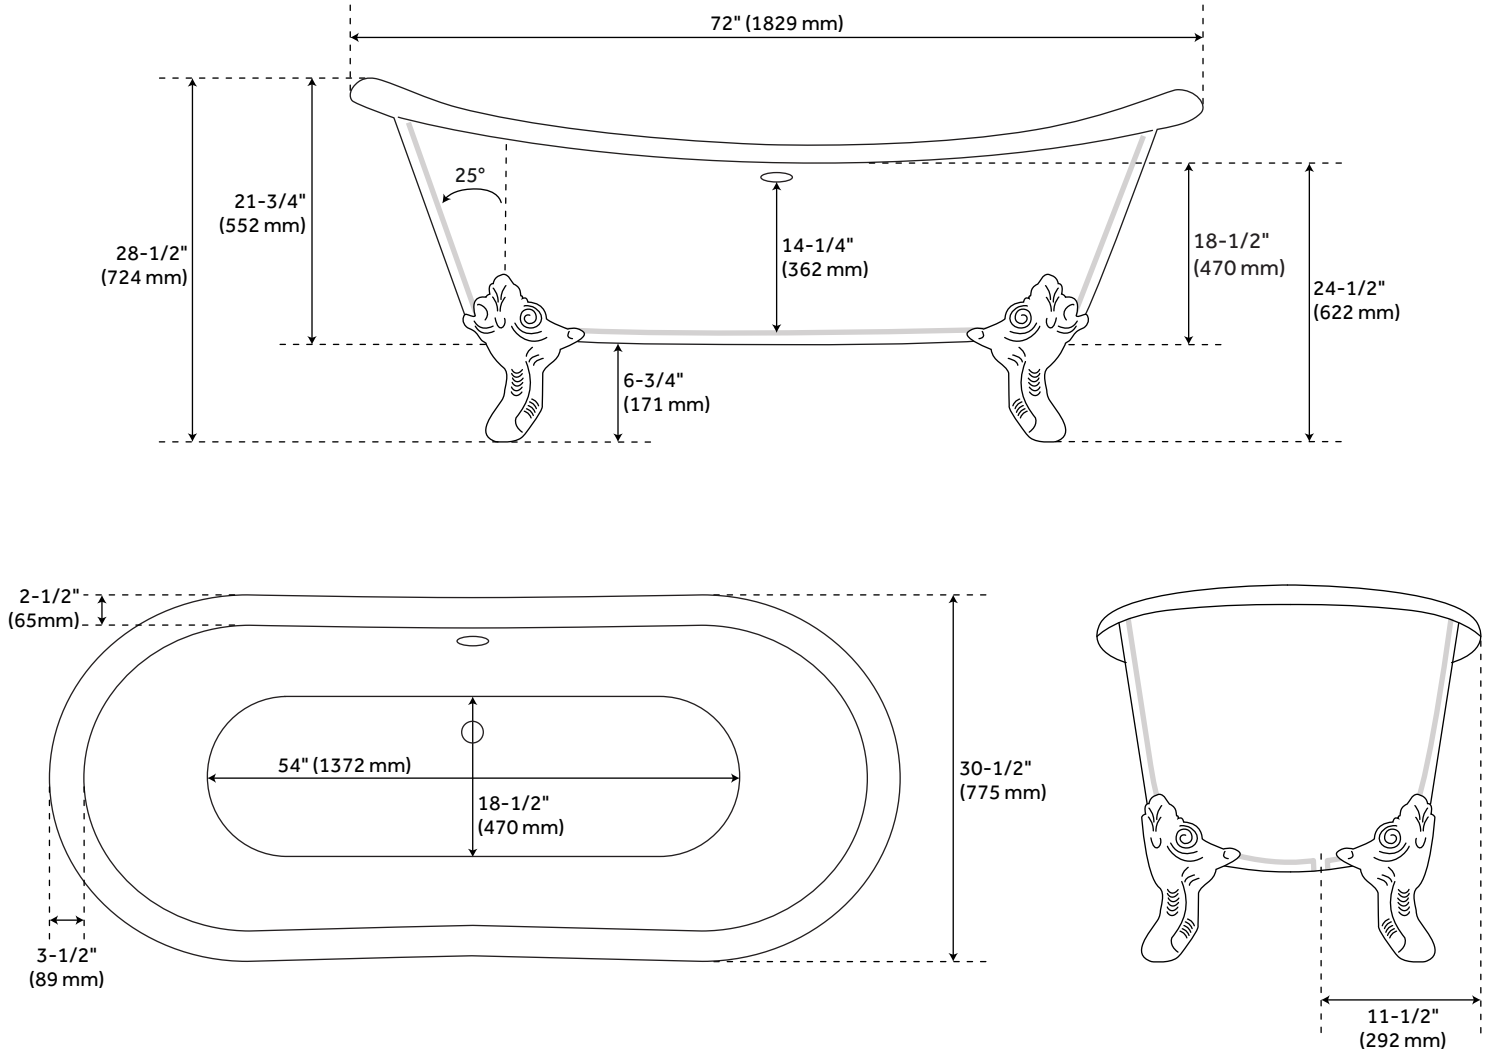

72" LENA CAST IRON TUB - SLATE BLUE - MONARCH FEET

SKU: 946205-72

Code: SH415289, SH475856, SH415290, SH475857, SH415291, SH475858, SH415292, SH475859, SH445056, SH476000, SH445057, SH476001

FEATURES

Design: Traditional
Product Finish: Slate Blue
Length: 72"
Width: 30-1/2"
Height: 28-1/2"
Water Depth To Overflow: 14-1/4"
Exterior Treatment: Hand-Smoothed Painted
Interior Treatment: White Porcelain Enamel
Faucet Included: No
Shape: Oval
Feet Material: Cast Iron
Tub Overflow: Yes
Tub Material: Cast Iron
Tub Interior Length: 54"
Tub Interior Width: 18-1/2"
Feet Type: Imperial
Tap Deck: No
Faucet Drillings: Roll Top - No Drillings
Water Capacity (Gallons): 54
Built-In Adjusters: Yes
Tub Weight Uncrated (lbs): 524

REVISED 3/28/2023

72" LENA CAST IRON TUB - SLATE BLUE - MONARCH FEET

SKU: 946205-72

Code: SH415289, SH475856, SH415290, SH475857, SH415291, SH475858, SH415292, SH475859, SH445056, SH476000, SH445057, SH476001

ADDITIONAL FEATURES

- Overflow Drain will include: Extended Pop-Up Drain with Swivel Head, a Daisy Wheel overflow, which remain open to allow water into the drain.
- If Dark Gray Feet are selected, they will come with a white drain.

REVISED 3/28/2023

72" LENA CAST IRON CLAWFOOT TUB - SLATE BLUE - MONARCH FEET

SKU: 946205-72

All dimensions and specifications are nominal and may vary. Use actual products for accuracy in critical situations.