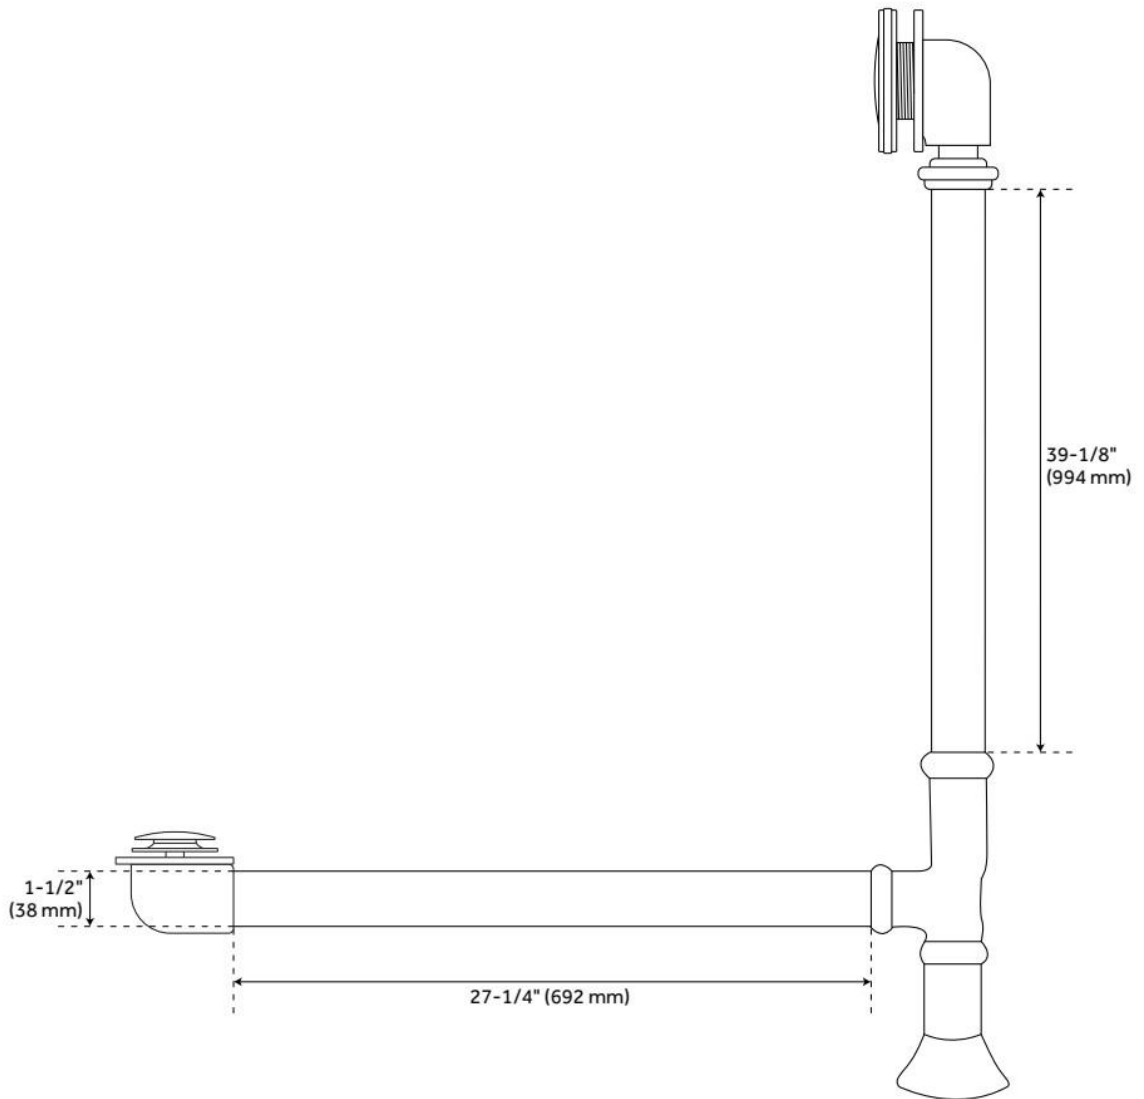

# EXTENDED POP-UP TUB DRAIN - SWIVEL HEAD - DAISY WHEEL OVERFLOW - 1-1/2" TUBING

SKU: 946608

Code: SH439810, SH439814, SH438544, SH438550, SH439809, SH439797, SH439791, SH439804, SH439800, SH439818, SH439793, SH438545, SH438546, SH439817, SH439803, SH439799, SH439815, SH439801, SH439792, SH439802, SH439806, SH438547, SH439795, SH439819, SH439811, SH439812, SH438548, SH439808, SH439805, SH439796, SH439794, SH438549, SH439813, SH439807, SH439816

## FEATURES

LISTED ID: 510721, 510720, 510729, 510724

- Product is a Signature Hardware exclusive design.
- Overflow head swivels for use on most tubs, including those with a slanted wall.
- Adjustable overflow can be used on double wall tubs.
- Made from solid brass materials.
- 1-5/16" Thread length dimensions: 27-1/4" L drain pipe, 39-1/8" H overflow pipe. Accommodates tub walls up to 7/8" thick at overflow.
- 2-3/8" thread length dimensions: 27-1/4" L drain pipe, 39-1/8" H overflow pipe. Accommodates tub walls up to 1-3/4" thick at overflow.
- 2-15/16" thread length dimensions: 27-1/4" L drain pipe, 39-1/8" H overflow pipe. Accommodates tub walls up to 2-1/2" thick at overflow.
- 3-11/16" thread length dimensions: 27-1/4" L drain pipe, 39-1/8" H overflow pipe. Accommodates tub walls up to 3-3/8" thick at overflow.
- 4-1/4" thread length dimensions: 27-1/4" L drain pipe, 39-1/8" H overflow pipe. Accommodates tub walls up to 3-3/4" thick at overflow.