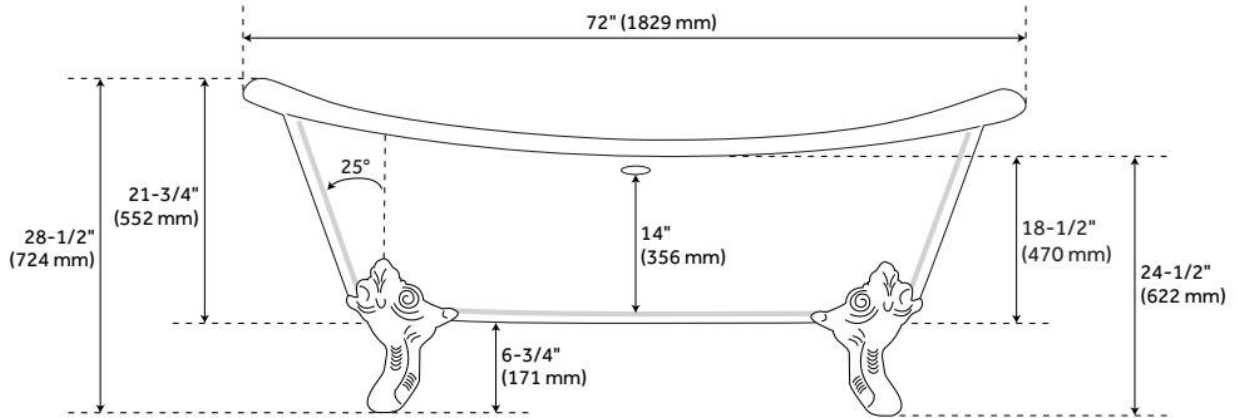

72" LENA CAST IRON DOUBLE-SLIPPER TUB - TAP DECK - 7" RIM HOLES - MONARCH IMPERIAL FEET

SKU: 946209-72-RH

Code: SH444911, SH475960, SH444912, SH475961, SH444913, SH475962, SH444914, SH475963, SH444915, SH475964, SH444916, SH475965

REVISED 6/19/2024