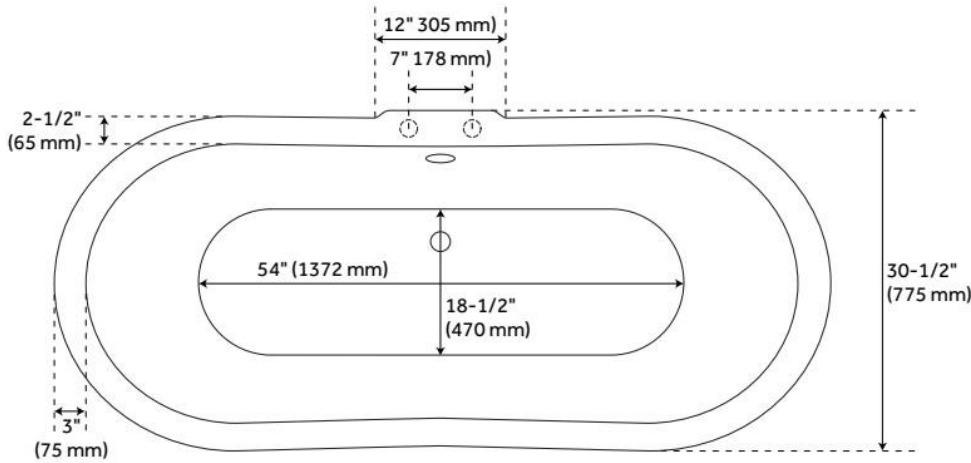

72" LENA CAST IRON DOUBLE-SLIPPER TUB - TAP DECK - 7" RIM HOLES - MONARCH IMPERIAL FEET

SKU: 946209-72-RH

Code: SH444911, SH475960, SH444912, SH475961, SH444913, SH475962, SH444914, SH475963, SH444915, SH475964, SH444916, SH475965

REVISED 6/19/2024