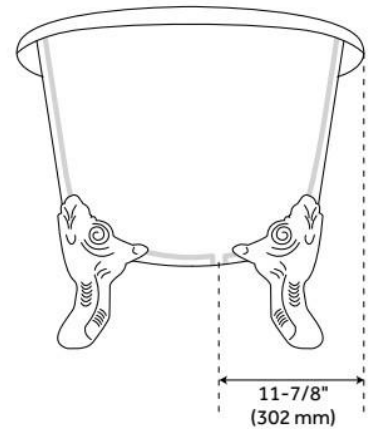

# 72" LENA CAST IRON DOUBLE-SLIPPER TUB - TAP DECK - 7" RIM HOLES - MONARCH IMPERIAL FEET

SKU: 946209-72-RH

Code: SH444911, SH475960, SH444912, SH475961, SH444913, SH475962, SH444914, SH475963, SH444915, SH475964, SH444916, SH475965

## FEATURES

Tub Material: Cast Iron  
Product Finish: Dark Gray  
Shape: Oval  
Tub Drain Placement: Offset  
Drain Included: Optional  
Water Depth to Overflow: 14"  
Water Capacity (Gallons): 61  
Built-In Adjusters: Yes  
Tub Weight Uncrated (lbs): 541  
Optional Accessory: 428473