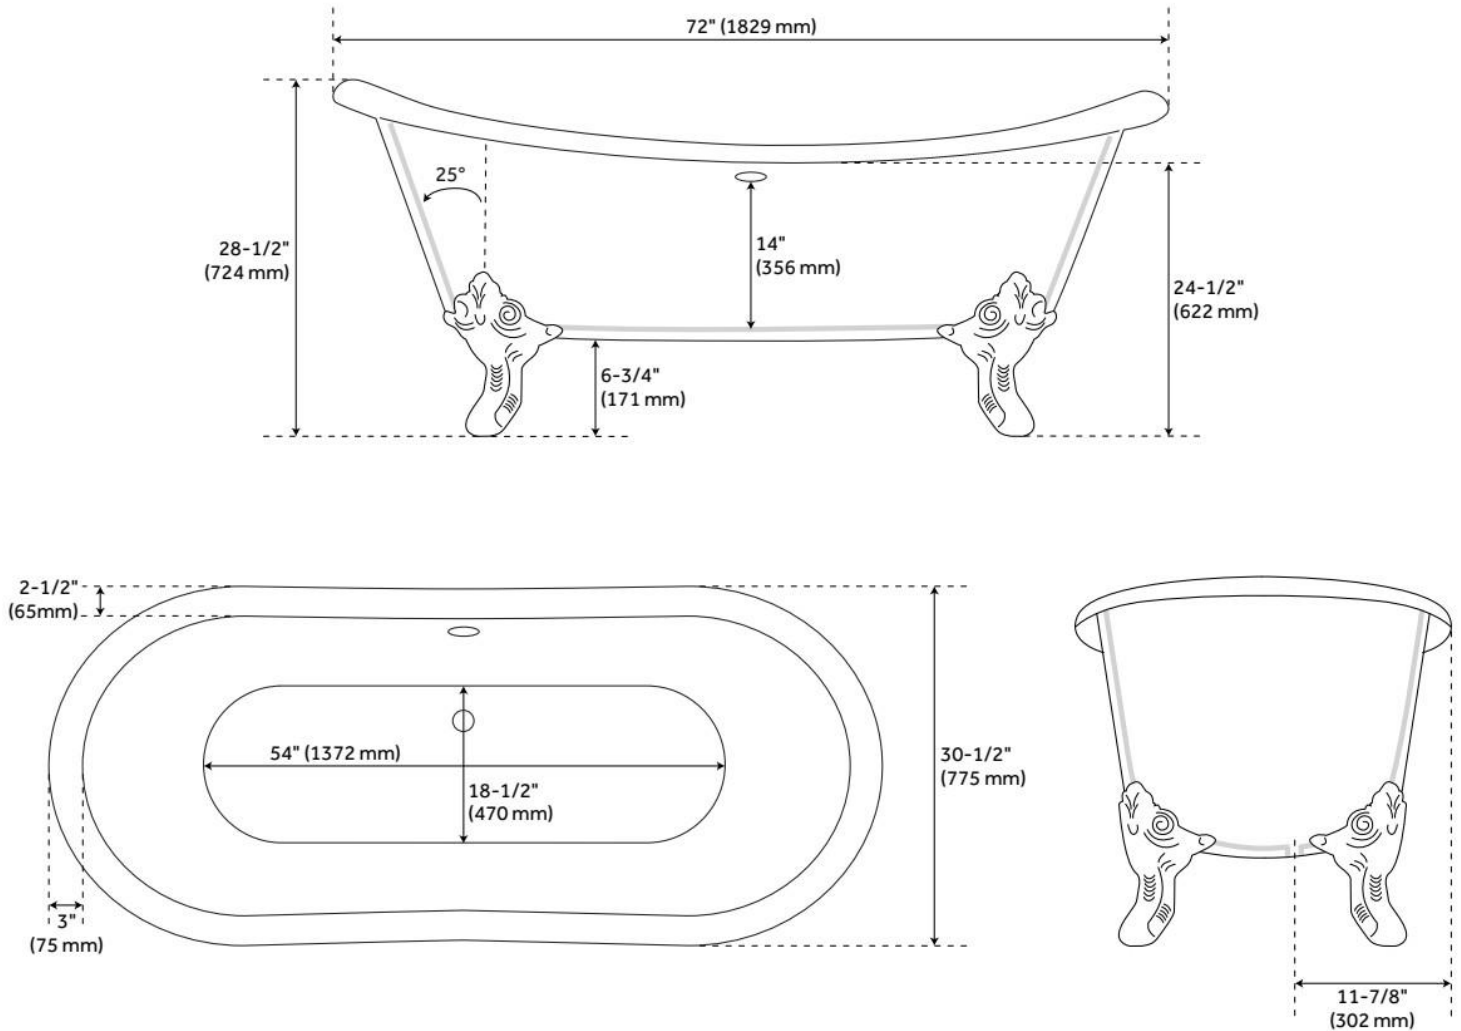

FEATURES

Tub Material: Cast Iron
Product Finish: Dark Gray
Shape: Oval
Tub Drain Placement: Offset
Drain Included: Optional
Water Depth to Overflow: 14"
Water Capacity (Gallons): 61
Built-In Adjusters: Yes
Tub Weight Uncrated (lbs): 523
Optional Accessory: 428473

REVISED 6/19/2024

72" LENA CAST IRON DOUBLE-SLIPPER TUB - ROLLED RIM - MONARCH IMPERIAL FEET

SKU: 946209-72-RR

Code: SH415284, SH475865, SH415281, SH475866, SH415282, SH475867, SH415283, SH475868, SH444917, SH475966, SH444918, SH475967

REVISED 6/19/2024

EXTENDED POP-UP TUB DRAIN - SWIVEL HEAD - DAISY WHEEL OVERFLOW - 1-1/2" TUBING

SKU: 946608

Code: SH439810, SH439814, SH438544, SH438550, SH439809, SH439797, SH439791, SH439804, SH439800, SH439818, SH439793, SH438545, SH438546, SH439817, SH439803, SH439799, SH439815, SH439801, SH439792, SH439802, SH439806, SH438547, SH439795, SH439819, SH439811, SH439812, SH438548, SH439808, SH439805, SH439796, SH439794, SH438549, SH439813, SH439807, SH439816

FEATURES

LISTED ID: 510721, 510720, 510729, 510724

- Product is a Signature Hardware exclusive design.
- Overflow head swivels for use on most tubs, including those with a slanted wall.
- Adjustable overflow can be used on double wall tubs.
- Made from solid brass materials.
- 1-5/16" Thread length dimensions: 27-1/4" L drain pipe, 39-1/8" H overflow pipe. Accommodates tub walls up to 7/8" thick at overflow.
- 2-3/8" thread length dimensions: 27-1/4" L drain pipe, 39-1/8" H overflow pipe. Accommodates tub walls up to 1-3/4" thick at overflow.
- 2-15/16" thread length dimensions: 27-1/4" L drain pipe, 39-1/8" H overflow pipe. Accommodates tub walls up to 2-1/2" thick at overflow.
- 3-11/16" thread length dimensions: 27-1/4" L drain pipe, 39-1/8" H overflow pipe. Accommodates tub walls up to 3-3/8" thick at overflow.
- 4-1/4" thread length dimensions: 27-1/4" L drain pipe, 39-1/8" H overflow pipe. Accommodates tub walls up to 3-3/4" thick at overflow.