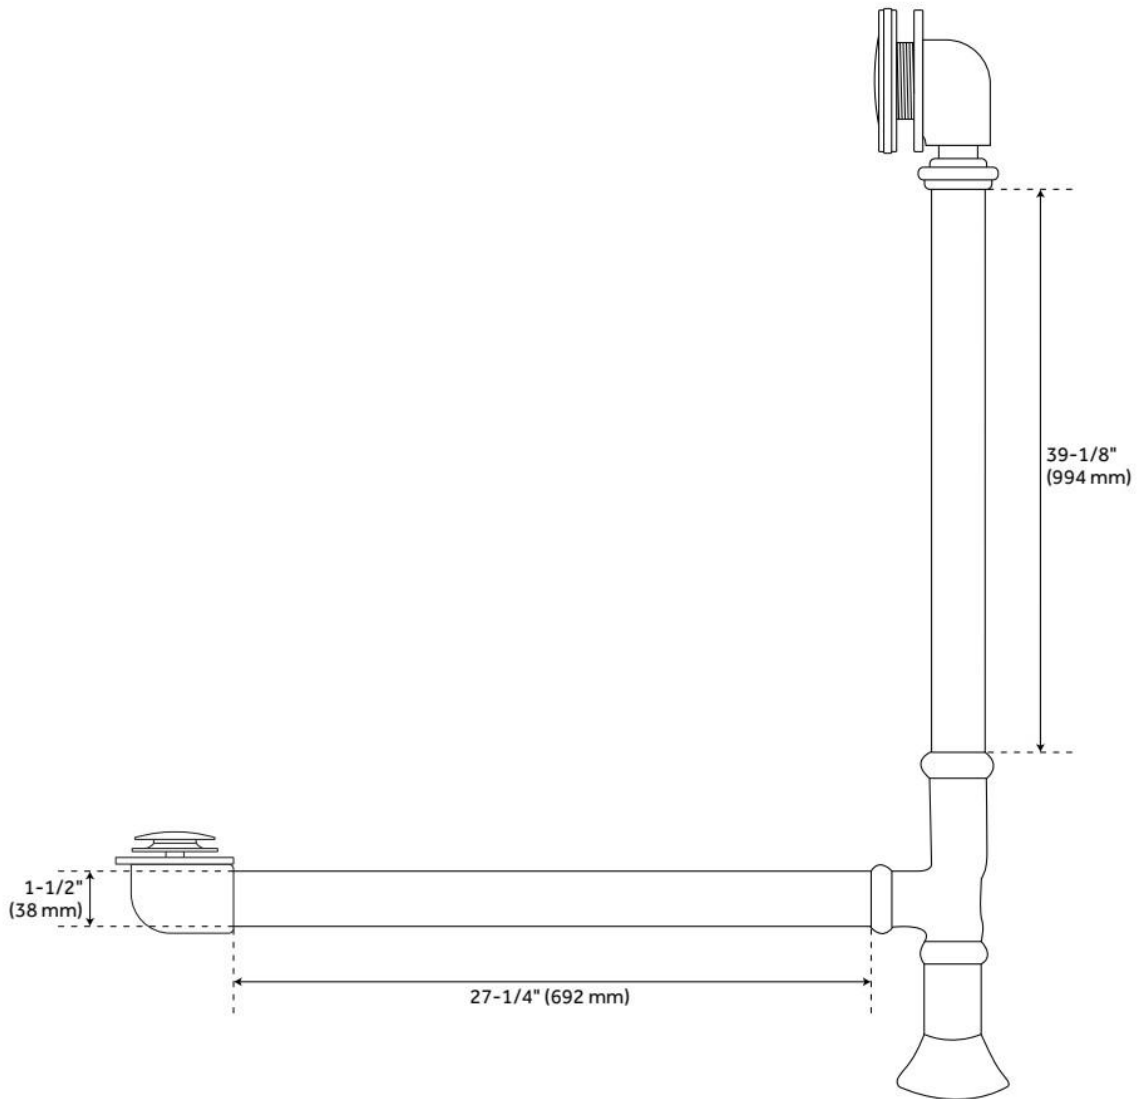

FEATURES

Tub Material: Cast Iron
Product Finish: Dark Gray
Shape: Oval
Tub Drain Placement: Offset
Drain Included: Optional
Water Depth to Overflow: 14"
Water Capacity (Gallons): 61
Built-In Adjusters: Yes
Tub Weight Uncrated (lbs): 523
Optional Accessory: 428473

FEATURES

LISTED ID: 510721, 510720, 510729, 510724

- Product is a Signature Hardware exclusive design.
- Overflow head swivels for use on most tubs, including those with a slanted wall.
- Adjustable overflow can be used on double wall tubs.
- Made from solid brass materials.
- 1-5/16" Thread length dimensions: 27-1/4" L drain pipe, 39-1/8" H overflow pipe. Accommodates tub walls up to 7/8" thick at overflow.
- 2-3/8" thread length dimensions: 27-1/4" L drain pipe, 39-1/8" H overflow pipe. Accommodates tub walls up to 1-3/4" thick at overflow.
- 2-15/16" thread length dimensions: 27-1/4" L drain pipe, 39-1/8" H overflow pipe. Accommodates tub walls up to 2-1/2" thick at overflow.
- 3-11/16" thread length dimensions: 27-1/4" L drain pipe, 39-1/8" H overflow pipe. Accommodates tub walls up to 3-3/8" thick at overflow.
- 4-1/4" thread length dimensions: 27-1/4" L drain pipe, 39-1/8" H overflow pipe. Accommodates tub walls up to 3-3/4" thick at overflow.

REVISED 6/17/2024

EXTENDED POP-UP TUB DRAIN - SWIVEL HEAD - DAISY WHEEL OVERFLOW - 1-1/2" TUBING

SKU: 946608

Code: SH439810, SH439814, SH438544, SH438550, SH439809, SH439797, SH439791, SH439804, SH439800, SH439818, SH439793, SH438545, SH438546, SH439817, SH439803, SH439799, SH439815, SH439801, SH439792, SH439802, SH439806, SH438547, SH439795, SH439819, SH439811, SH439812, SH438548, SH439808, SH439805, SH439796, SH439794, SH438549, SH439813, SH439807, SH439816