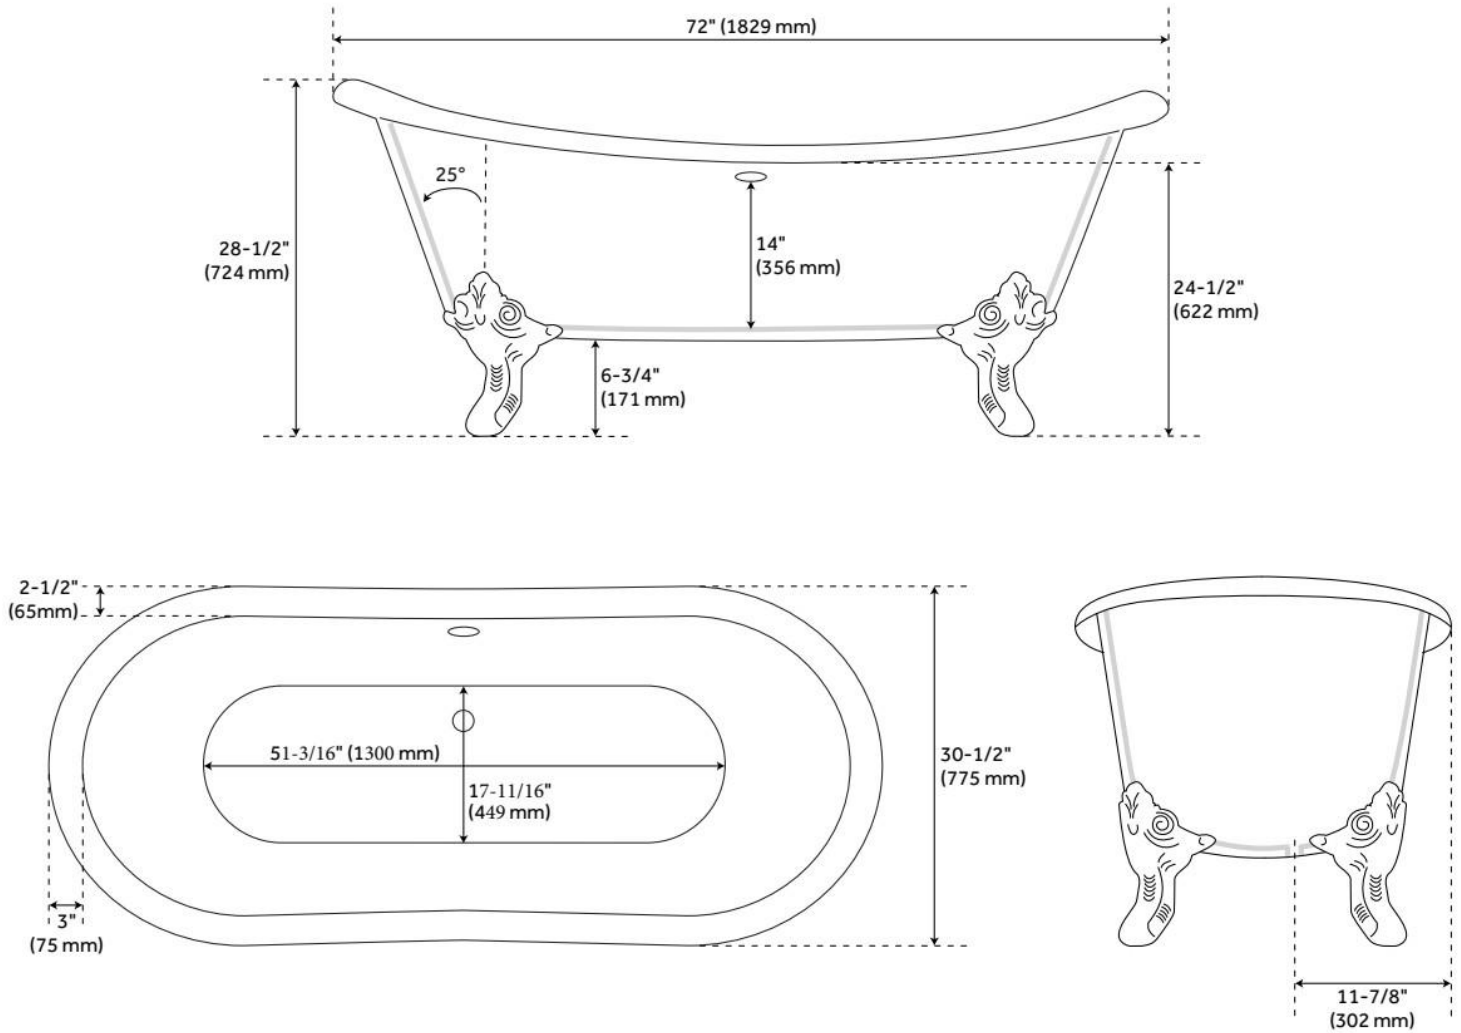

FEATURES

Tub Material: Cast Iron
Product Finish: Dark Gray
Shape: Oval
Tub Drain Placement: Offset
Drain Included: Optional
Water Depth to Overflow: 14"
Water Capacity (Gallons): 61
Built-In Adjusters: Yes
Tub Weight Uncrated (lbs): 523
Optional Accessory: 428473

REVISED 9/12/2024

72" LENA CAST IRON DOUBLE-SLIPPER TUB - ROLLED RIM - MONARCH IMPERIAL FEET

SKU: 946209-72-RR

Code: SH415284, SH475865, SH415281, SH475866, SH415282, SH475867, SH415283, SH475868, SH444917, SH475966, SH444918, SH475967

REVISED 9/12/2024

EXTENDED POP-UP TUB DRAIN - SWIVEL HEAD - DAISY WHEEL OVERFLOW - 1-1/2" TUBING

SKU: 946608

Code: SH439810, SH439814, SH438544, SH438550, SH439809, SH439797, SH439791, SH439804, SH439800, SH439818, SH439793, SH438545, SH438546, SH439817, SH439803, SH439799, SH439815, SH439801, SH439792, SH439802, SH439806, SH438547, SH439795, SH439819, SH439811, SH439812, SH438548, SH439808, SH439805, SH439796, SH439794, SH438549, SH439813, SH439807, SH439816

LISTED ID: 510721, 510720, 510729, 510724

ADDITIONAL FEATURES

- Product is a Signature Hardware exclusive design.
- Overflow head swivels for use on most tubs, including those with a slanted wall.
- Adjustable overflow can be used on double wall tubs.
- Made from solid brass materials.
- 1-5/16" Thread length dimensions: 27-1/4" L drain pipe, 39-1/8" H overflow pipe. Accommodates tub walls up to 7/8" thick at overflow.
- 2-3/8" thread length dimensions: 27-1/4" L drain pipe, 39-1/8" H overflow pipe. Accommodates tub walls up to 1-3/4" thick at overflow.
- 2-15/16" thread length dimensions: 27-1/4" L drain pipe, 39-1/8" H overflow pipe. Accommodates tub walls up to 2-1/2" thick at overflow.
- 3-11/16" thread length dimensions: 27-1/4" L drain pipe, 39-1/8" H overflow pipe. Accommodates tub walls up to 3-3/8" thick at overflow.
- 4-1/4" thread length dimensions: 27-1/4" L drain pipe, 39-1/8" H overflow pipe. Accommodates tub walls