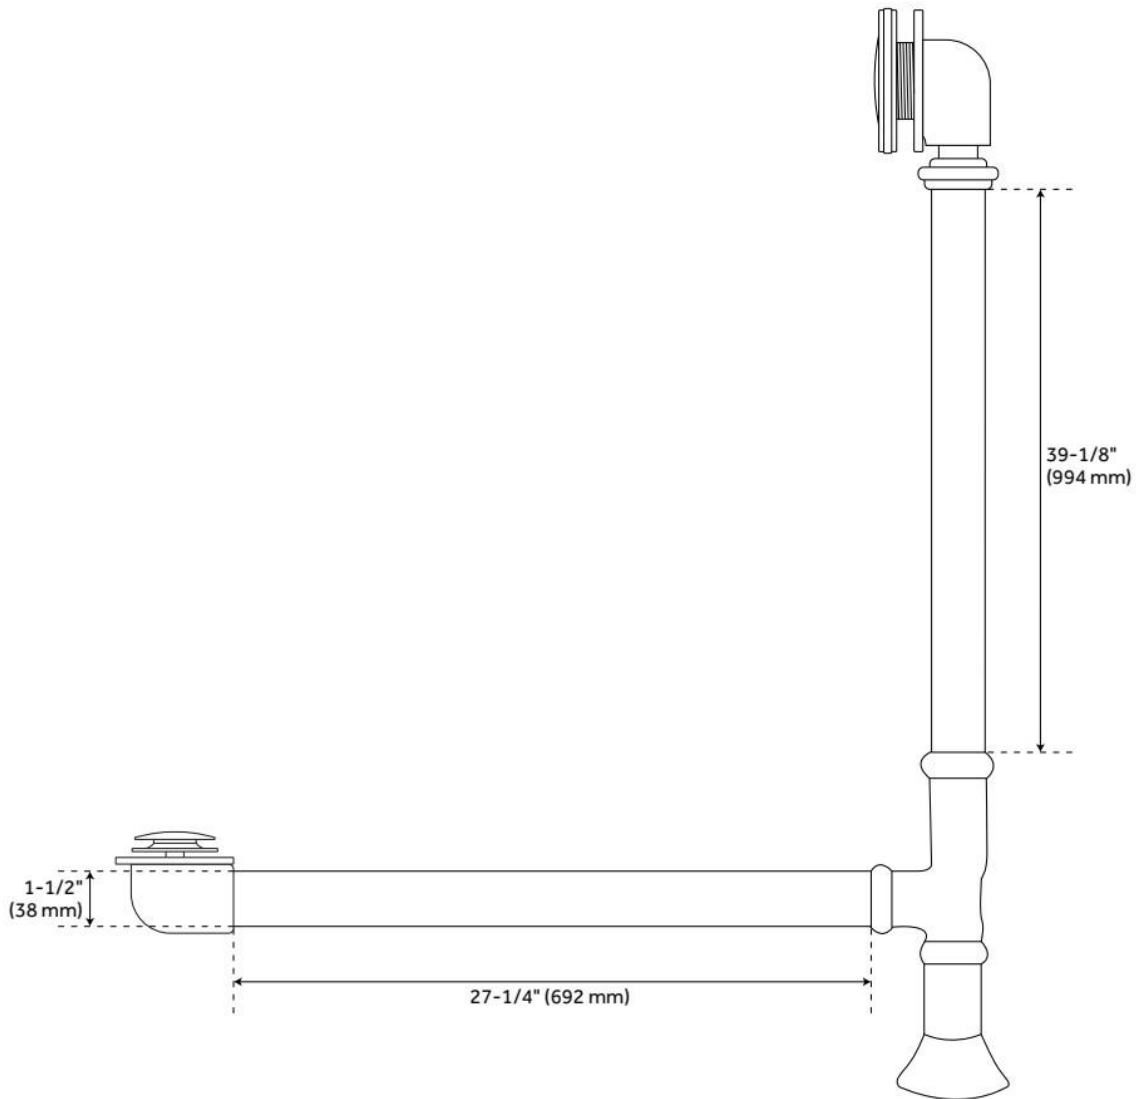

FEATURES

Tub Material: Cast Iron
Product Finish: Dark Gray
Shape: Oval
Tub Drain Placement: Offset
Drain Included: Optional
Water Depth to Overflow: 14"
Water Capacity (Gallons): 61
Built-In Adjusters: Yes
Tub Weight Uncrated (lbs): 523
Optional Accessory: 428473

LISTED ID: 510721, 510720, 510729, 510724

ADDITIONAL FEATURES

- Product is a Signature Hardware exclusive design.
- Overflow head swivels for use on most tubs, including those with a slanted wall.
- Adjustable overflow can be used on double wall tubs.
- Made from solid brass materials.
- 1-5/16" Thread length dimensions: 27-1/4" L drain pipe, 39-1/8" H overflow pipe. Accommodates tub walls up to 7/8" thick at overflow.
- 2-3/8" thread length dimensions: 27-1/4" L drain pipe, 39-1/8" H overflow pipe. Accommodates tub walls up to 1-3/4" thick at overflow.
- 2-15/16" thread length dimensions: 27-1/4" L drain pipe, 39-1/8" H overflow pipe. Accommodates tub walls up to 2-1/2" thick at overflow.
- 3-11/16" thread length dimensions: 27-1/4" L drain pipe, 39-1/8" H overflow pipe. Accommodates tub walls up to 3-3/8" thick at overflow.
- 4-1/4" thread length dimensions: 27-1/4" L drain pipe, 39-1/8" H overflow pipe. Accommodates tub walls

REVISED 9/12/2024

EXTENDED POP-UP TUB DRAIN - SWIVEL HEAD - DAISY WHEEL OVERFLOW - 1-1/2" TUBING

SKU: 946608

Code: SH439810, SH439814, SH438544, SH438550, SH439809, SH439797, SH439791, SH439804, SH439800, SH439818, SH439793, SH438545, SH438546, SH439817, SH439803, SH439799, SH439815, SH439801, SH439792, SH439802, SH439806, SH438547, SH439795, SH439819, SH439811, SH439812, SH438548, SH439808, SH439805, SH439796, SH439794, SH438549, SH439813, SH439807, SH439816