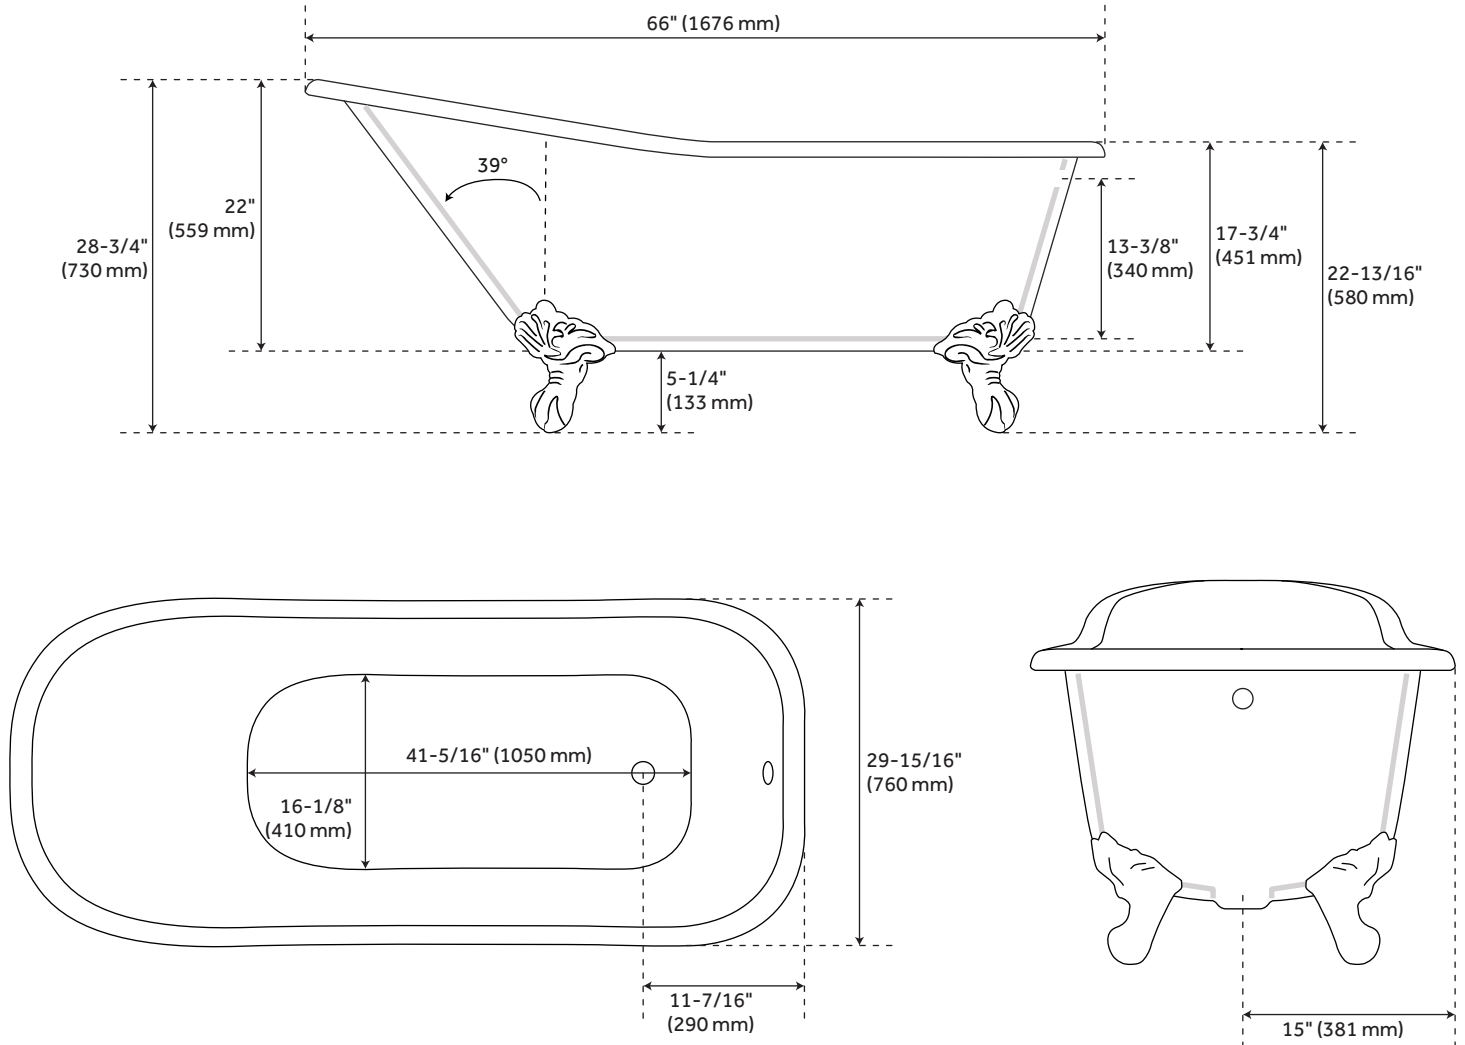

66" GOODWIN CAST IRON CLAWFOOT TUB - BLACK - IMPERIAL FEET

SKU: 946210-66-RR

Code: SH415194, SH475869, SH415195, SH475870, SH415196, SH475871, SH415197, SH475872, SH415198, SH475873, SH445012, SH475990, SH445062, SH476004

FEATURES

Design: Traditional
Product Finish: Black
Length: 66"
Width: 29-15/16"
Height: 28-3/4"
Water Depth To Overflow: 13-3/8"
Exterior Treatment: Hand-Smoothed Painted
Interior Treatment: White Porcelain Enamel
Faucet Included: No
Shape: Oval
Feet Material: Cast Iron
Tub Overflow: Yes
Tub Material: Cast Iron
Tub Interior Length: 41-5/16"
Tub Interior Width: 16-1/8"
Feet Type: Imperial
Tap Deck: No
Faucet Drillings: Roll Top - No Drillings
Water Capacity (Gallons): 38
Built-In Adjusters: Yes
Tub Weight Uncrated (lbs): 413

REVISED 3/28/2023

66" GOODWIN CAST IRON CLAWFOOT TUB - BLACK - IMPERIAL FEET

SKU: 946210-66-RR

Code: SH415194, SH475869, SH415195, SH475870, SH415196, SH475871, SH415197, SH475872, SH415198, SH475873, SH445012, SH475990, SH445062, SH476004

REVISED 3/28/2023

66" GOODWIN CAST IRON CLAWFOOT TUB - BLACK - IMPERIAL FEET

SKU: 946210-66-RR

All dimensions and specifications are nominal and may vary. Use actual products for accuracy in critical situations.