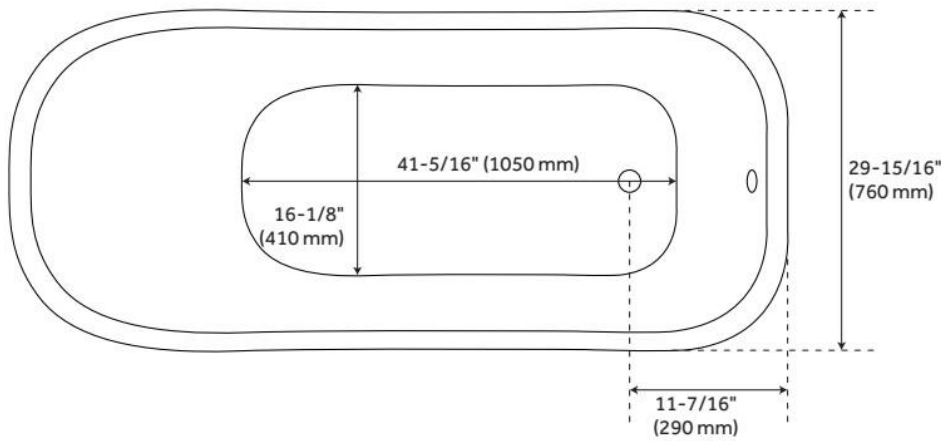

66" GOODWIN CAST IRON CLAWFOOT TUB - BLACK - IMPERIAL FEET

SKU: 946210-66-RR

Code: SH415194, SH475869, SH415195, SH475870, SH415196, SH475871, SH415197, SH475872, SH415198, SH475873, SH445012, SH475990, SH445062, SH476004

REVISED 6/24/2024