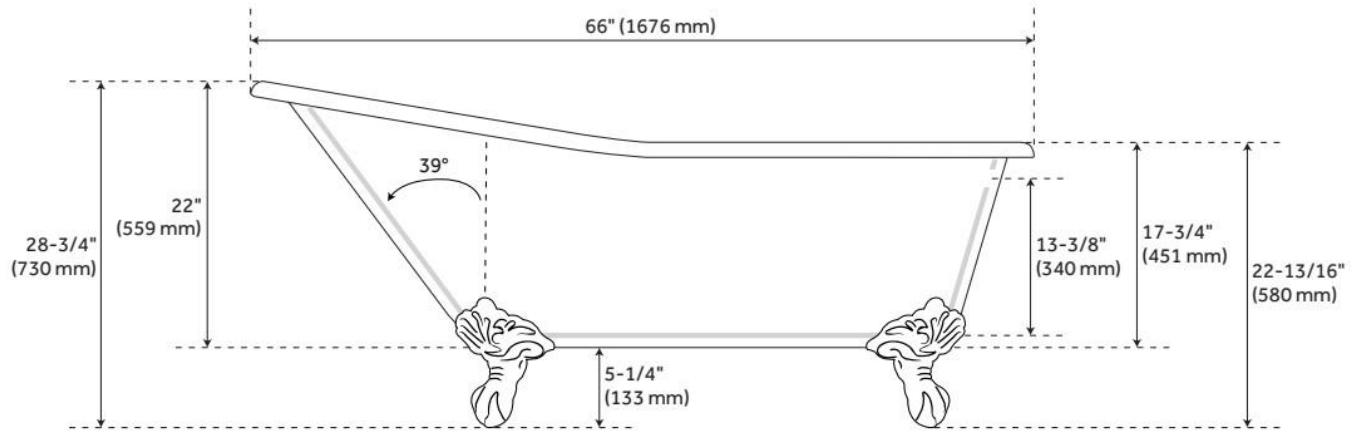

66" GOODWIN CAST IRON CLAWFOOT TUB - BLACK - IMPERIAL FEET

SKU: 946210-66-RR

Code: SH415194, SH475869, SH415195, SH475870, SH415196, SH475871, SH415197, SH475872, SH415198, SH475873, SH445012, SH475990, SH445062, SH476004

REVISED 6/24/2024