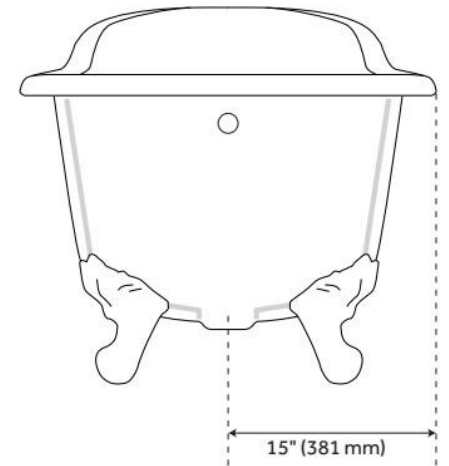

66" GOODWIN CAST IRON CLAWFOOT TUB - BLACK - IMPERIAL FEET

SKU: 946210-66-RR

Code: SH415194, SH475869, SH415195, SH475870, SH415196, SH475871, SH415197, SH475872, SH415198, SH475873, SH445012, SH475990, SH445062, SH476004

REVISED 6/24/2024