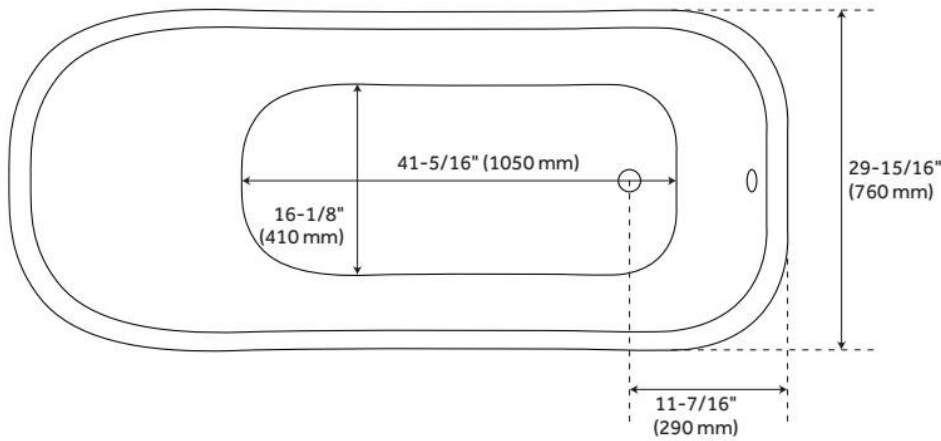

66" GOODWIN CAST IRON CLAWFOOT TUB - IMPERIAL FEET

SKU: 946211-66

Code: SH415201, SH415199, SH475881, SH475879, SH415202, SH415200, SH475882, SH475880, SH415203, SH475883, SH445009, SH475991, SH445065, SH475999

REVISED 6/19/2024