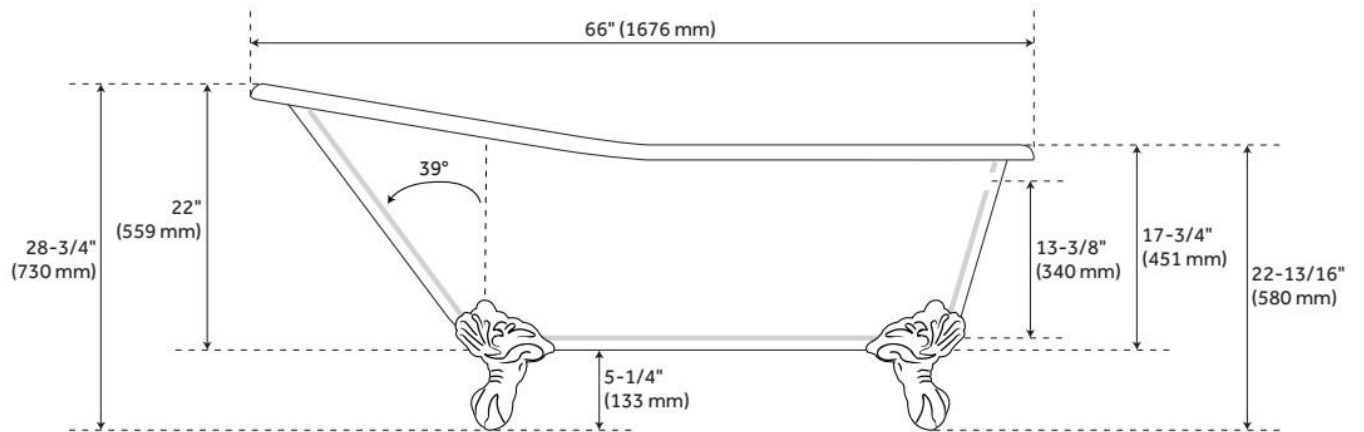

66" GOODWIN CAST IRON CLAWFOOT TUB - IMPERIAL FEET

SKU: 946211-66

Code: SH415201, SH415199, SH475881, SH475879, SH415202, SH415200, SH475882, SH475880, SH415203, SH475883, SH445009, SH475991, SH445065, SH475999

REVISED 6/19/2024