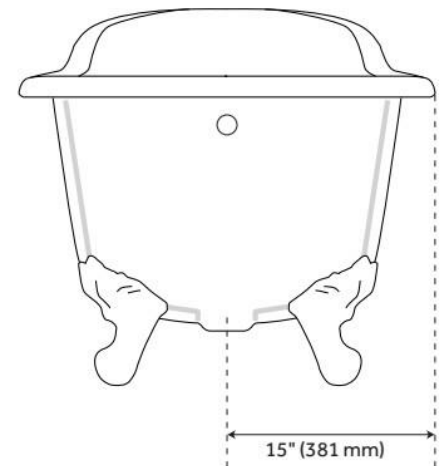

66" GOODWIN CAST IRON CLAWFOOT TUB - IMPERIAL FEET

SKU: 946211-66

Code: SH415201, SH415199, SH475881, SH475879, SH415202, SH415200, SH475882, SH475880, SH415203, SH475883, SH445009, SH475991, SH445065, SH475999

REVISED 6/19/2024