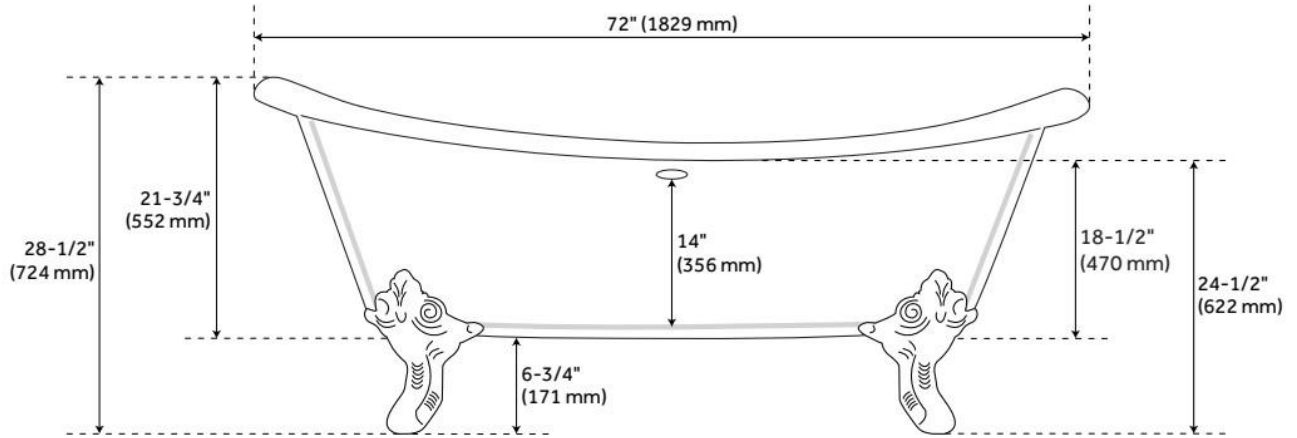

72" LENA CAST IRON CLAWFOOT TUB - BLACK - MONARCH IMPERIAL FEET

SKU: 946219-72

Code: SH426188, SH475914, SH426257, SH475915, SH426259, SH475916, SH426260, SH475917, SH445033, SH475992, SH445051, SH476005

REVISED 9/12/2024