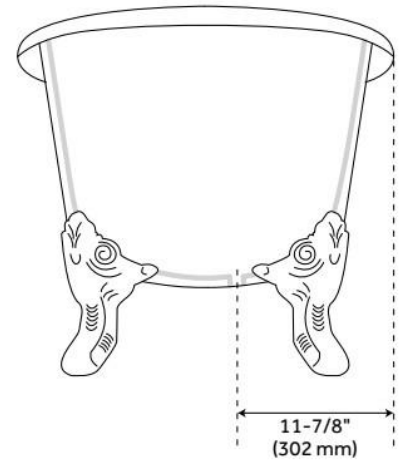

72" LENA CAST IRON CLAWFOOT TUB - BLACK - MONARCH IMPERIAL FEET

SKU: 946219-72

Code: SH426188, SH475914, SH426257, SH475915, SH426259, SH475916, SH426260, SH475917, SH445033, SH475992, SH445051, SH476005

REVISED 9/12/2024