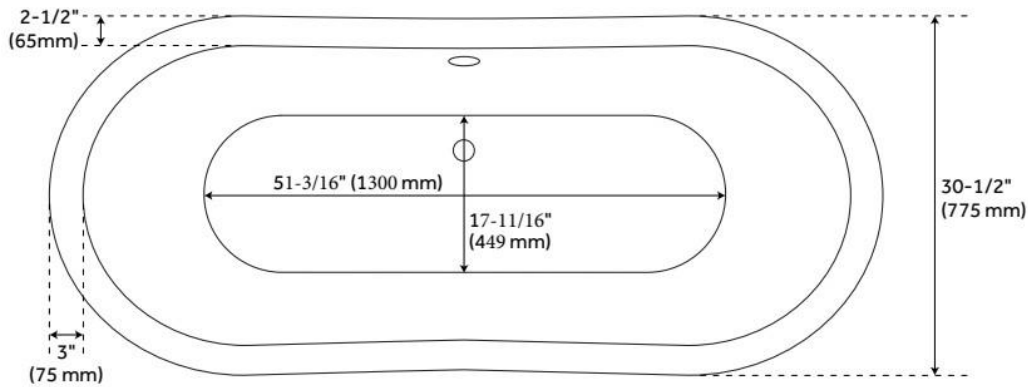

72" LENA CAST IRON CLAWFOOT TUB - BLACK - MONARCH IMPERIAL FEET

SKU: 946219-72

Code: SH426188, SH475914, SH426257, SH475915, SH426259, SH475916, SH426260, SH475917, SH445033, SH475992, SH445051, SH476005

REVISED 9/12/2024