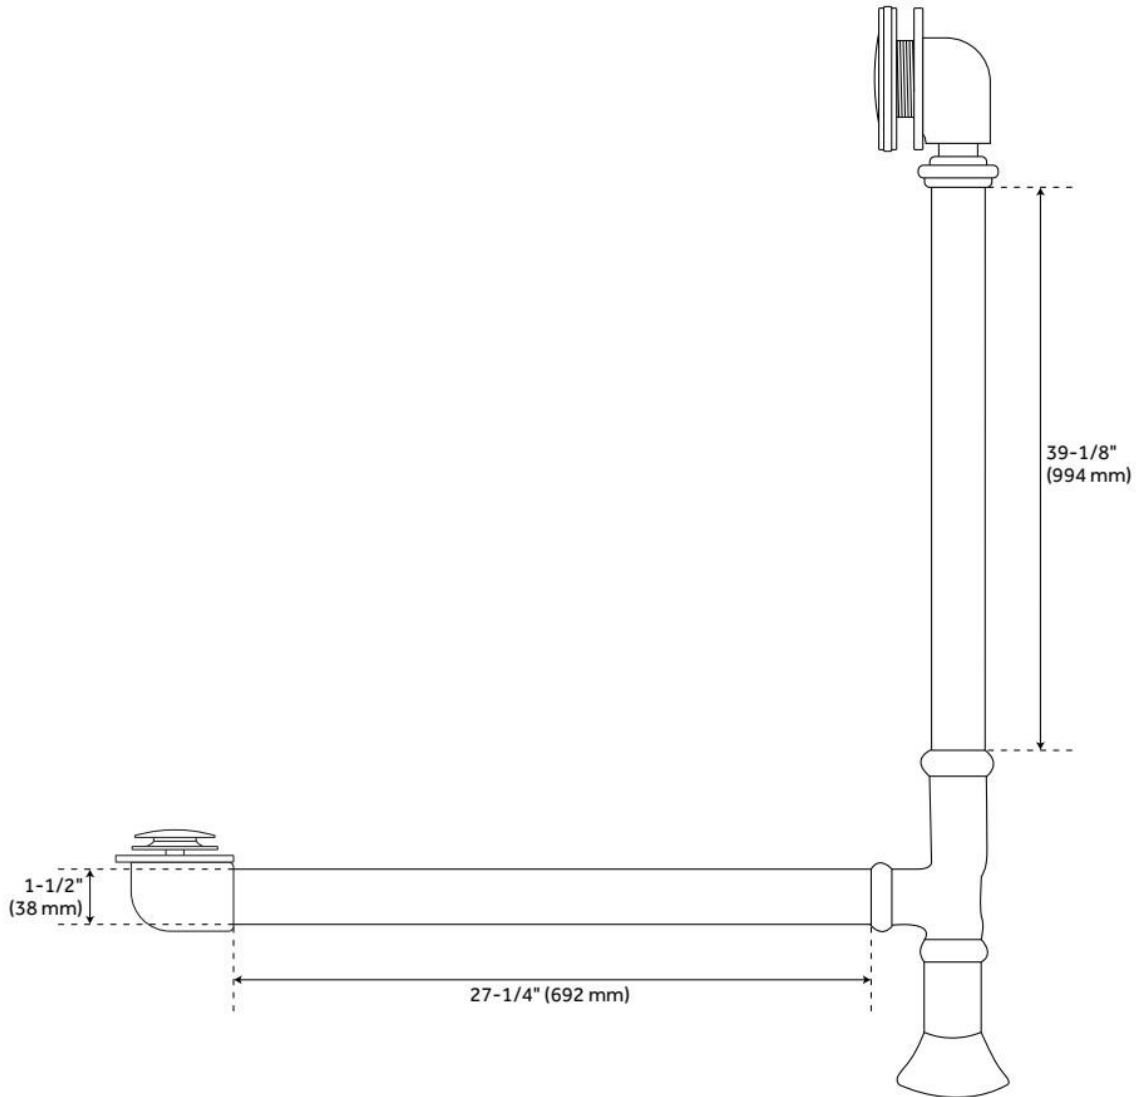

## FEATURES

Tub Material: Cast Iron  
Product Finish: Black  
Shape: Oval  
Tub Drain Placement: Offset  
Drain Included: Optional  
Water Depth to Overflow: 14"  
Water Capacity (Gallons): 61  
Built-In Adjusters: Yes  
Tub Weight Uncrated (lbs): 526  
Optional Accessory: 428473

## ADDITIONAL FEATURES

- Product is a Signature Hardware exclusive design.
- Overflow head swivels for use on most tubs, including those with a slanted wall.
- Adjustable overflow can be used on double wall tubs.
- Made from solid brass materials.
- 1-5/16" Thread length dimensions: 27-1/4" L drain pipe, 39-1/8" H overflow pipe. Accommodates tub walls up to 7/8" thick at overflow.
- 2-3/8" thread length dimensions: 27-1/4" L drain pipe, 39-1/8" H overflow pipe. Accommodates tub walls up to 1-3/4" thick at overflow.
- 2-15/16" thread length dimensions: 27-1/4" L drain pipe, 39-1/8" H overflow pipe. Accommodates tub walls up to 2-1/2" thick at overflow.
- 3-11/16" thread length dimensions: 27-1/4" L drain pipe, 39-1/8" H overflow pipe. Accommodates tub walls up to 3-3/8" thick at overflow.
- 4-1/4" thread length dimensions: 27-1/4" L drain pipe, 39-1/8" H overflow pipe. Accommodates tub walls

# EXTENDED POP-UP TUB DRAIN - SWIVEL HEAD - DAISY WHEEL OVERFLOW - 1-1/2" TUBING

SKU: 946608

Code: SH439810, SH439814, SH438544, SH438550, SH439809, SH439797, SH439791, SH439804, SH439800, SH439818, SH439793, SH438545, SH438546, SH439817, SH439803, SH439799, SH439815, SH439801, SH439792, SH439802, SH439806, SH438547, SH439795, SH439819, SH439811, SH439812, SH438548, SH439808, SH439805, SH439796, SH439794, SH438549, SH439813, SH439807, SH439816