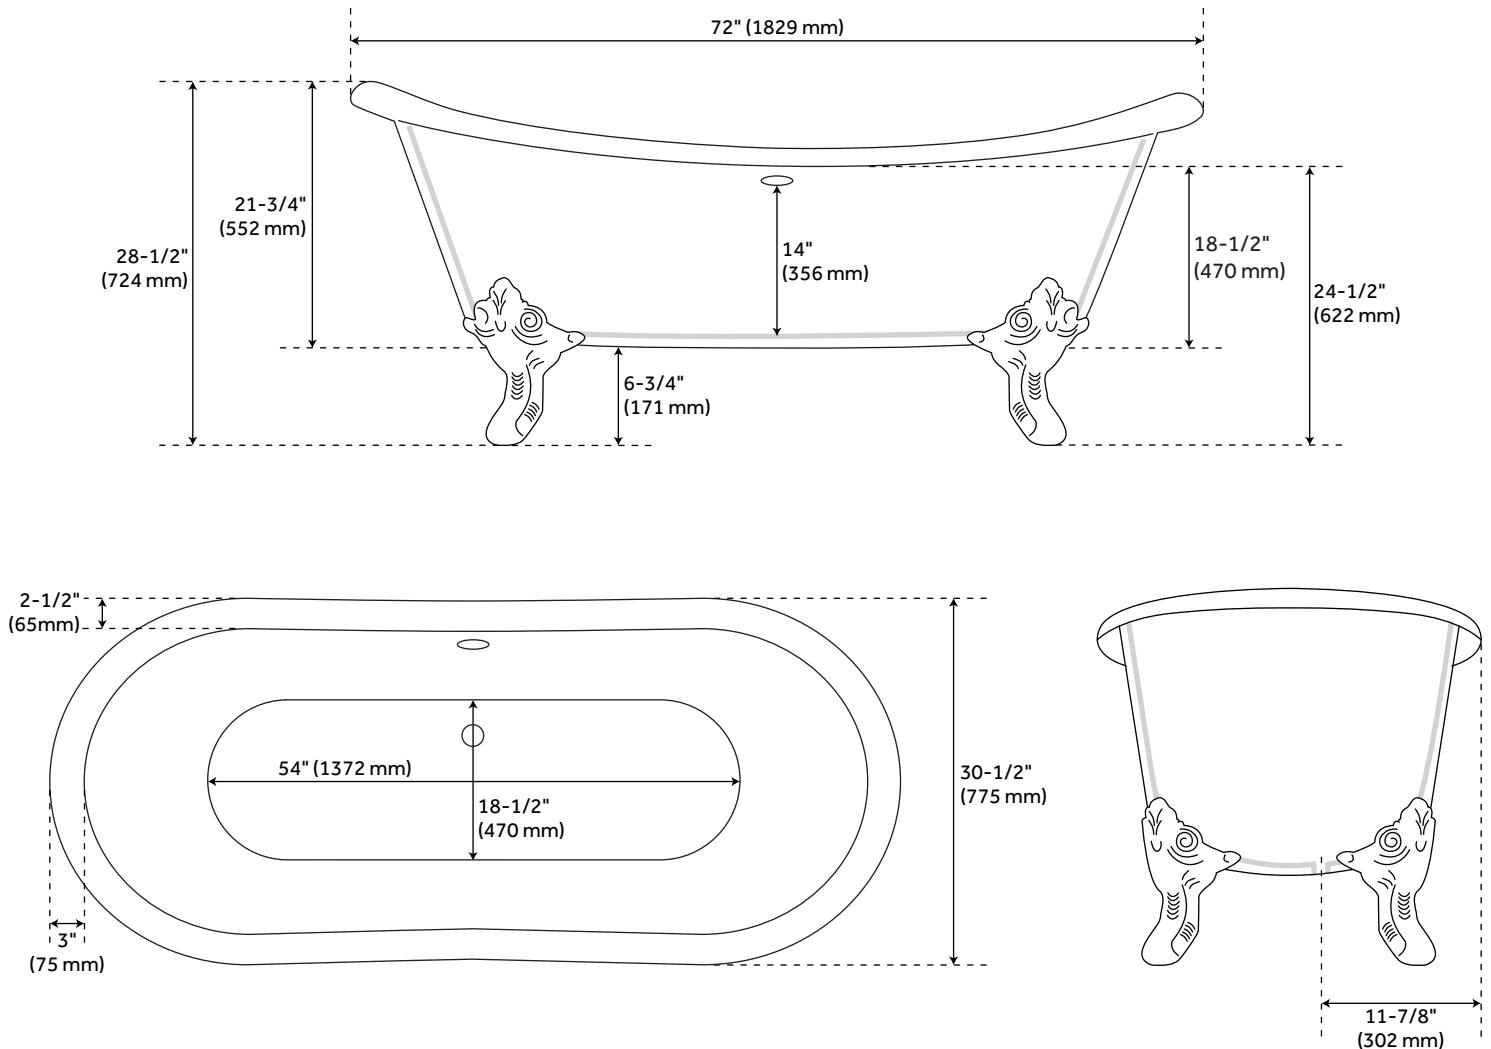

72" LENA CAST IRON CLAWFOOT TUB - BLACK - MONARCH IMPERIAL FEET

SKU: 946219-72

All dimensions and specifications are nominal and may vary. Use actual products for accuracy in critical situations.