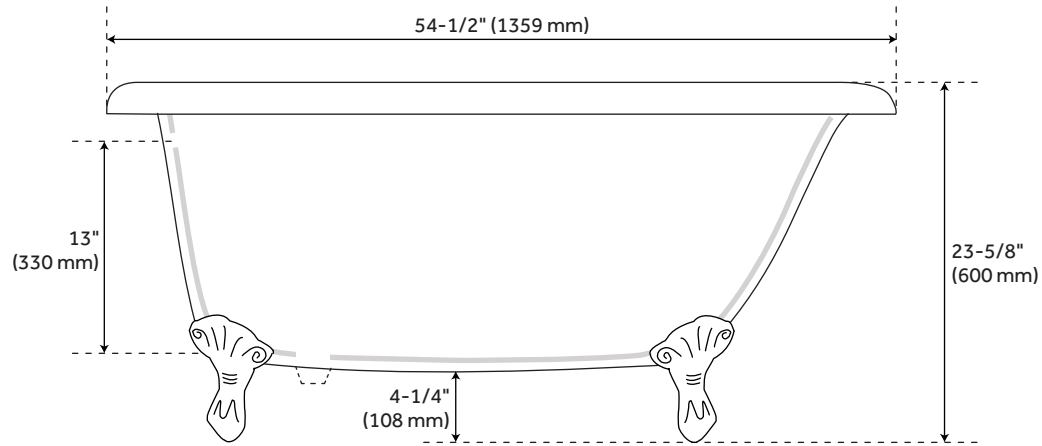

54" MIYA CAST IRON CLAWFOOT TUB - BLACK - BALL & CLAW FEET

SKU: 946229-54

All dimensions and specifications are nominal and may vary. Use actual products for accuracy in critical situations.