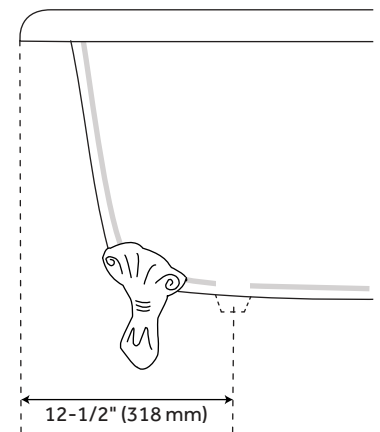

54" MIYA CAST IRON CLAWFOOT TUB - BLACK - BALL & CLAW FEET

SKU: 946229-54

All dimensions and specifications are nominal and may vary. Use actual products for accuracy in critical situations.