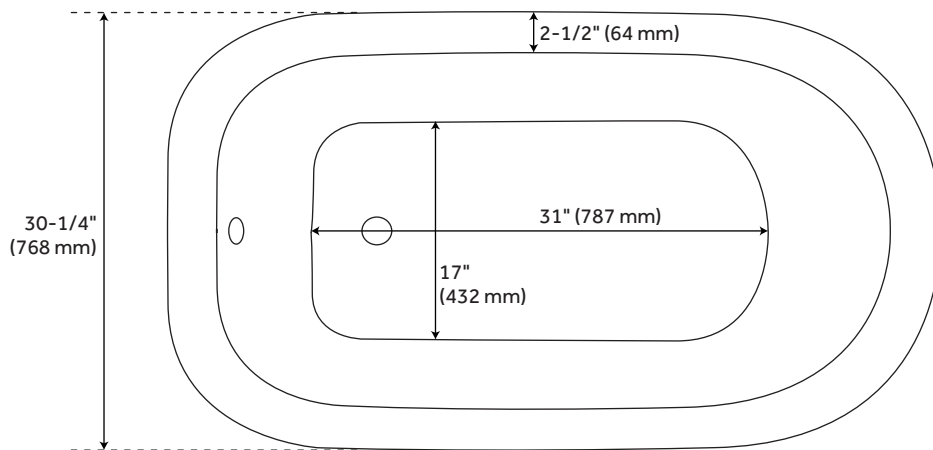

54" MIYA CAST IRON CLAWFOOT TUB - BLACK - BALL & CLAW FEET

SKU: 946229-54

All dimensions and specifications are nominal and may vary. Use actual products for accuracy in critical situations.