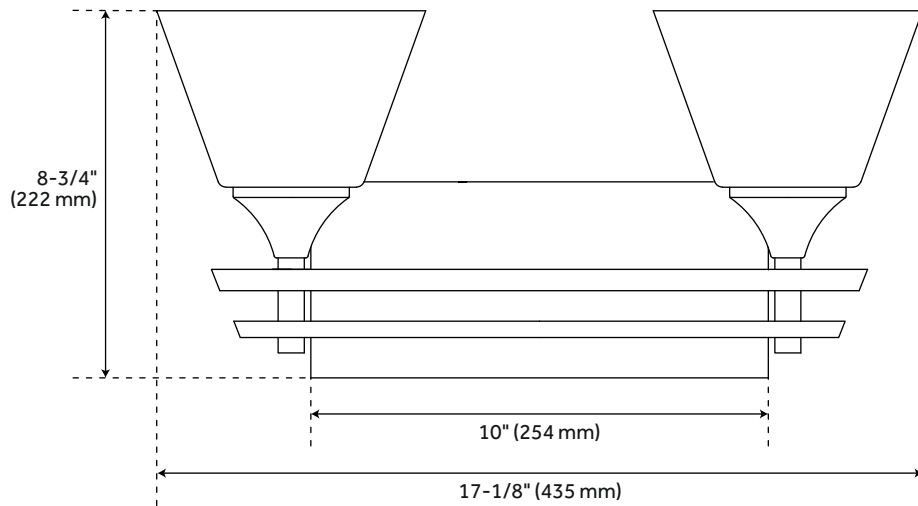

MCBRYDE 2-LIGHT VANITY LIGHT

SKU: 946305

PHVL2232

All dimensions and specifications are nominal and may vary. Use actual products for accuracy in critical situations.