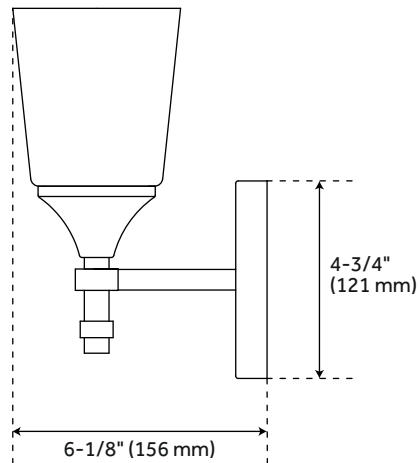

MCBRYDE 2-LIGHT VANITY LIGHT

SKU: 946305

PHVL2232

All dimensions and specifications are nominal and may vary. Use actual products for accuracy in critical situations.