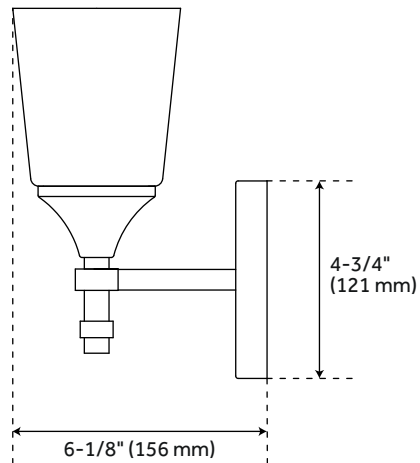

MCBRYDE 3-LIGHT VANITY LIGHT

SKU: 946306

PHVL2233

All dimensions and specifications are nominal and may vary. Use actual products for accuracy in critical situations.