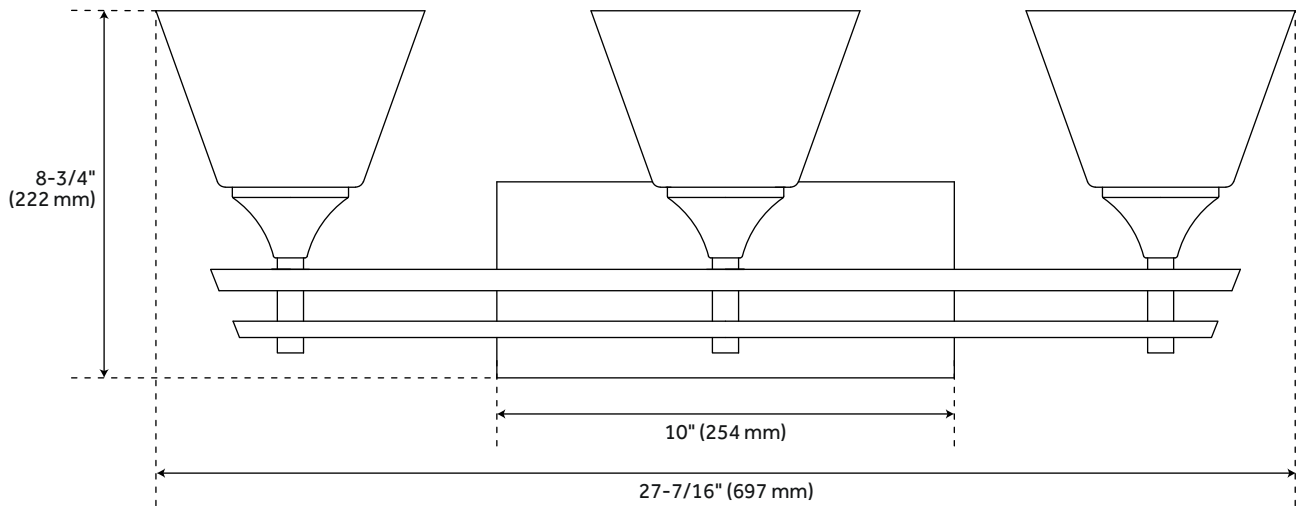

MCBRYDE 3-LIGHT VANITY LIGHT

SKU: 946306

PHVL2233

All dimensions and specifications are nominal and may vary. Use actual products for accuracy in critical situations.