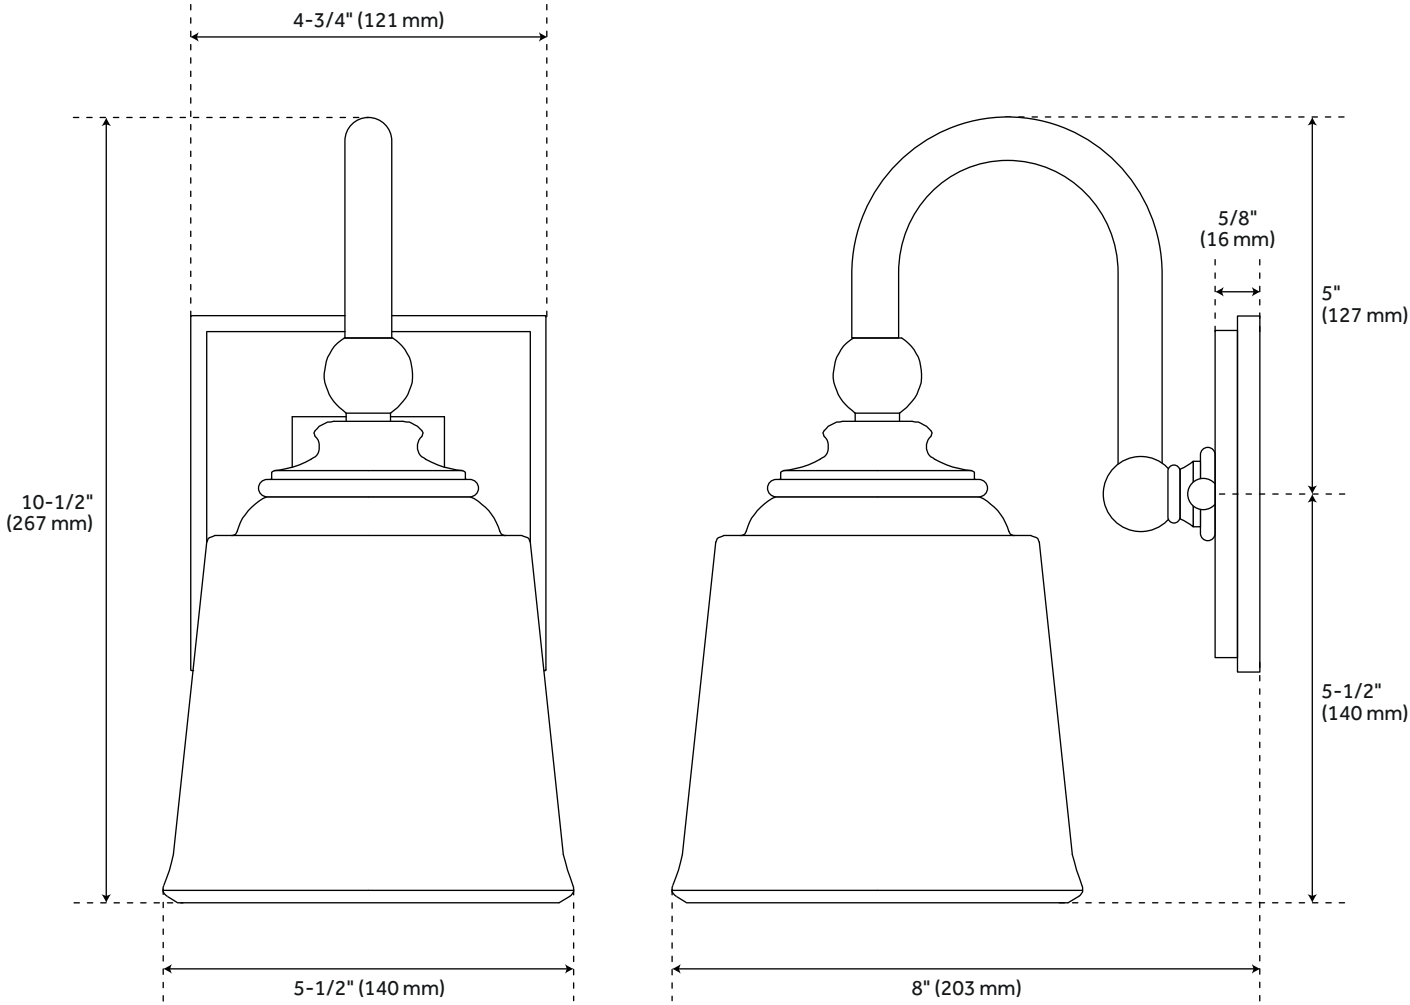

ANTONIA VANITY SCONCE - SINGLE LIGHT - CLEAR GLASS

SKU: 946386
Code: PHVL3011

FEATURES

Installation Type: Wall Mount
Design: Traditional
Material: Iron
Width: 5-1/2"
Height: 10-1/2"
Depth: 8"
Base Plate Diameter: 4-3/4"
Mounting Hardware Included: Yes
Reversible Mounting: Yes
Shade Finish: Clear
Shade Material: Glass
Number of Bulbs: 1
Base Plate Depth: 5/8"
Location Type: Suitable for Damp Locations
Bulbs Included: No
Bulb Type: Medium E-26
Wattage per Bulb: 100
Extension: 7-3/8"
Voltage: 120

UL 1598 / CSA C22.2 No 250.0

REVISED 4/2/2023

ANTONIA VANITY SCONCE - SINGLE LIGHT - CLEAR GLASS

SKU: 946386
Code: PHVL3011

ADDITIONAL FEATURES

- Hardwired.

REVISED 4/2/2023

ANTONIA SINGLE LIGHT VANITY SCONCE - CLEAR GLASS

SKU: 946386
PHVL3011

All dimensions and specifications are nominal and may vary. Use actual products for accuracy in critical situations.