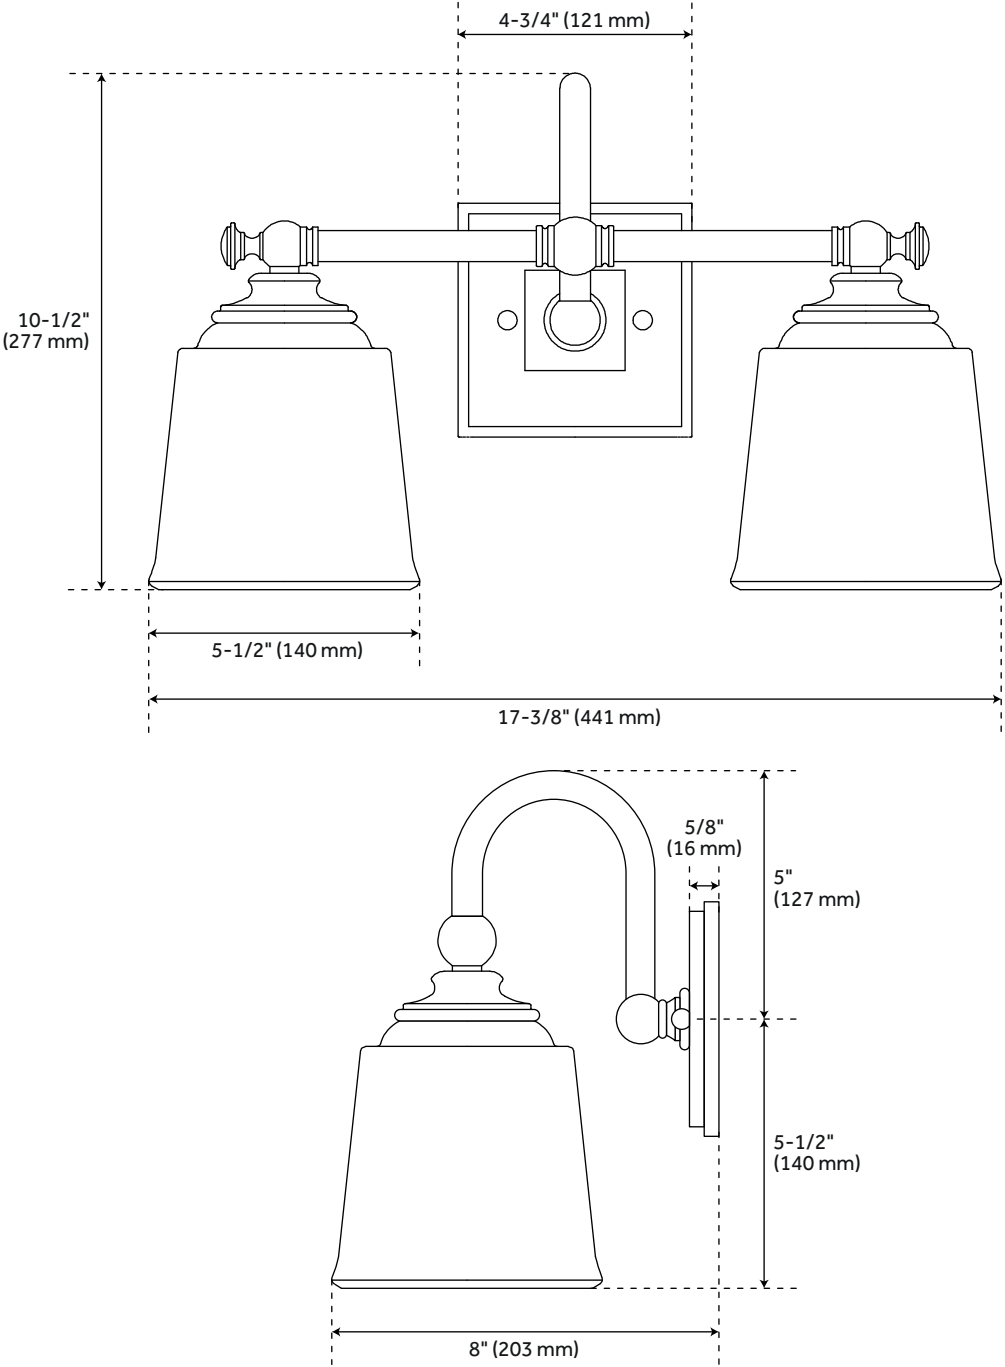

ANTONIA 2-LIGHT VANITY LIGHT - CLEAR GLASS

SKU: 946387
Code: PHVL3012

FEATURES

Installation Type: Wall Mount
Design: Traditional
Material: Steel/Glass
Width: 17-3/8"
Height: 10-1/2"
Depth: 8"
Base Plate Length: 5/8"
Base Plate Diameter: 4-3/4"
Mounting Hardware Included: Yes
Reversible Mounting: Yes
Shade Finish: Clear
Shade Material: Glass
Number of Bulbs: 2
Base Plate Depth: 5/8"
Location Type: Suitable for Damp Locations
Bulbs Included: No
Bulb Type: Medium E-26
Wattage per Bulb: 100

UL 1598 / CSA C22.2 No 250.0

REVISED 3/21/2023

ANTONIA 2-LIGHT VANITY LIGHT - CLEAR GLASS

SKU: 946387
Code: PHVL3012

ADDITIONAL FEATURES

- Hardwired.

REVISED 3/21/2023

ANTONIA 2-LIGHT VANITY LIGHT - CLEAR GLASS

SKU: 946387
PHVL3012

All dimensions and specifications are nominal and may vary. Use actual products for accuracy in critical situations.