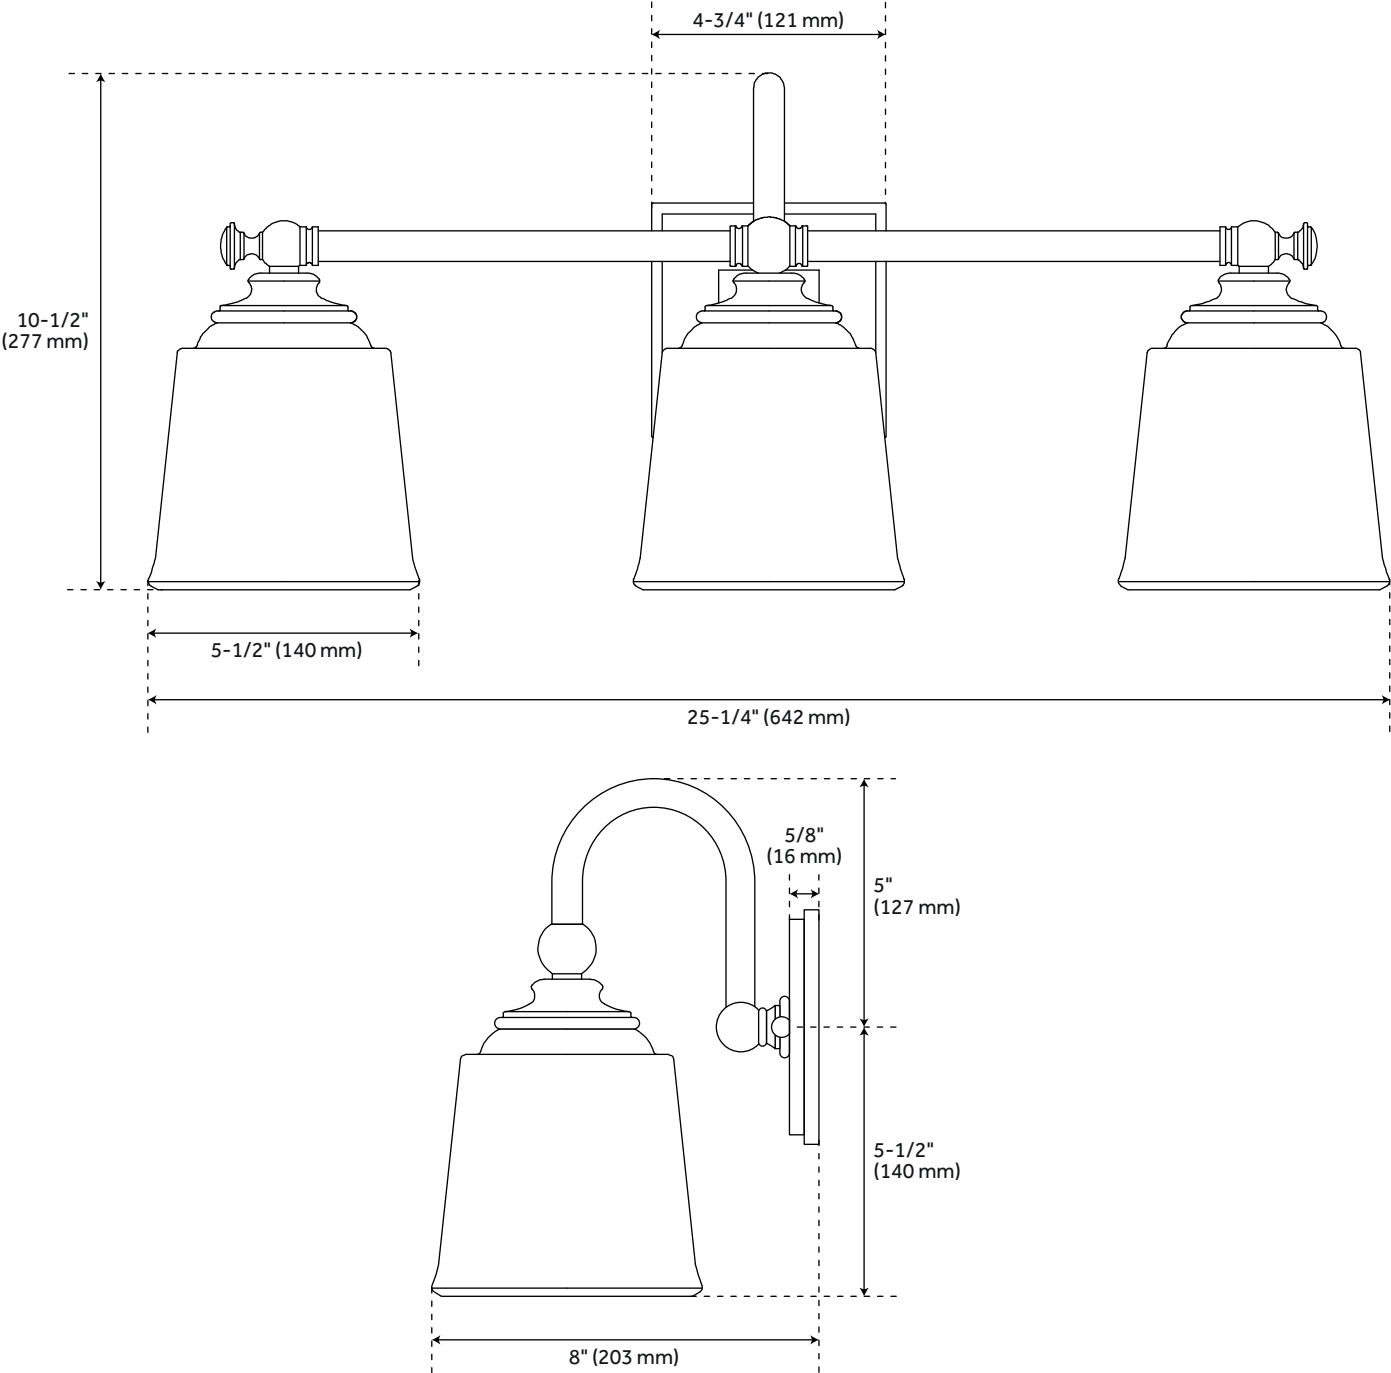

ANTONIA 3-LIGHT VANITY LIGHT - CLEAR GLASS

SKU: 946388
Code: PHVL3013

FEATURES

Installation Type: Wall Mount
Design: Traditional
Material: Steel/Glass
Width: 25-1/4"
Height: 10-1/2"
Depth: 8"
Base Plate Length: 5/8"
Base Plate Diameter: 4-3/4"
Mounting Hardware Included: Yes
Reversible Mounting: Yes
Shade Finish: Clear
Shade Material: Glass
Number of Bulbs: 3
Base Plate Depth: 5/8"
Location Type: Suitable for Damp Locations
Bulbs Included: No
Bulb Type: Medium E-26
Wattage per Bulb: 100

UL 1598 / CSA C22.2 No 250.0

REVISED 3/21/2023

ANTONIA 3-LIGHT VANITY LIGHT - CLEAR GLASS

SKU: 946388
Code: PHVL3013

ADDITIONAL FEATURES

- Hardwired.

REVISED 3/21/2023

ANTONIA 3-LIGHT VANITY LIGHT - CLEAR GLASS

SKU: 946388

PHVL3013

All dimensions and specifications are nominal and may vary. Use actual products for accuracy in critical situations.